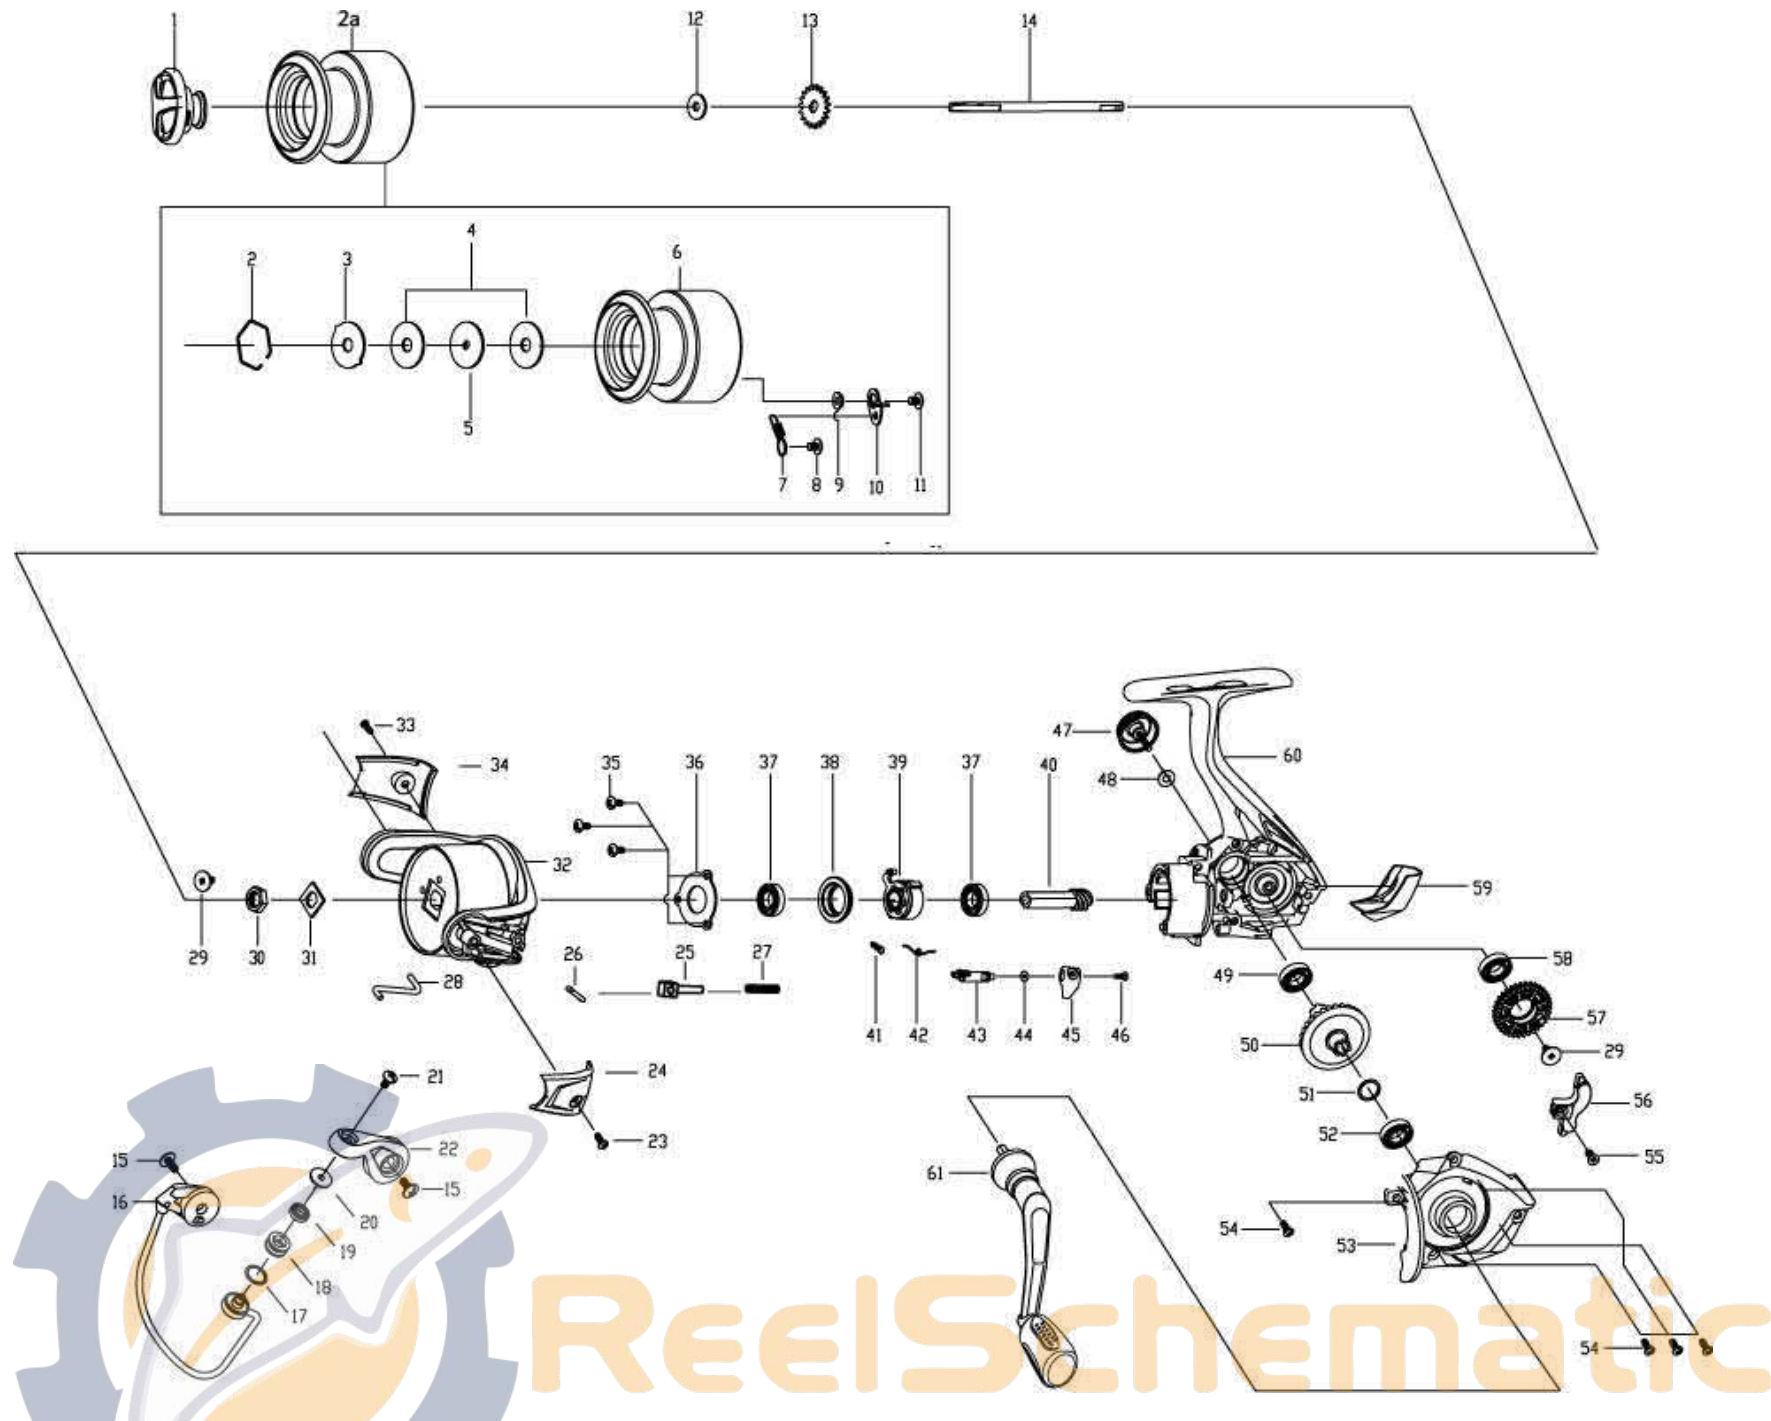

QUANTUM[®]

Trax 20

Quantum Trax 20 Spinning Reel Part List

Key #	Description	Qty	Part No.	Key #	Description	Qty	Part No.
1	Drag Knob Assembly	1	LAD332-02	32	Rotor	1	
2a	Spool Assembly	1	LAD321-05	33	Screw - Bail Holder Sidecover	1	
2	Retainer Ring	1		34	Bail Holder Sidecover	1	
3	Ear Washer	1		35	Screw - Bearing Retainer	3	
4	Drag Friction Washer	2		36	Ball Bearing Retainer	1	
5	Drag Key Washer	1		37	Ball Bearing - Pinion	2	
6	Spool	1		38	Ball Bearing Holder	1	
7	Spool Clicker Spring	1		39	Anti-Reverse Bearing	1	LAD063-01
8	Screw - Clicker	1		40	Pinion Gear	1	
9	Clicker Spring Bushing	1		41	Anti-Reverse Spring	1	
10	Spool Clicker	1		42	Anti-Reverse Lever Spring	1	
11	SCREW	1		43	Anti-Reverse Lever	1	
12	Clicker Gear Washer	1		44	Washer	1	
13	Clicker Gear	1		45	Anti-Reverse Switch	1	
14	Main Shaft	1		46	Anti-Reverse Switch Screw	1	
15	Screw - Bail Holder	1		47	Handle Screw Cap	1	LAD054-01
16	Bail Assembly	1	LAD347-03	48	Handle Screw Cap Washer	1	LAD105-01
17	Line Roller Spacer	1	LAD080-01	49	Ball Bearing - Body	1	
18	Line Roller	1	LAD004-01	50	Drive Gear	1	
19	Ball Bearing - Line Roller	1	LAD158-01	51	Drive Gear Adjust Washer	1	
20	Line Roller Washer	1	LAD102-01	52	Ball Bearing - Sidecover	1	
21	Screw - Line Roller	1	LAD108-01	53	Sidecover	1	
22	Arm Lever	1	LAD007-01	54	Screw - Sidecover	4	
23	Screw - Arm Lever Sidecover	1		55	Screw - Main Shaft	1	
24	Arm Lever Sidecover	1		56	Slider	1	
25	Bail Actuator Holder	1		57	Oscillation Gear	1	
26	Bail Actuator	1		58	Bearing - Oscillation Gear	1	
27	Bail Spring	1		59	Rear Cover	1	
28	Kick Lever	1		60	Body	1	
29	Screw	1		61	Handle Assembly	1	LAD318-02
30	Rotor Nut	1					
31	Rotor Nut Washer	1					