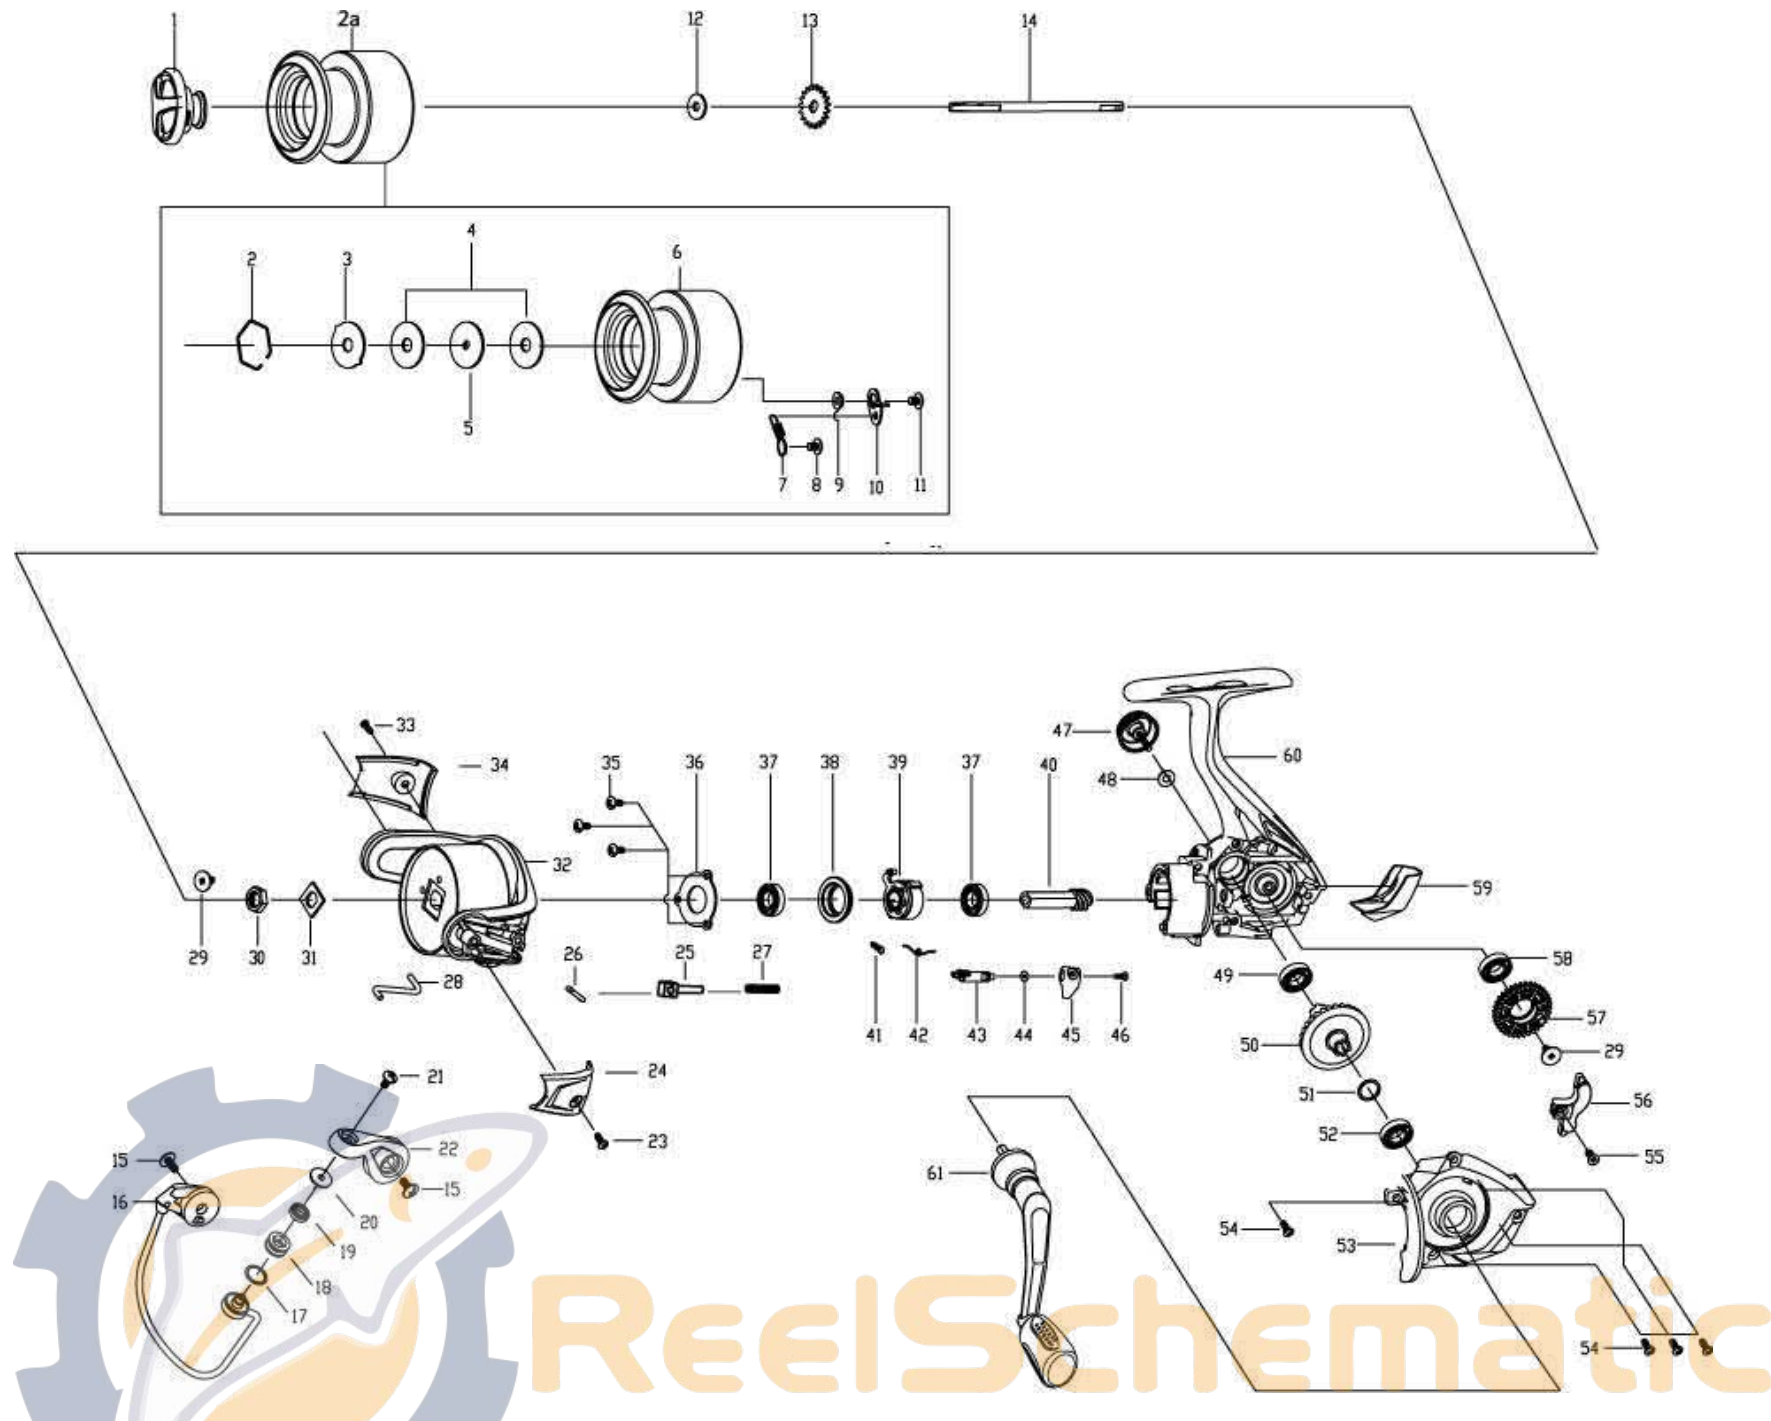

QUANTUM[®]

Trax 30

Quantum Trax 30 Spinning Reel Part List

Key #	Description	Qty	Part No.	Key #	Description	Qty	Part No.
1	Drag Knob Assembly	1	LAD332-02	32	Rotor	1	
2a	Spool Assembly	1	LAD321-06	33	Screw - Bail Holder Sidecover	1	
2	Retainer Ring	1		34	Bail Holder Sidecover	1	
3	Ear Washer	1		35	Screw - Bearing Retainer	3	
4	Drag Friction Washer	2		36	Ball Bearing Retainer	1	
5	Drag Key Washer	1		37	Ball Bearing - Pinion	2	
6	Spool	1		38	Ball Bearing Holder	1	
7	Spool Clicker Spring	1		39	Anti-Reverse Bearing	1	LAD063-01
8	Screw - Clicker	1		40	Pinion Gear	1	
9	Clicker Spring Bushing	1		41	Anti-Reverse Spring	1	
10	Spool Clicker	1		42	Anti-Reverse Lever Spring	1	
11	SCREW	1		43	Anti-Reverse Lever	1	
12	Clicker Gear Washer	1		44	Washer	1	
13	Clicker Gear	1		45	Anti-Reverse Switch	1	
14	Main Shaft	1		46	Anti-Reverse Switch Screw	1	
15	Screw - Bail Holder	1		47	Handle Screw Cap	1	LAD054-01
16	Bail Assembly	1	LAD347-04	48	Handle Screw Cap Washer	1	LAD105-01
17	Line Roller Spacer	1	LAD080-01	49	Ball Bearing - Body	1	
18	Line Roller	1	LAD004-01	50	Drive Gear	1	
19	Ball Bearing - Line Roller	1	LAD158-01	51	Drive Gear Adjust Washer	1	
20	Line Roller Washer	1	LAD102-01	52	Ball Bearing - Sidecover	1	
21	Screw - Line Roller	1	LAD108-01	53	Sidecover	1	
22	Arm Lever	1	LAD007-01	54	Screw - Sidecover	4	
23	Screw - Arm Lever Sidecover	1		55	Screw - Main Shaft	1	
24	Arm Lever Sidecover	1		56	Slider	1	
25	Bail Actuator Holder	1		57	Oscillation Gear	1	
26	Bail Actuator	1		58	Bearing - Oscillation Gear	1	
27	Bail Spring	1		59	Rear Cover	1	
28	Kick Lever	1		60	Body	1	
29	Screw	1		61	Handle Assembly	1	LAD318-02
30	Rotor Nut	1					
31	Rotor Nut Washer	1					