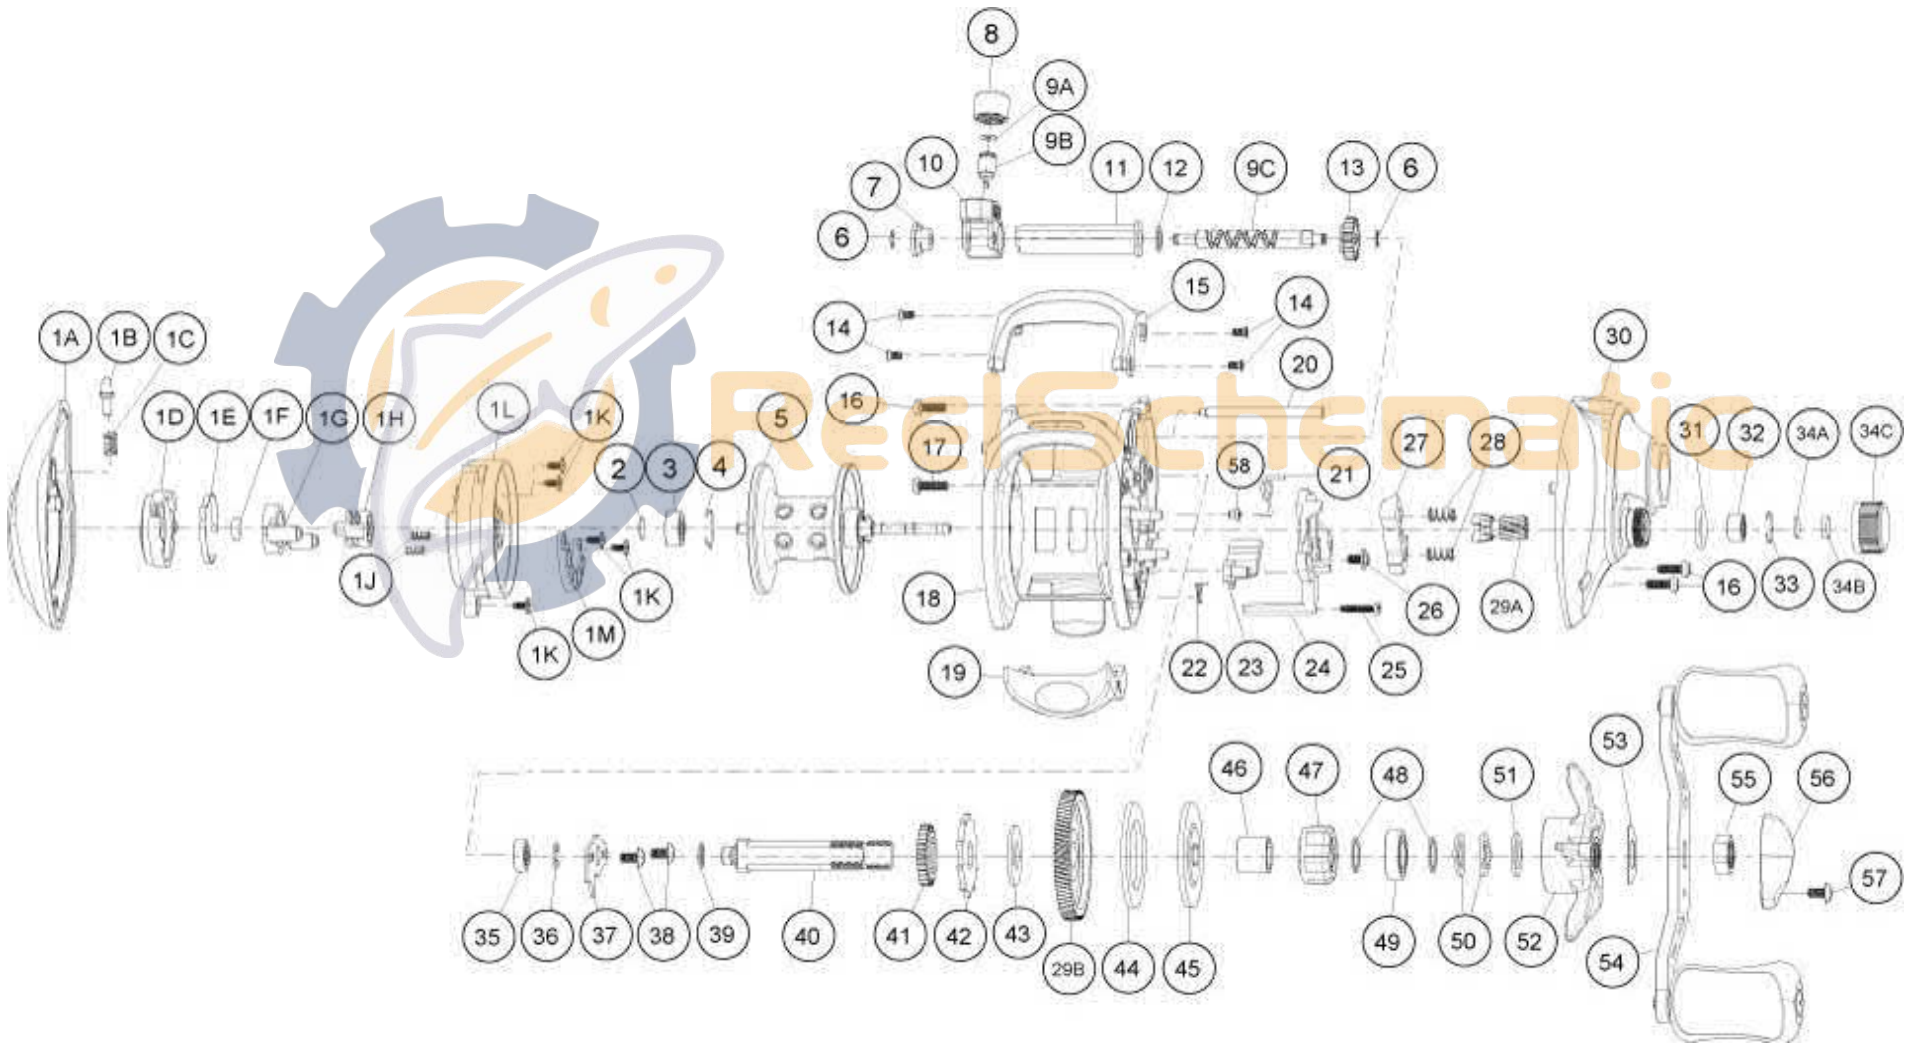

QUANTUM[®]

Vantex

VA100S

Quantum VA100S Baitcast Reel Part List

Key #	Description	Qty.	Part No.	Key #	Description	Qty.	Part No.
1	Palm Side Cover Kit	1	GB4023-01	26	Release Slider Screw	1	KW125-01
1A	Palm Side Cover Assembly	1	N/A	27	Pinion Yoke	1	NW025-01
1B	Palm Side Locking Lever	1	GB119-01	28	Pinion Yoke Spring	2	KW040-01
1C	Locking Lever Spring	1	MW096-01	29	Gear Kit	1	LW4011-01
1D	Casting Control Dial	1	HW026-02	29A	Pinion Gear	1	LW011-01
1E	Control Dial Clicker Spring	1	MW108-01	29B	Drive Gear	1	UX012-01
1F	Control Dial Friction Ring	1	NX105-01	30	Gear Side Cover Assembly	1	GB324-01
1G	Slide Cam "A"	1	EB028-01	31	Spool Tension Knob O-Ring	1	QW101-01
1H	Slide Cam "B"	1	JB028-01	32	Spool Tension Bearing	1	GB117-01
1J	Magnet Plate Spring	2	EB071-01	33	Spool Tension Knob Bearing Retainer	1	EB080-01
1K	Screw	4	EB125-01	34	Spool Tension Knob Kit	1	JB4032-01
1L	Spool Cover	1	EB042-01	34A	Spool Tension Knob Washer	1	QW032-04
1M	Magnet Plate Assembly	1	EB330-01	34B	Spool Cushion Washer	1	MV082-01
2	Spool Shaft Washer (Palm Side)	1	QW032-04	34C	Spool Tension Knob	1	HW033-03
3	Spool Shaft Ball Bearing (Palm Side)	1	QW017-02	35	Crank Shaft Bearing (Frame Side)	1	SW017-01
4	Bearing Retainer Ring	1	HV080-01	36	Crank Shaft E-Clip	1	KW120-01
5	Spool Assembly	1	GB321-01	37	Crank Shaft Retainer Plate	1	KW002-01
6	Worm Shaft E-Clip	2	NX090-01	38	Crank Shaft Retainer Plate Screw	2	QW125-02
7	Worm Shaft Bushing	1	KW067-01	39	Adjustment Washer	1	EB032-01
8	Line Guide Pawl Screw	1	KW007-01	40	Crank Shaft	1	JB008-01
9	Worm Shaft Kit	1	KW4072-01	41	Worm Shaft Drive Gear	1	ZW112-01
9A	Line Guide Pawl Washer	1	BV035-01	42	Trip Ratchet	1	KW083-01
9B	Line Guide Pawl	1	KW006-01	43	Trip Ratchet Washer	1	KW111-01
9C	Worm Shaft	1	KW072-01	44	Drag Washer	1	UX059-01
10	Line Guide Carrier Assembly	1	EB347-02	45	Drag Key Washer	1	KW045-01
11	Worm Shaft Guide	1	KW016-01	46	One Way Clutch Sleeve	1	KW052-01
12	Worm Shaft Washer (Gear Side)	1	KW035-01	47	One Way Clutch	1	EX063-01
13	Worm Shaft Pinion Gear	1	HV085-01	48	Bearing Washer	2	KW032-01
14	Front Support Screw	4	MW107-01	49	Crank Shaft Bearing (Handel Side)	1	TW058-02
15	Front Support Assembly	1	GB399-01	50	Star Drag Spring Washer	2	JX046-01
16	Gear Side Cover Screw "A"	3	KW123-01	51	Star Drag Washer	1	ZW032-01
17	Gear Side Cover Screw "B"	1	GB123-01	52	Star Drag Assembly	1	NW355-03
18	Frame Assembly	1	GB301-01	53	Handle Spring Washer	1	QW054-01
19	Thumb Bar Assembly	1	KW309-03	54	Handle Assembly	1	GB318-01
20	Pillar	1	KW061-01	55	Handle Nut	1	QW003-01
21	Release Slider Spring	1	KW104-01	56	Handle Nut Retainer	1	KV034-03
22	Kick Lever Spring	1	JB097-01	57	Handle Nut Retainer Screw	1	LW057-01
23	Kick Lever	1	JB077-01	58	Release Slider Spring Bushing	1	MW103-01
24	Release Slider	1	NW039-01				
25	Thumb Bar Screw	1	ZW053-01				