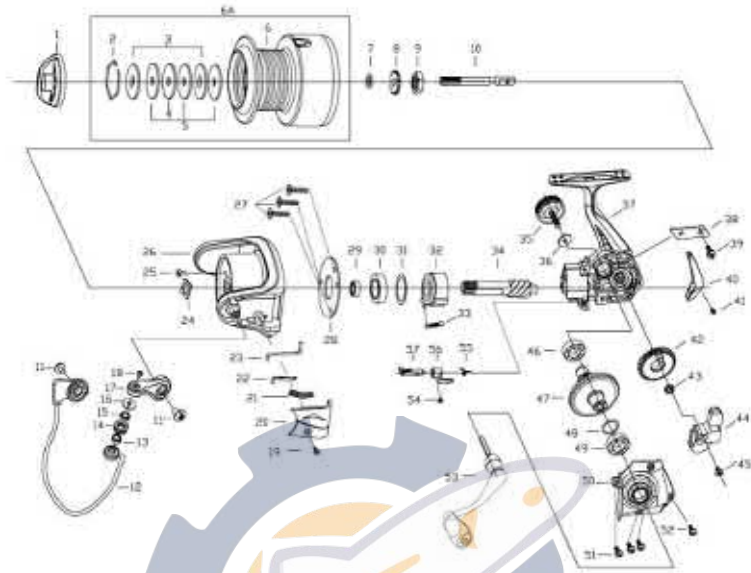

### Model WD50

### SKP-SP-WD50-01

Item	Description	SAP #	Item	Description	SAP #	Item	Description	SAP #	Item	Description	SAP #
1	DRAG KNOB ASSEMBLY	1346725	15	BUSHING	1283184	30	BEARING HOLDER	1339548	45	SCREW	1339559
2	DRAG WASHER RETAINER	1339520	16	WASHER	1339534	31	WASHER	1346737	46	BALL BEARING	1339560
3	KEY WASHER	1339521	17	BAIL ARM	1362154	32	ONE WAY CLUTCH	1339549	47	DRIVE GEAR	1346747
4	EAR WASHER	1339522	18	SCREW	1339484	33	IAR SPRING	1339550	48	WASHER	1339562
5	DRAG WASHER	1362156	19	SCREW	1339494	34	PINION GEAR	1283299	49	BALL BEARING	1339563
6	SPOOL	1346783	20	ROTOR COVER	1346772	35	HANDLE SCREW CAP	1362155	50	BODY COVER	1346780
6A	SPOOL ASSEMBLY	1346784	21	SPRING	1339544	36	WASHER	1339553	51	SCREW	1339565
7	CLICKER GEAR WASHER	1339526	22	BAIL TRIP SHAFT	1283296	37	BODY	1362158	52	SCREW	1283219
8	CLICK GEAR	1339527	23	BAIL TRIP LEVER	1346773	38	SLIDER KEEPER	1346776	53	HANDLE ASSEMBLY	1346750
9	NUT	1339528	24	ROTOR NUT WASHER	1283292	39	SCREW	1339556	54	SCREW	1339515
10	MAIN SHAFT	1346769	25	NUT LOCKER SCREW	1283190	40	REAR COVER	1346778	55	IAR SWITCH SPRING	1283210
11	SCREW	1339530	26	ROTOR	1346786	41	SCREW	1283238	56	ANTI-REVERSE LEVER	1362153
12	BAIL ASSEMBLY	1346785	27	SCREW	1339540	42	OSCILLATION GEAR	1283305	57	IAR SWITCH LEVER	1283211
13	BUSHING	1283184	28	PINION BEARING RETAINER	1339541	43	BALL BEARING	1283306			
14	LINE ROLLER	1346731	29	BALL BEARING	1339547	44	SLIDER	1346038			