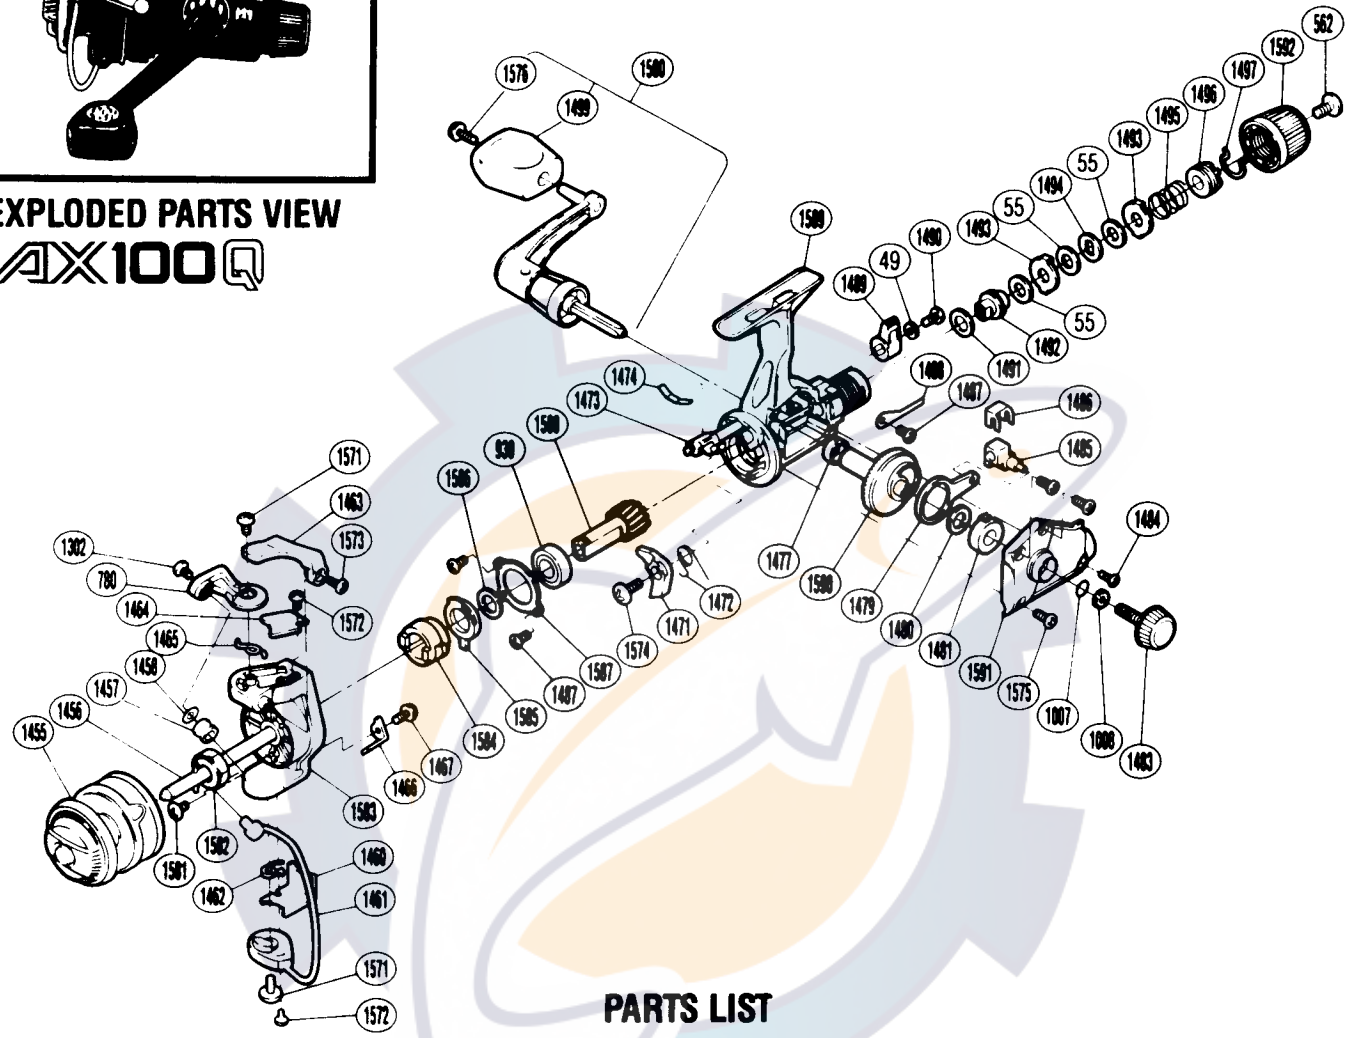

**EXPLODED PARTS VIEW**  
**AX100Q**

### PARTS LIST

PART #	DESCRIPTION	PART #	DESCRIPTION	PART #	DESCRIPTION
RD 0049	Lock Washer	RD 1472	Anti-Reverse Pawl Spring	RD 1497	Hold Click Spring
RD 0055	Drag Washer "C(1)" (Black)	RD 1473	Anti-Reverse Cam	RD 1499	Handle Knob
RD 0562	Drag Programmer Screw	RD 1474	Anti-Reverse Cam Spring	RD 1500	Handle Assembly
RD 0780	Bail Arm	RD 1477	Bushing B	RD 1571	Bail Trip Cam Screw
RD 0930	Ball Bearing	RD 1479	Oscillating Arm	RD 1572	Bail Trip Cover Screw
RD 1007	Lock Washer Retainer	RD 1480	Drive Gear Washer	RD 1573	Trigger Screw
RD 1008	Handle Lock Washer	RD 1481	Bushing A	RD 1574	Anti-Reverse Pawl Screw
RD 1302	Line Roller Screw	RD 1483	Handle Screw Cap	RD 1575	Side Cover Screw (A)
RD 1455	Spool Assembly	RD 1484	Side Cover Screw (B)	RD 1576	Handle Knob Screw
RD 1456	Main Shaft	RD 1485	Oscillating Block	RD 1581	Nut Lock Screw
RD 1457	Line Roller	RD 1486	Oscillating Block Retainer	RD 1582	Rotor Nut
RD 1458	Line Roller Washer	RD 1487	Drag Click Screw	RD 1583	Rotor
RD 1460	Bail Trip Cover	RD 1488	Drag Click	RD 1584	Anti-Reverse Ratchet
RD 1461	Bail Assembly	RD 1489	Anti-Reverse Lever	RD 1585	Anti-Reverse Lock Out
RD 1462	Lever Spring	RD 1490	Anti-Reverse Lever Screw	RD 1586	Bushing Washer
RD 1463	Quick-Fire II Trigger	RD 1491	Drag Washer "H2"	RD 1587	Bearing Retainer
RD 1464	Bail Spring Cover	RD 1492	Drag Shaft	RD 1588	Pinion Gear
RD 1465	Bail Spring	RD 1493	Eared Washer "B"	RD 1589	Body
RD 1466	Bail Trip Lever	RD 1494	Key Washer "A"	RD 1590	Drive Gear
RD 1467	Trip Lever Screw	RD 1495	Drag Coil Spring	RD 1591	Side Cover
RD 1471	Anti-Reverse Pawl	RD 1496	Pressure Screw	RD 1592	Drag Knob