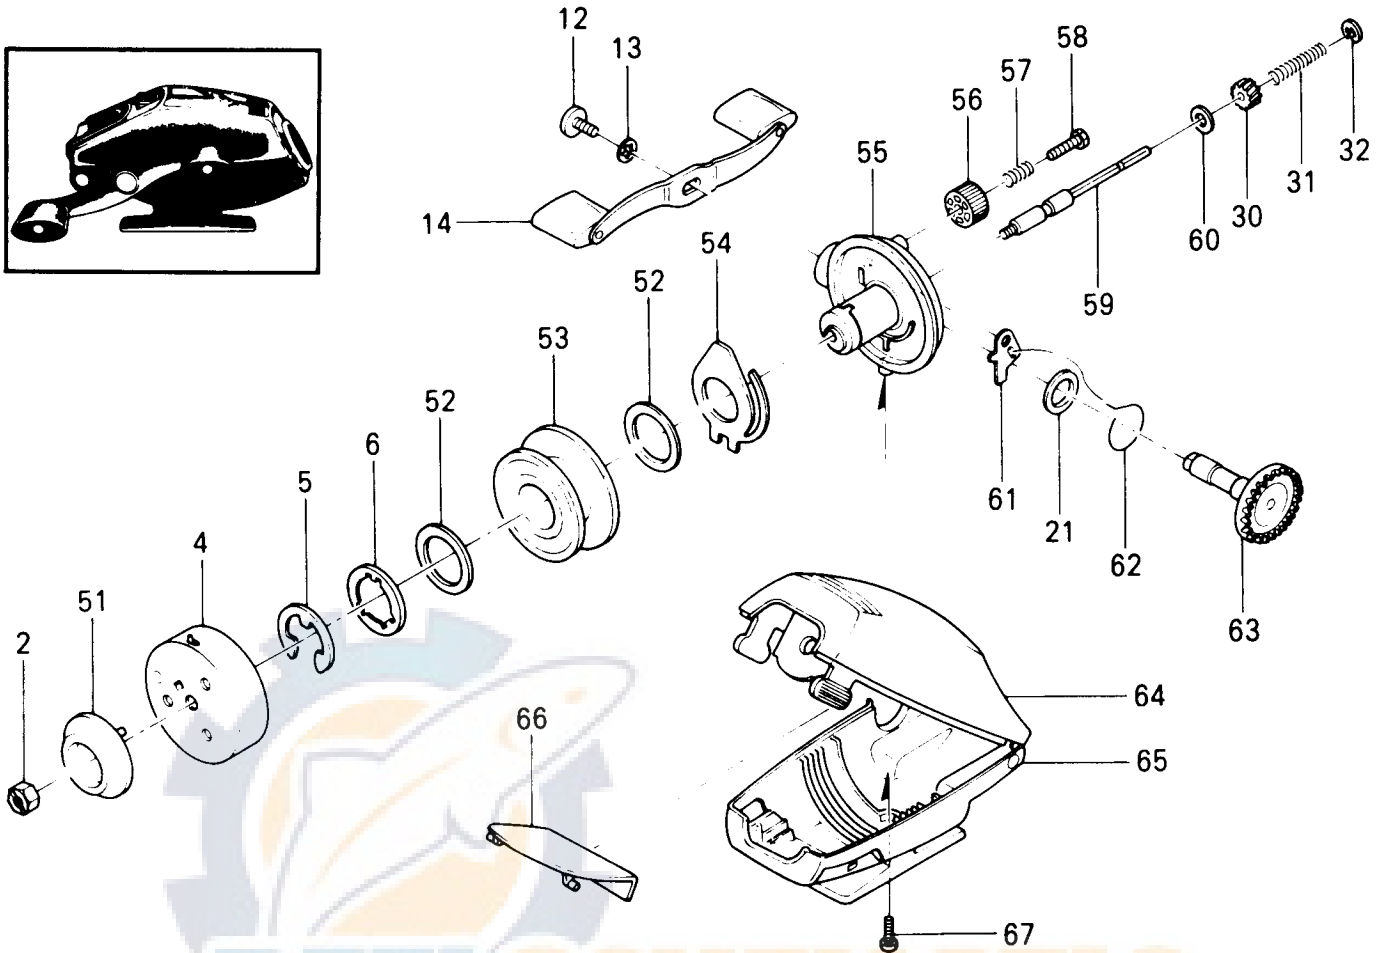

Aerocast I

EXPLODED PARTS VIEW

TO ORDER:

This reel belongs to the "SP" series.
Please order by series and part number.
Original key and code numbers are
for cross-reference only.

PARTS LIST

PART #	CODE #	DESCRIPTION	PART #	CODE #	DESCRIPTION
2.	7-0311 29600S	Rotor Nut	54.	7-0219 45010S	Drag Plate
4.	6-0309 29610S	Rotor Assembly	55.	7-0401 45010S	Body
5.	7-0040 90600S	Spool Retainer	56.	7-0101 45010S	Drag Dial
6.	7-0240 29600S	Key Washer	57.	7-0151 45010S	Drag Dial Spring
12.	7-0710 29600S	Handle Lock Screw	58.	7-0107 45010S	Drag Screw
13.	7-0725 29600S	Handle Lock Washer	59.	7-0412 45010S	Main Shaft
14.	6-0709 29610S	Handle Assembly	60.	7-0514 45010S	Pinion Gear Washer
21.	7-0446 29600S	Drive Gear Washer	61.	7-0427 45010S	Anti-Reverse Pawl
30.	7-0407 29600S	Pinion Gear	62.	7-0422 45010S	Anti-Reverse Pawl Spring
31.	7-0492 29600S	Main Shaft Spring	63.	7-0408 45010S	Drive Gear
32.	7-0040 30400S	Main Shaft Spring Retainer	64.	6-0629 45010S	Body Upper Cover Assembly
51.	7-0350 45010S	Line Snubber	65.	7-0624 45010S	Body Under Cover
52.	7-0238 45010S	Drag Washer	66.	7-0614 45010S	Push Button
53.	7-0201 45010S	Spool	67.	7-0625 45010S	Body Lock Screw