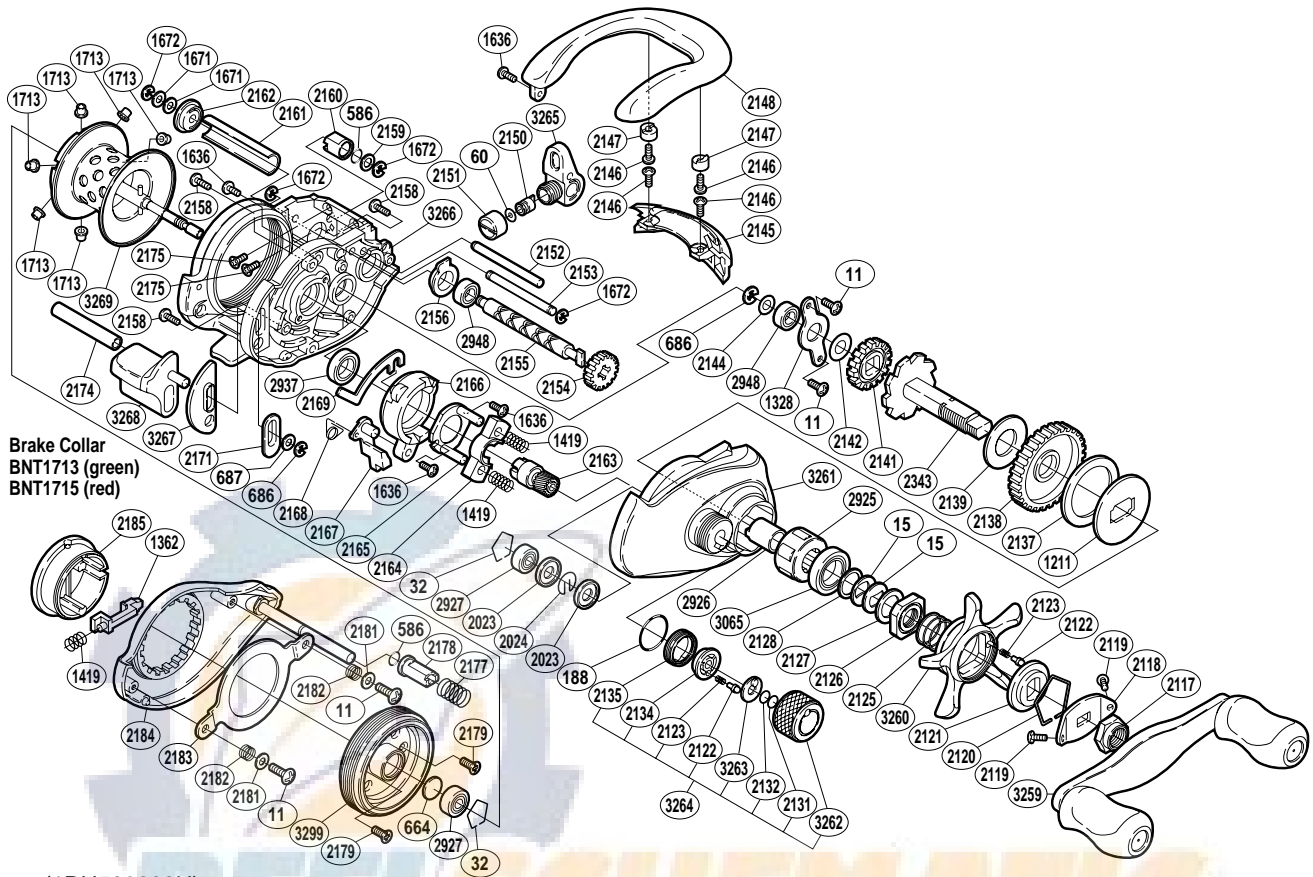

## CL-200A

(1RH503200U)

Part No.	Description	Part No.	Description	Part No.	Description
BNT0011	Screw	BNT2134	Click Pin Holder	BNT2174	Clutch Bar Support
BNT0015	Drag Spring Washer	BNT2135	Cast Control Click Holder	BNT2175	Screw
BNT0032	Bearing Retainer	BNT2137	Drag Washer C	BNT2177	Damper Spring
BNT0060	Spacer	BNT2138	Drive Gear	BNT2178	Damper A
BNT0188	O Ring	BNT2139	Drag Washer A	BNT2179	Screw
BNT0586	O Ring	BNT2141	Idle Gear A	BNT2181	Washer
BNT0664	Spacer B	BNT2142	Idle Gear A Spacer	BNT2182	Brake Case Ring Spring
BNT0686	E Lock	BNT2144	Washer	BNT2183	Brake Case Ring
BNT0687	Spacer	BNT2145	Level Wind Protector	BNT2184	Brake Case Plate
BNT1211	Key Washer	BNT2146	Screw	BNT2185	Turnkey Dial
BNT1328	Drive Shaft Retainer	BNT2147	Line Guard Screw Cover	BNT2343	Drive Shaft
BNT1362	Turnkey Pawl	BNT2148	Thumb Rest	BNT2925	Roller Clutch Bearing
BNT1419	Yoke Spring	BNT2150	Line Guide Pawl	BNT2926	Roller Clutch Inner Tube
BNT1636	Screw	BNT2151	Pawl Cap	BNT2927	Ball Bearing
BNT1671	Washer	BNT2152	Level Wind Guide	BNT2937	Ball Bearing
BNT1672	E Lock	BNT2153	Line Guard C	BNT2948	Ball Bearing
BNT1713	Brake Collar (green)	BNT2154	Idle Gear C	BNT3065	Star Drag Bearing
BNT2023	Spool Shaft Clip Holder	BNT2155	Worm Shaft	BNT3259	Handle Assembly
BNT2024	Spool Shaft Clip	BNT2156	Worm Bushing A	BNT3260	Star Drag
BNT2117	Handle Nut	BNT2158	Screw	BNT3261	Right Side Plate
BNT2118	Handle Nut Plate	BNT2159	Washer	BNT3262	Cast Control Cap
BNT2119	Screw	BNT2160	Damper B	BNT3263	Cast Control Click Plate
BNT2120	Click Plate Retainer	BNT2161	Level Wind Guard	BNT3264	Cast Control Cap Assembly
BNT2121	Star Drag Click Plate	BNT2162	Worm Bushing B	BNT3265	Line Guide
BNT2122	Click Pin	BNT2163	Pinion Gear	BNT3266	One-Piece Frame
BNT2123	Click Spring	BNT2164	Yoke	BNT3267	Clutch Bar Guide B
BNT2125	Star Drag Spring	BNT2165	Clutch Cam Retainer	BNT3268	Quick-Fire II Clutch Bar
BNT2126	Star Drag Nut	BNT2166	Clutch Cam	BNT3269	Spool Assembly
BNT2127	Star Drag Spacer	BNT2167	Clutch Pawl	BNT3299	Brake Case
BNT2128	Bearing Washer	BNT2168	Clutch Pawl Spring		
BNT2131	Spool Tension Spacer B	BNT2169	Clutch Plate		
BNT2132	Spool Tension Spacer A	BNT2171	Clutch Bar Guide A	BNT1715	Brake Collar (red)