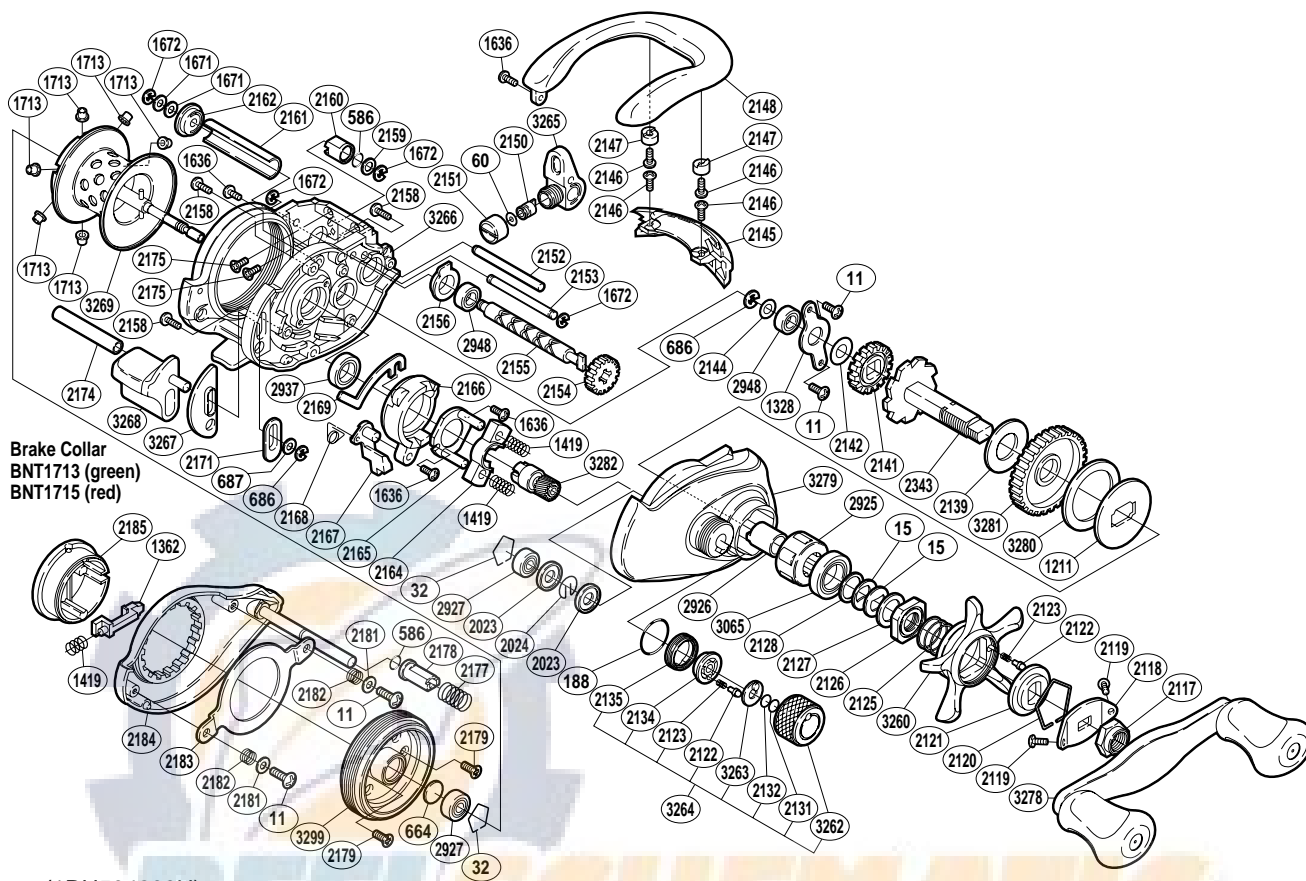

SHIMANO®

CALAIS ⚙️ A-RB

CL-200APV

Brake Collar
BNT1713 (green)
BNT1715 (red)

(1RH504200U)

Part No.	Description	Part No.	Description	Part No.	Description
BNT0011	Screw	BNT2134	Click Pin Holder	BNT2178	Damper A
BNT0015	Drag Spring Washer	BNT2135	Cast Control Click Holder	BNT2179	Screw
BNT0032	Bearing Retainer	BNT2139	Drag Washer A	BNT2181	Washer
BNT0060	Spacer	BNT2141	Idle Gear A	BNT2182	Brake Case Ring Spring
BNT0188	O Ring	BNT2142	Idle Gear A Spacer	BNT2183	Brake Case Ring
BNT0586	O Ring	BNT2144	Washer	BNT2184	Left Side Plate
BNT0664	Spacer B	BNT2145	Level Wind Protector	BNT2185	Turnkey Dial
BNT0686	E Lock	BNT2146	Screw	BNT2343	Drive Shaft
BNT0687	Spacer	BNT2147	Line Guard Screw Cover	BNT2925	Roller Clutch Bearing
BNT1211	Key Washer	BNT2148	Thumb Rest	BNT2926	Roller Clutch Inner Tube
BNT1328	Drive Shaft Retainer	BNT2150	Line Guide Pawl	BNT2927	Ball Bearing
BNT1362	Turnkey Pawl	BNT2151	Pawl Cap	BNT2937	Ball Bearing
BNT1419	Yoke Spring	BNT2152	Level Wind Guide	BNT2948	Ball Bearing
BNT1636	Screw	BNT2153	Line Guard C	BNT3065	Star Drag Bearing
BNT1671	Washer	BNT2154	Idle Gear C	BNT3260	Star Drag
BNT1672	E Lock	BNT2155	Worm Shaft	BNT3262	Cast Control Cap
BNT1713	Brake Collar (green)	BNT2156	Worm Bushing A	BNT3263	Cast Control Click Plate
BNT2023	Spool Shaft Clip Holder	BNT2158	Screw	BNT3264	Cast Control Cap Assembly
BNT2024	Spool Shaft Clip	BNT2159	Washer	BNT3265	Line Guide
BNT2117	Handle Nut	BNT2160	Damper B	BNT3266	One-Piece Frame
BNT2118	Handle Nut Plate	BNT2161	Level Wind Guard	BNT3267	Clutch Bar Guide B
BNT2119	Screw	BNT2162	Worm Bushing B	BNT3268	Quick-Fire II Clutch Bar
BNT2120	Click Plate Retainer	BNT2164	Yoke	BNT3269	Spool Assembly
BNT2121	Star Drag Click Plate	BNT2165	Clutch Cam Retainer	BNT3278	Handle Assembly
BNT2122	Click Pin	BNT2166	Clutch Cam	BNT3279	Right Side Plate
BNT2123	Click Spring	BNT2167	Clutch Pawl	BNT3280	Drag Washer C
BNT2125	Star Drag Spring	BNT2168	Clutch Pawl Spring	BNT3281	Drive Gear
BNT2126	Star Drag Nut	BNT2169	Clutch Plate	BNT3282	Pinion Gear
BNT2127	Star Drag Spacer	BNT2171	Clutch Bar Guide A	BNT3299	Brake Case
BNT2128	Bearing Washer	BNT2174	Clutch Bar Support		
BNT2131	Spool Tension Spacer B	BNT2175	Screw		
BNT2132	Spool Tension Spacer A	BNT2177	Damper Spring	BNT1715	Brake Collar (red)