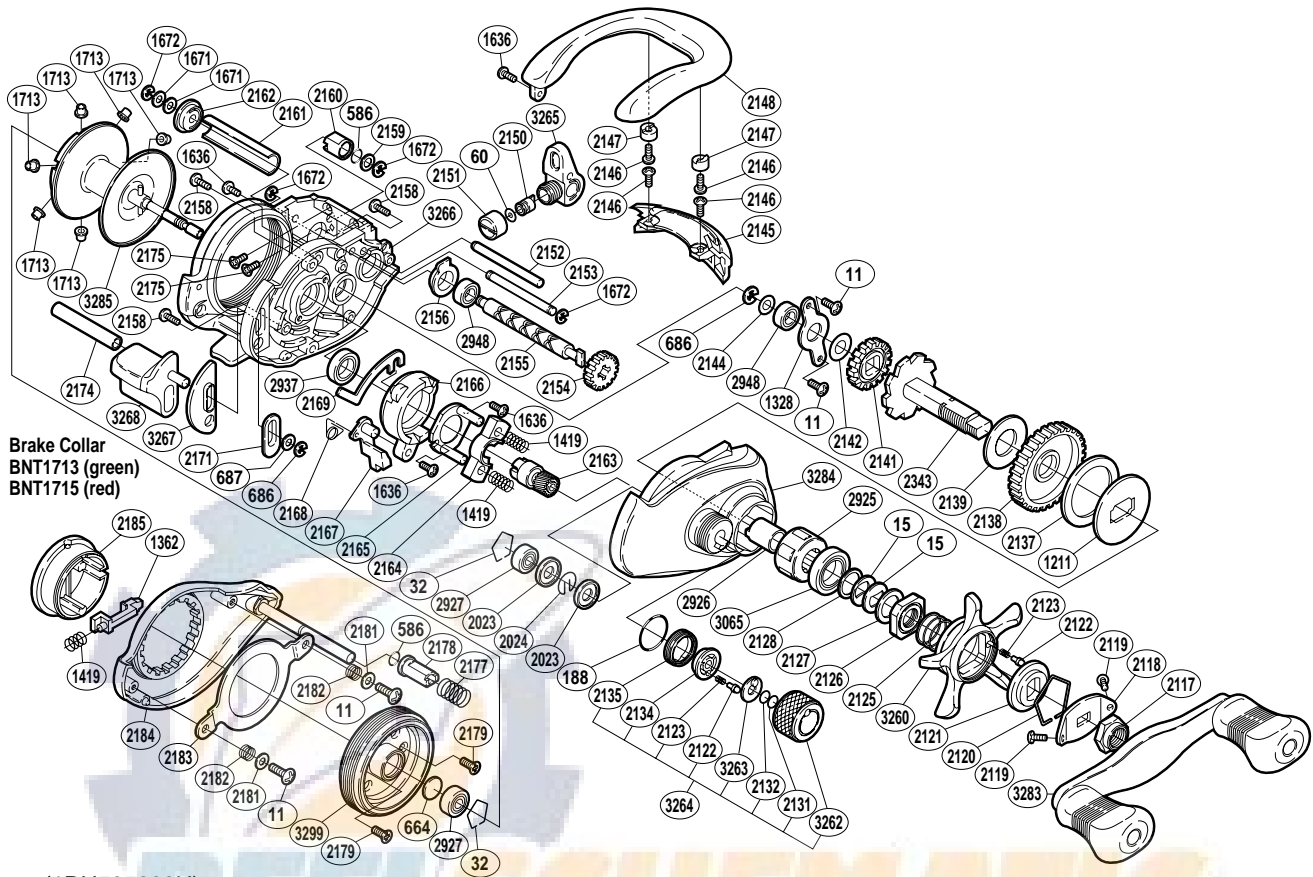

## CL-200ASV

(1RH505200U)

Part No.	Description	Part No.	Description	Part No.	Description
BNT0011	Screw	BNT2134	Click Pin Holder	BNT2174	Clutch Bar Support
BNT0015	Drag Spring Washer	BNT2135	Cast Control Click Holder	BNT2175	Screw
BNT0032	Bearing Retainer	BNT2137	Drag Washer C	BNT2177	Damper Spring
BNT0060	Spacer	BNT2138	Drive Gear	BNT2178	Damper A
BNT0188	O Ring	BNT2139	Drag Washer A	BNT2179	Screw
BNT0586	O Ring	BNT2141	Idle Gear A	BNT2181	Washer
BNT0664	Spacer B	BNT2142	Idle Gear A Spacer	BNT2182	Brake Case Ring Spring
BNT0686	E Lock	BNT2144	Washer	BNT2183	Brake Case Ring
BNT0687	Spacer	BNT2145	Level Wind Protector	BNT2184	Left Side Plate
BNT1211	Key Washer	BNT2146	Screw	BNT2185	Turnkey Dial
BNT1328	Drive Shaft Retainer	BNT2147	Line Guard Screw Cover	BNT2343	Drive Shaft
BNT1362	Turnkey Pawl	BNT2148	Thumb Rest	BNT2925	Roller Clutch Bearing
BNT1419	Yoke Spring	BNT2150	Line Guide Pawl	BNT2926	Roller Clutch Inner Tube
BNT1636	Screw	BNT2151	Pawl Cap	BNT2927	Ball Bearing
BNT1671	Washer	BNT2152	Level Wind Guide	BNT2937	Ball Bearing
BNT1672	E Lock	BNT2153	Line Guard C	BNT2948	Ball Bearing
BNT1713	Brake Collar (green)	BNT2154	Idle Gear C	BNT3065	Star Drag Bearing
BNT2023	Spool Shaft Clip Holder	BNT2155	Worm Shaft	BNT3260	Star Drag
BNT2024	Spool Shaft Clip	BNT2156	Worm Bushing A	BNT3262	Cast Control Cap
BNT2117	Handle Nut	BNT2158	Screw	BNT3263	Cast Control Click Plate
BNT2118	Handle Nut Plate	BNT2159	Washer	BNT3264	Cast Control Cap Assembly
BNT2119	Screw	BNT2160	Damper B	BNT3265	Line Guide
BNT2120	Click Plate Retainer	BNT2161	Level Wind Guard	BNT3266	One-Piece Frame
BNT2121	Star Drag Click Plate	BNT2162	Worm Bushing B	BNT3267	Clutch Bar Guide B
BNT2122	Click Pin	BNT2163	Pinion Gear	BNT3268	Quick-Fire II Clutch Bar
BNT2123	Click Spring	BNT2164	Yoke	BNT3283	Handle Assembly
BNT2125	Star Drag Spring	BNT2165	Clutch Cam Retainer	BNT3284	Right Side Plate
BNT2126	Star Drag Nut	BNT2166	Clutch Cam	BNT3285	Spool Assembly
BNT2127	Star Drag Spacer	BNT2167	Clutch Pawl	BNT3299	Brake Case
BNT2128	Bearing Washer	BNT2168	Clutch Pawl Spring		
BNT2131	Spool Tension Spacer B	BNT2169	Clutch Plate		
BNT2132	Spool Tension Spacer A	BNT2171	Clutch Bar Guide A	BNT1715	Brake Collar (red)