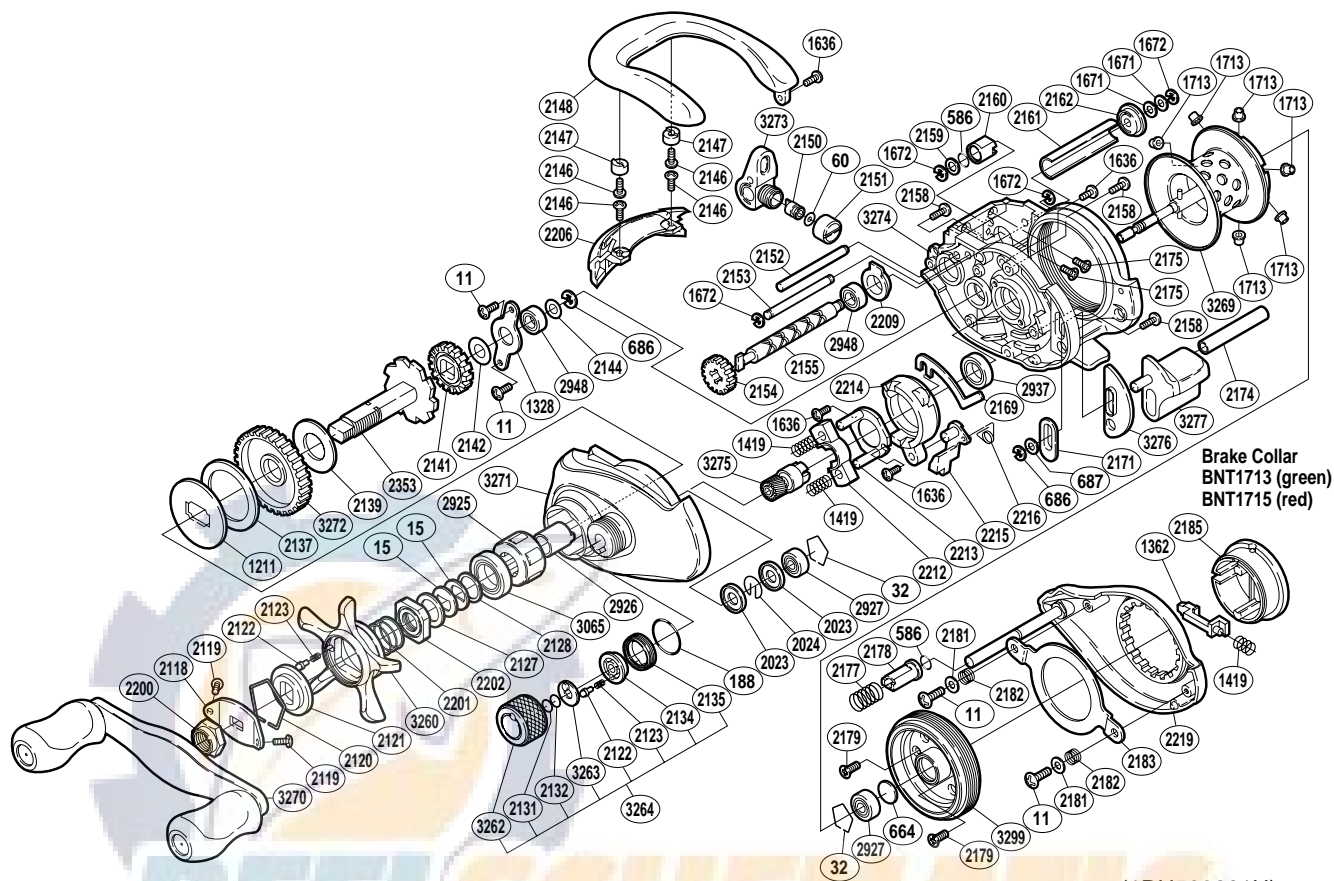

SHIMANO®

CALAIS ⚙️ A-RB

CL-201A

(1RH503201U)

Part No.	Description	Part No.	Description	Part No.	Description
BNT0011	Screw	BNT2139	Drag Washer A	BNT2207	Thumb Rest
BNT0015	Drag Spring Washer	BNT2141	Idle Gear A	BNT2209	Worm Bushing A
BNT0032	Bearing Retainer	BNT2142	Idle Gear A Spacer	BNT2212	Yoke
BNT0060	Spacer	BNT2144	Washer	BNT2213	Clutch Cam Retainer
BNT0188	O Ring	BNT2146	Screw	BNT2214	Clutch Cam
BNT0586	O Ring	BNT2147	Line Guard Screw Cover	BNT2215	Clutch Pawl
BNT0664	Spacer B	BNT2150	Line Guide Pawl	BNT2216	Clutch Pawl Spring
BNT0686	E Lock	BNT2151	Pawl Cap	BNT2219	Right Side Plate
BNT0687	Spacer	BNT2152	Level Wind Guide	BNT2353	Drive Shaft
BNT1211	Key Washer	BNT2153	Line Guard C	BNT2925	Roller Clutch Bearing
BNT1328	Drive Shaft Retainer	BNT2154	Idle Gear C	BNT2926	Roller Clutch Inner Tube
BNT1362	Turnkey Pawl	BNT2155	Worm Shaft	BNT2927	Ball Bearing
BNT1419	Yoke Spring	BNT2158	Screw	BNT2937	Ball Bearing
BNT1636	Screw	BNT2159	Washer	BNT2948	Ball Bearing
BNT1671	Washer	BNT2160	Damper B	BNT3065	Star Drag Bearing
BNT1672	E Lock	BNT2161	Level Wind Guard	BNT3260	Star Drag
BNT1713	Brake Collar (green)	BNT2162	Worm Bushing B	BNT3262	Cast Control Cap
BNT2023	Spool Shaft Clip Holder	BNT2169	Clutch Plate	BNT3263	Cast Control Click Plate
BNT2024	Spool Shaft Clip	BNT2171	Clutch Bar Guide A	BNT3264	Cast Control Cap Assembly
BNT2118	Handle Nut Plate	BNT2174	Clutch Bar Support	BNT3269	Spool Assembly
BNT2119	Screw	BNT2175	Screw	BNT3270	Handle Assembly
BNT2120	Click Plate Retainer	BNT2177	Damper Spring	BNT3271	Left Side Plate
BNT2121	Star Drag Click Plate	BNT2178	Damper A	BNT3272	Drive Gear
BNT2122	Click Pin	BNT2179	Screw	BNT3273	Line Guide
BNT2123	Click Spring	BNT2181	Washer	BNT3274	One-Piece Frame
BNT2127	Star Drag Spacer	BNT2182	Brake Case Ring Spring	BNT3275	Pinion Gear
BNT2128	Bearing Washer	BNT2183	Brake Case Ring	BNT3276	Clutch Bar Guide B
BNT2131	Spool Tension Spacer B	BNT2185	Turnkey Dial	BNT3277	Quick-Fire II Clutch Bar
BNT2132	Spool Tension Spacer A	BNT2200	Handle Nut	BNT3299	Brake Case
BNT2134	Click Pin Holder	BNT2201	Star Drag Spring		
BNT2135	Cast Control Click Holder	BNT2202	Star Drag Nut		
BNT2137	Drag Washer C	BNT2206	Level Wind Protector	BNT1715	Brake Collar (red)