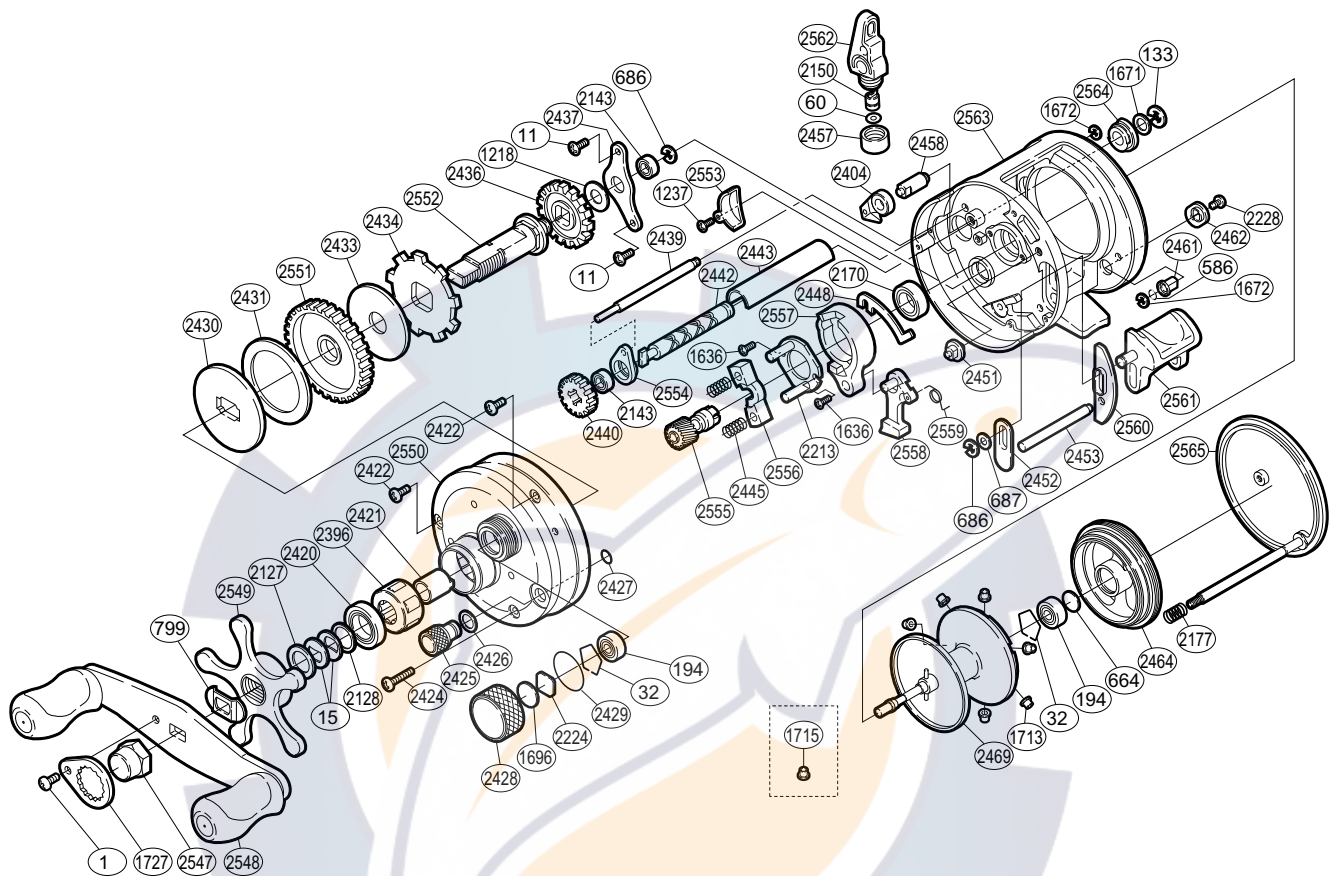

SHIMANO®

CALCUTTA TE®

CTE-201

Part No.	Description	Part No.	Description	Part No.	Description
BNT0001	Handle Nut Plate Screw	BNT2228	Damper Guide Screw	BNT2458	Anti-Reverse Pawl Pin
BNT0011	Drive Shaft Retainer Screw	BNT2396	Roller Clutch Bearing	BNT2461	Damper (A)
BNT0015	Drag Spring Washer	BNT2404	Anti-Reverse Pawl	BNT2462	Damper Guide
BNT0032	Bearing Retainer	BNT2420	Star Drag Bearing	BNT2464	Brake Case
BNT0060	Spacer (optional)	BNT2421	Roller Clutch Inner Tube	BNT2469	Spool Assembly
BNT0133	Worm Shaft Retainer	BNT2422	Left Side Plate Screw (short)	BNT2547	Handle Nut
BNT0194	Ball Bearing	BNT2424	Left Side Plate Screw (long)	BNT2548	Handle Assembly
BNT0586	Bolt Retainer	BNT2425	Side Plate Open Nut	BNT2549	Star Drag
BNT0664	Spacer (B)	BNT2426	Open Nut Washer	BNT2550	Left Side Plate
BNT0686	"E" Lock	BNT2427	"O" Ring	BNT2551	Drive Gear
BNT0687	Spacer	BNT2428	Cast Control Cap	BNT2552	Drive Shaft
BNT0799	Friction Washer	BNT2429	"O" Ring	BNT2553	Frame Shield
BNT1218	Idle Gear (A) Spacer	BNT2430	Key Washer	BNT2554	Worm Bushing (A)
BNT1237	Shield Screw	BNT2431	Drag Washer (C)	BNT2555	Pinion Gear
BNT1636	Clutch Cam Screw	BNT2433	Drag Washer (A)	BNT2556	Yoke
BNT1671	Worm Shaft Washer (B)	BNT2434	Anti-Reverse Ratchet	BNT2557	Clutch Cam
BNT1672	"E" Lock	BNT2436	Idle Gear (A)	BNT2558	Clutch Pawl
BNT1696	Cast Control Spacer (B)	BNT2437	Drive Shaft Retainer	BNT2559	Clutch Pawl Spring
BNT1713	Brake Collar (green)	BNT2439	Level Wind Guide	BNT2560	Clutch Bar Guide (B)
BNT1727	Handle Nut Plate	BNT2440	Idle Gear (C)	BNT2561	Quick-Fire II Clutch Bar
BNT2127	Star Drag Spacer	BNT2442	Worm Shaft	BNT2562	Line Guide
BNT2128	Bearing Washer	BNT2443	Level Wind Guard	BNT2563	One-Piece Frame
BNT2143	Ball Bearing	BNT2445	Yoke Spring	BNT2564	Worm Bushing (B)
BNT2150	Line Guide Pawl	BNT2448	Clutch Plate	BNT2565	Right Side Plate
BNT2170	Ball Bearing	BNT2451	Set Pin		
BNT2177	Right Side Plate Spring	BNT2452	Clutch Bar Guide (A)		
BNT2213	Clutch Cam Retainer	BNT2453	Clutch Bar Support		
BNT2224	Spool Tension Spacer (A)	BNT2457	Pawl Cap	BNT1715	Brake Collar (red)