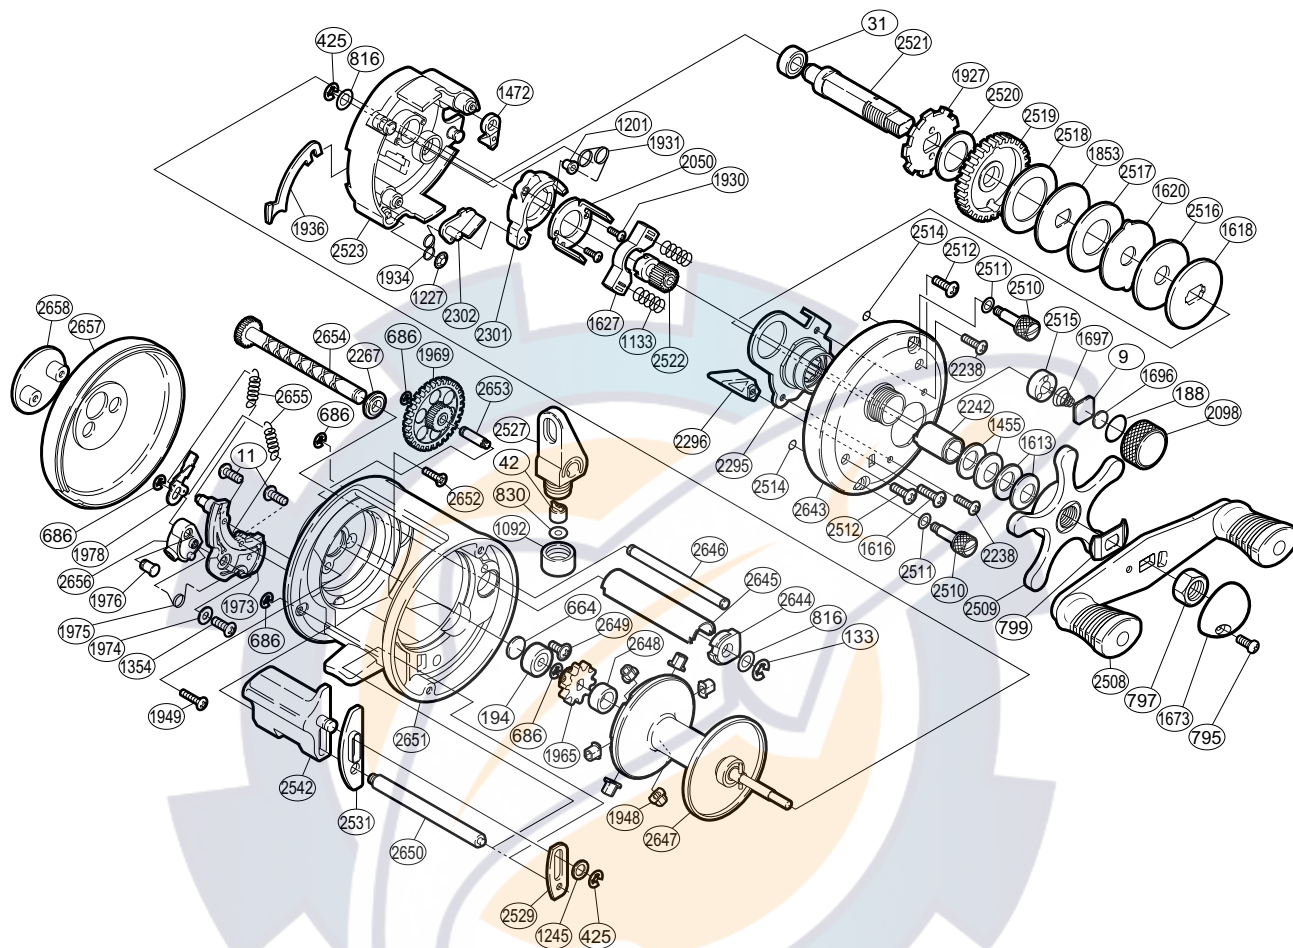

## Catala®

CTL-400

Part No.	Description	Part No.	Description	Part No.	Description
BNT0009	Spacer (A)	BNT1697	Spool Tension Spring	BNT2514	"O" Ring
BNT0011	Click Plate Screw	BNT1853	Key Washer (A)	BNT2515	Cast Control Bushing
BNT0031	Ball Bearing	BNT1927	Anti-Reverse Ratchet	BNT2516	Drag Washer (AG)
BNT0042	Line Guide Pawl	BNT1930	Clutch Cam Screw	BNT2517	Drag Washer (CG)
BNT0133	Worm Shaft Retainer	BNT1931	Retractor Spring	BNT2518	Drag Washer (BG)
BNT0188	"O" Ring	BNT1934	Clutch Pawl Spring	BNT2519	Drive Gear
BNT0194	Ball Bearing	BNT1936	Clutch Plate	BNT2520	Drive Shaft Washer (B)
BNT0425	"E" Lock	BNT1948	Brake Collar	BNT2521	Drive Shaft
BNT0664	Spacer (B)	BNT1949	I.D. Plate Screw (long)	BNT2522	Pinion Gear
BNT0686	"E" Lock	BNT1965	Idle Gear (A)	BNT2523	Set Plate
BNT0795	Handle Nut Plate Screw	BNT1969	Idle Gear (B)	BNT2527	Line Guide
BNT0797	Handle Nut	BNT1973	Click Plate	BNT2529	Clutch Button Guide (A)
BNT0799	Friction Washer	BNT1974	Click Switch Washer	BNT2531	Clutch Button Guide (B)
BNT0816	Shaft Washer	BNT1975	Click Switch Spring	BNT2542	Quick-Fire II Clutch Bar
BNT0830	Spacer (optional)	BNT1976	Click Shaft	BNT2643	Right Side Plate
BNT1092	Pawl Cap	BNT1978	Click Pawl	BNT2644	Worm Bushing (A)
BNT1133	Yoke Spring	BNT2050	Clutch Cam Retainer	BNT2645	Level Wind Guard
BNT1201	Retractor Spring Collar	BNT2098	Cast Control Cap	BNT2646	Stabilizer Bar
BNT1227	Push Nut (SPN-2)	BNT2238	Bush Plate Screw	BNT2647	Spool Assembly
BNT1245	Clutch Bar Support Spacer	BNT2242	Roller Clutch Inner Tube	BNT2648	Idle Gear (A) Bush
BNT1354	Click Switch Screw	BNT2267	Worm Bushing (B)	BNT2649	Bearing Screw
BNT1455	Drag Spring Washer (H)	BNT2295	Roller Clutch Assembly	BNT2650	Clutch Button Support Bar
BNT1472	Anti-Reverse Pawl	BNT2296	Return Pin Guide	BNT2651	One-Piece Frame
BNT1613	Drag Spring Washer (L)	BNT2301	Clutch Cam	BNT2652	I.D. Plate Screw (short)
BNT1616	Return Pin Guide Screw	BNT2302	Clutch Pawl	BNT2653	Idle Gear (B) Shaft
BNT1618	Key Washer (C)	BNT2508	Handle Assembly	BNT2654	Worm Shaft
BNT1620	Eared Washer	BNT2509	Star Drag	BNT2655	Click Spring
BNT1627	Yoke	BNT2510	Right Side Plate Nut	BNT2656	Click Switch
BNT1673	Handle Nut Plate	BNT2511	Side Plate Nut Washer	BNT2657	Left Side Plate
BNT1696	Cast Control Spacer (B)	BNT2512	Right Side Plate Screw	BNT2658	Left Side I.D. Plate