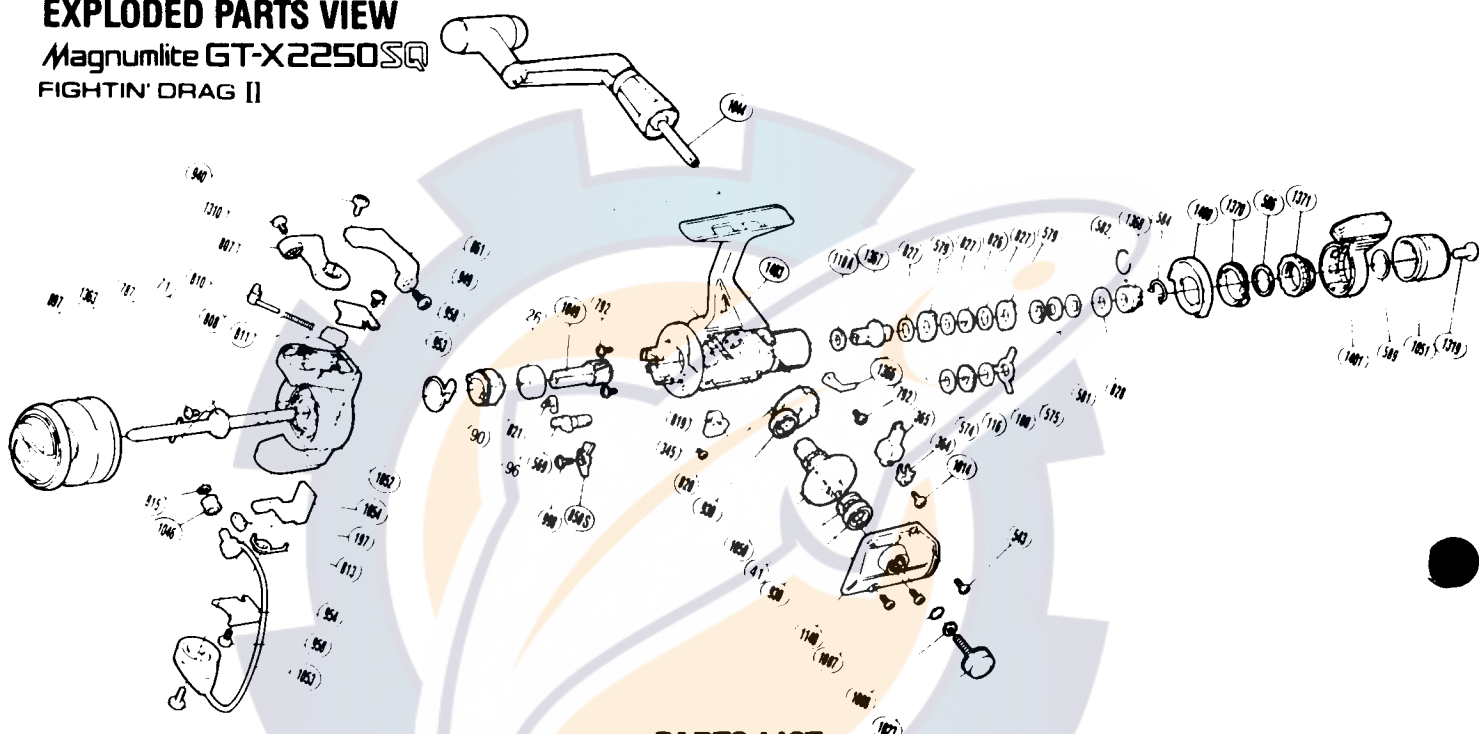

EXPLODED PARTS VIEW

Magnumlite GT-X2250SQ
FIGHTIN' DRAG II

PARTS LIST

PART # DESCRIPTION

- RD 0026 Ball Bearing
- RD 0041 Drive Gear Washer
- RD 0071 Rotor Nut
- RD 0090 Anti-Reverse Pawl Spring
- RD 0096 Anti-Reverse Cam Spring
- RD 0108 Drag Washer "C(1)" (Black)
- RD 0110A Drag Washer "D2" (White)
- RD 0116 Click Gear
- RD 0197 Bail Trip Slide Cam
- RD 0345 Anti-Reverse Lever Screw
- RD 0364 Oscillating Slider Retainer
- RD 0365 Oscillating Slider
- RD 0543 Side Cover Screw (B)
- RD 0569 Anti-Reverse Cam
- RD 0574 Drag Washer "C2" (White)
- RD 0575 Eared Washer "BF"
- RD 0579 Eared Washer "B"
- RD 0581 Coned Disc Spring
- RD 0582 "O" Ring
- RD 0584 Hold Click Spring
- RD 0586 Fightin' Pressure Screw Washer
- RD 0589 Lever Hold Spring
- RD 0787 Nut Lock Screw

PART # DESCRIPTION

- RD 0792 Bearing Retainer Screw
- RD 0807 Bail Arm
- RD 0808 Bail Spring
- RD 0810 Bail Spring Guide A
- RD 0811 Bail Spring Guide B
- RD 0813 Lever Spring
- RD 0815 Line Roller Washer
- RD 0819 Anti-Reverse Lever (Black)
- RD 0820 Oscillating Gear
- RD 0821 Anti-Reverse Ratchet
- RD 0826 Key Washer "A"
- RD 0827 Drag Washer "H1"
- RD 0828 Drag Spring Washer "A"
- RD 0850S Anti-Reverse Pawl
- RD 0861 Quick-Fire II Trigger
- RD 0897 Spool Assembly (Universal)
- RD 0930 Ball Bearing
- RD 0940 Bail Trip Cam Screw
- RD 0949 Trigger Screw
- RD 0953 Bail Spring Cover
- RD 0954 Bail Trip Cover
- RD 0958 Bail Trip Cover Screw
- RD 0998 Anti-Reverse Pawl Screw
- RD 1007 Lock Washer Retainer