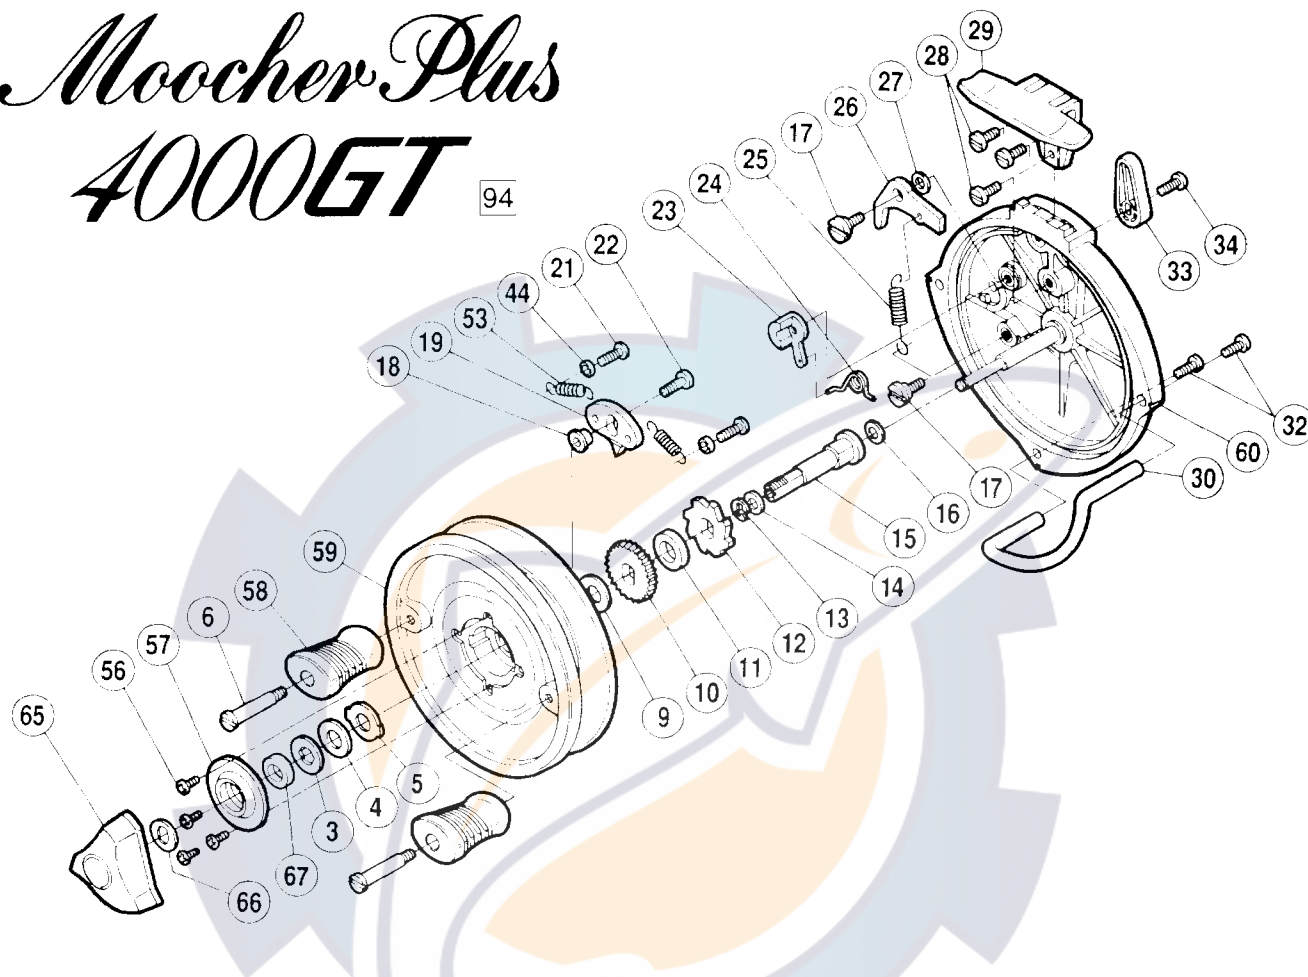

Moocher Plus 4000GT

94

Part No.	Description
MCR0003	Key Washer
MCR0004	Drag Washer
MCR0005	Eared Washer
MCR0006	Handle Knod Bolt
MCR0009	Spool Washer
MCR0010	Click Gear
MCR0011	Spacer
MCR0012	Anti-Reverse Ratchet
MCR0013	Main Shaft Retainer
MCR0014	Retainer Spacer
MCR0015	Main Shaft
MCR0016	Main Shaft Washer
MCR0017	Anti-Reverse Pawl Screw
MCR0018	Click Pawl Bushing
MCR0019	Click Pawl
MCR0021	Click Spring Screw
MCR0022	Click Pawl Screw
MCR0023	Anti-Reverse Cam
MCR0024	Anti-Reverse Cam Spring

Part No.	Description
MCR0025	Anti-Reverse Pawl Spring
MCR0026	Anti-Reverse Pawl
MCR0027	Anti-Reverse Pawl Spacer
MCR0028	Stand Screw
MCR0029	Stand
MCR0030	Line Guard
MCR0032	Line Guard Screw
MCR0033	Anti-Reverse Lever
MCR0034	Anti-Reverse Lever Screw
MCR0044	Click Spring Screw Collar
MCR0053	Click Spring
MCR0056	Seal Plate Screw
MCR0057	Seal Plate
MCR0058	Handle Knob
MCR0059	Spool
MCR0060	Back Plate
MCR0065	Drag Knob
MCR0066	Drag Knob Anti-Slip Washer
MCR0067	Seal Plate Spacer