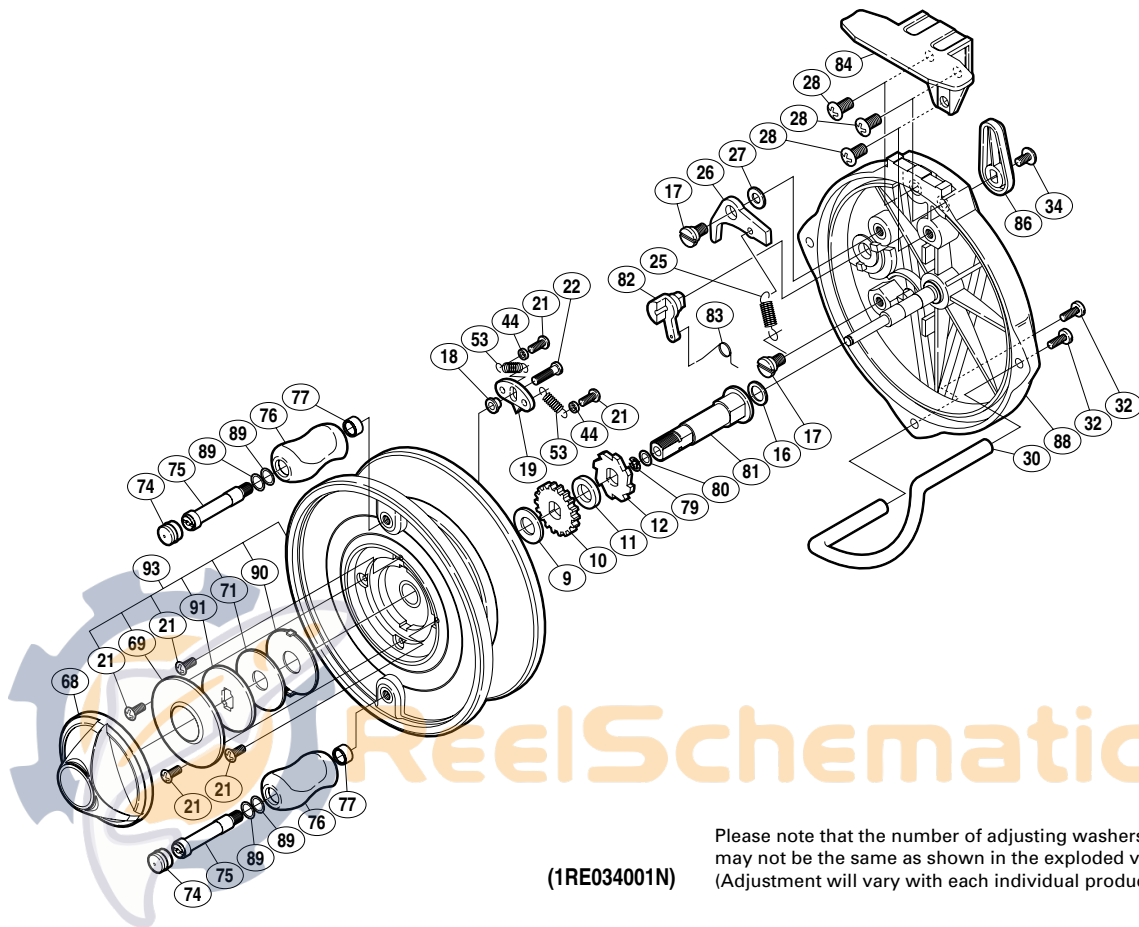

SHIMANO

MOOCHER PLUS

MCR-4000GTPA

(1RE034001N)

Please note that the number of adjusting washers may not be the same as shown in the exploded views. (Adjustment will vary with each individual product.)

Part No.	Description	Part No.	Description
MCR0009	Spool Washer	MCR0068	Drag Knob
MCR0010	Click Gear	MCR0069	Seal Plate
MCR0011	Spacer	MCR0071	Drag Washer
MCR0012	Anti-Reverse Ratchet	MCR0074	Handle Knob Seal
MCR0016	Washer	MCR0075	Handle Knob Shaft
MCR0017	Screw	MCR0076	Handle Knob
MCR0018	Click Pawl Bushing	MCR0077	Handle Knob Bushing
MCR0019	Click Pawl	MCR0079	E Lock
MCR0021	Screw	MCR0080	Spacer
MCR0022	Screw	MCR0081	Main Shaft
MCR0025	Anti-Reverse Pawl Spring	MCR0082	Anti-Reverse Cam
MCR0026	Anti-Reverse Pawl	MCR0083	Anti-Reverse Cam Spring
MCR0027	Spacer	MCR0084	Stand
MCR0028	Screw	MCR0086	Anti-Reverse Switch
MCR0030	Line Guard	MCR0088	Back Plate
MCR0032	Screw	MCR0089	Washer
MCR0034	Screw	MCR0090	Eared Washer
MCR0044	Screw Collar	MCR0091	Key Washer
MCR0053	Click Spring	MCR0093	Spool Assembly