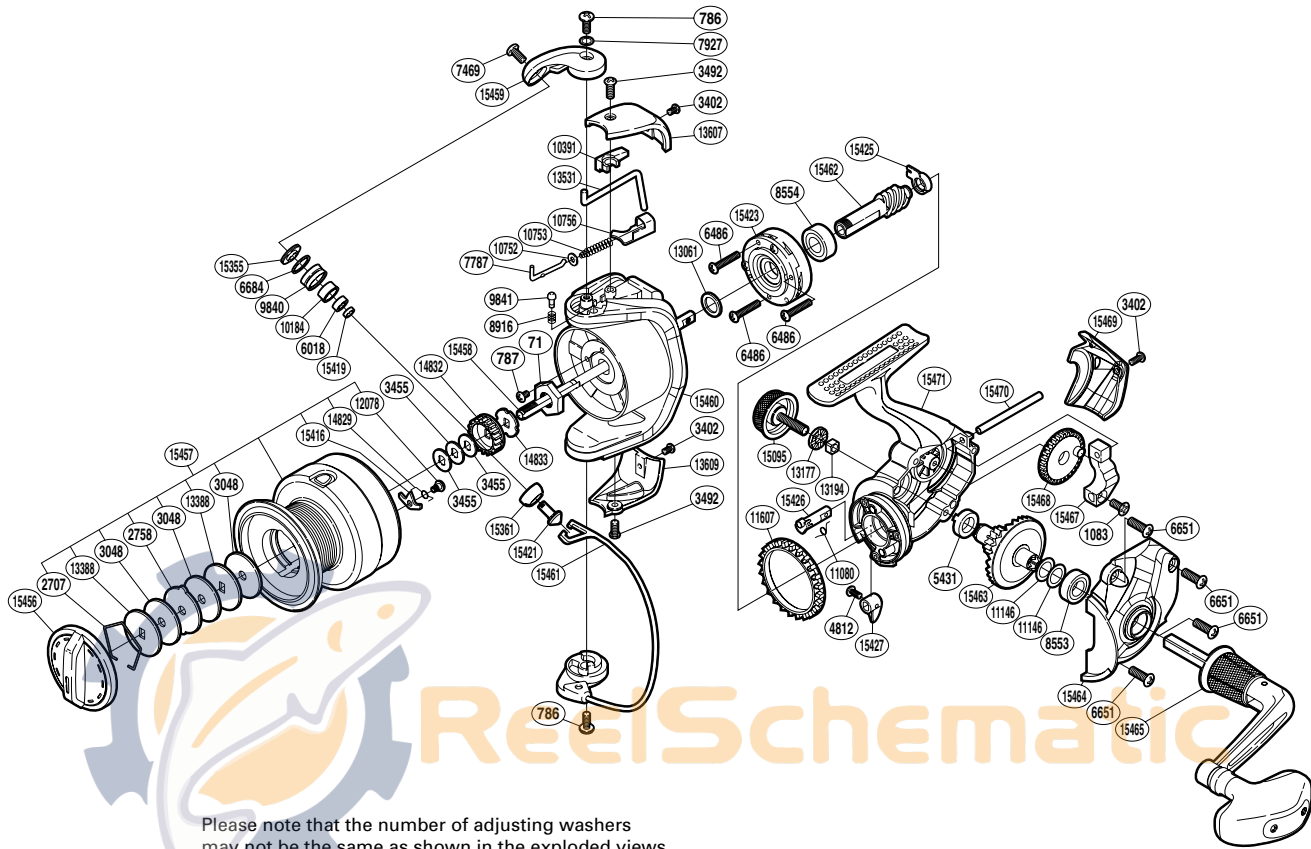

SHIMANO

SAHARA

SH-4000FE

Please note that the number of adjusting washers may not be the same as shown in the exploded views. (Adjustment will vary with each individual product.)

(1SE644004U)

Part No.	Description	Part No.	Description	Part No.	Description
RD 0071	Rotor Nut	RD 9841	Click Pin	RD15416	Drag Click
RD 0786	Screw	RD10184	Line Roller Bushing	RD15419	Bearing Spacer
RD 0787	Screw	RD10391	Bail Trip Cover	RD15421	Line Roller Support
RD 1083	Screw	RD10752	Bail Spring Guide A Support	RD15423	Roller Clutch Assembly
RD 2707	Drag Washers Retainer	RD10753	Bail Spring	RD15425	Pinion Gear Bushing
RD 2758	Eared Washer	RD10756	Bail Spring Seat	RD15426	Anti-Reverse Cam
RD 3048	Drag Washer	RD11080	Anti-Reverse Cam Spring	RD15427	Anti-Reverse Lever
RD 3402	Screw	RD11146	Washer	RD15456	Drag Knob
RD 3455	Spool Washer	RD11607	Friction Ring	RD15457	Spool Assembly
RD 3492	Screw	RD12078	Screw	RD15458	Main Shaft
RD 4812	Screw	RD13061	Washer	RD15459	Bail Arm
RD 5431	Drive Gear Bushing	RD13177	Handle Screw Cap Spacer	RD15460	Rotor
RD 6018	Ball Bearing	RD13194	Handle Screw Lock	RD15461	Bail Assembly
RD 6486	Screw	RD13388	Key Washer	RD15462	Pinion Gear
RD 6651	Screw	RD13531	Bail Trip Lever	RD15463	Drive Gear
RD 6684	Line Roller Spacer	RD13607	Bail Spring Cover	RD15464	Side Cover
RD 7469	Screw	RD13609	Bail Hold Support Guard	RD15465	Handle Assembly
RD 7787	Bail Spring Guide A	RD14829	Drag Click Spring	RD15467	Oscillating Slider
RD 7927	Washer	RD14832	Spool Support A	RD15468	Oscillating Gear
RD 8553	Ball Bearing	RD14833	Spool Support B	RD15469	Rear Protector
RD 8554	Ball Bearing	RD15095	Handle Screw Cap	RD15470	Oscillating Guide
RD 8916	Click Spring	RD15355	Line Roller Washer	RD15471	Body
RD 9840	Line Roller	RD15361	Line Roller Support Cover		