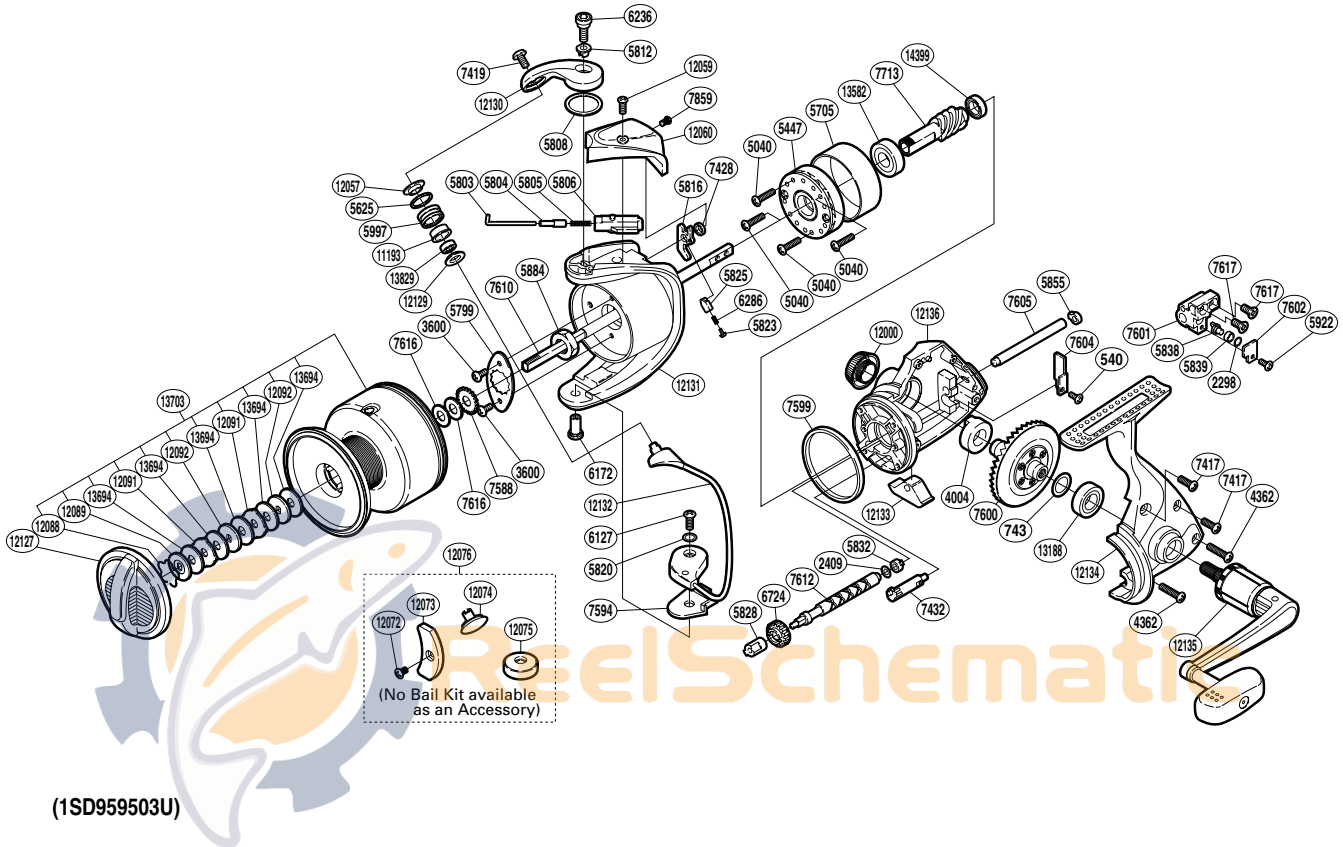

SHIMANO

SPHEROS SA-RB

SP-14000FB

Part No.	Description	Part No.	Description	Part No.	Description
RD 0540	Screw	RD 5922	Screw	RD12059	Screw
RD 0743	Washer	RD 5997	Line Roller	RD12060	Bail Spring Cover
RD 2298	Spacer	RD 6127	Screw	RD12088	Drag Washers Retainer
RD 2409	Spacer	RD 6172	Bail Hold Support Shaft	RD12089	Key Washer
RD 3600	Screw	RD 6236	Screw	RD12091	Eared Washer
RD 4004	Drive Gear Bushing	RD 6286	Bail Trip Lever Spring	RD12092	Key Washer
RD 4362	Screw	RD 6724	Idle Gear	RD12127	Drag Knob
RD 5040	Screw	RD 7417	Screw	RD12129	Bearing Spacer
RD 5447	Roller Clutch Assembly	RD 7419	Screw	RD12130	Bail Arm
RD 5625	Line Roller Spacer	RD 7428	Bail Trip Lever Washer	RD12131	Rotor
RD 5705	Roller Clutch Ring	RD 7432	Anti-Reverse Cam	RD12132	Bail Assembly
RD 5799	Rotor Nut Retainer	RD 7588	Spool Support	RD12133	Anti-Reverse Lever Cover
RD 5803	Bail Spring Guide A	RD 7594	Bail Hold Support Spacer	RD12134	Side Cover
RD 5804	Spring Guide A Support	RD 7599	Friction Ring	RD12135	Handle Assembly
RD 5805	Bail Spring	RD 7600	Drive Gear	RD12136	Body
RD 5806	Bail Spring Guide B	RD 7601	Oscillating Slider	RD13188	Ball Bearing
RD 5808	Washer	RD 7602	Oscillating Slider Retainer	RD13582	Ball Bearing
RD 5812	Screw Collar	RD 7604	Worm Shaft Retainer	RD13694	Drag Washer
RD 5816	Bail Trip Lever	RD 7605	Oscillating Guide	RD13703	Spool Assembly
RD 5820	Spacer	RD 7610	Main Shaft	RD13829	Ball Bearing
RD 5823	Lever Spring Guide A	RD 7612	Worm Shaft	RD14399	Ball Bearing
RD 5825	Lever Spring Guide B	RD 7616	Spool Washer		
RD 5828	Worm Bushing (Front)	RD 7617	Screw		
RD 5832	Worm Bushing (Rear)	RD 7713	Pinion Gear	RD12072	Screw (accessory)
RD 5838	Oscillating Pawl	RD 7859	Screw	RD12073	Counter Weight (rotor) (accessory)
RD 5839	Oscillating Slider Bushing	RD11193	Line Roller Bushing	RD12074	Line Roller Support B (accessory)
RD 5855	Oscillating Guide Holder	RD12000	Handle Screw Cap	RD12075	Counter Weight (bail) (accessory)
RD 5884	Rotor Nut	RD12057	Line Roller Washer	RD12076	Counter Weight Set (accessory)