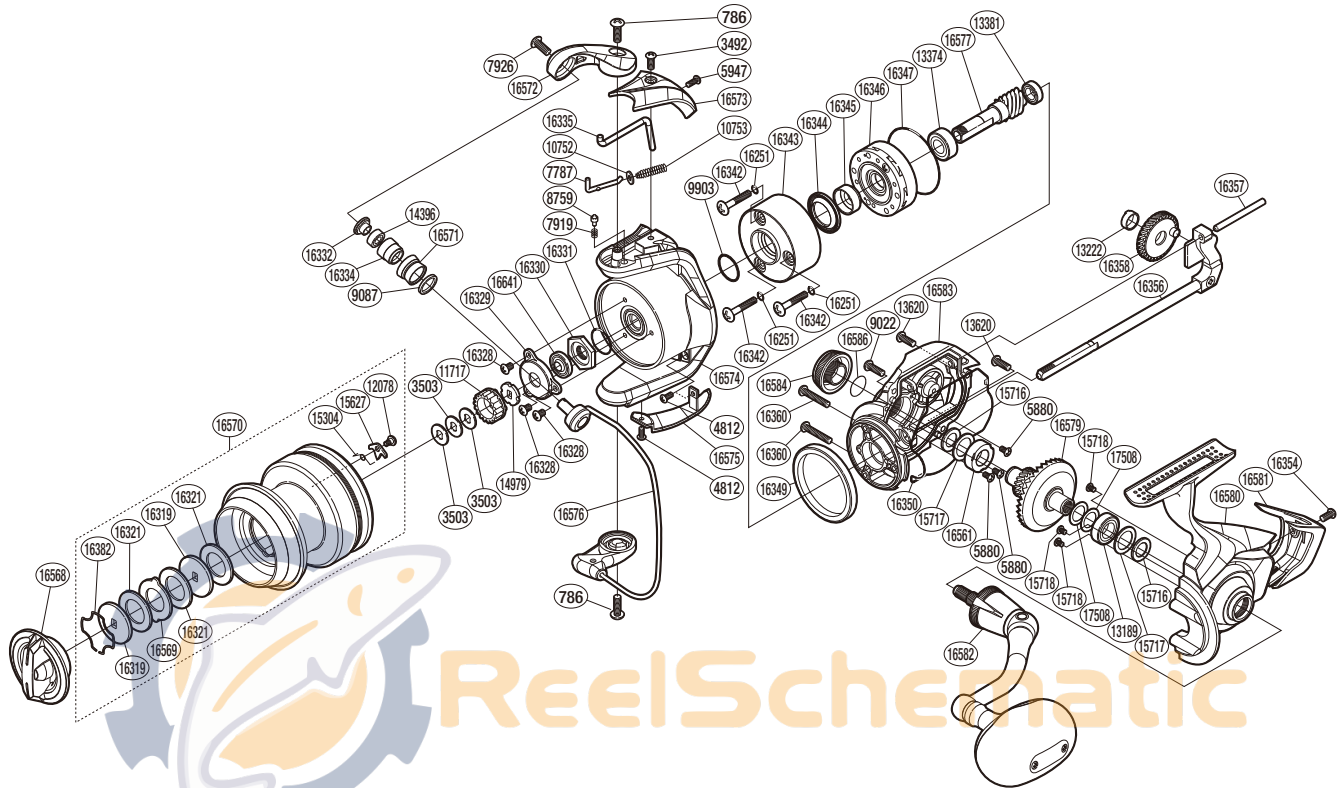

# SHIMANO

## SPHEROS S A-RB

## 14SP5000SW

Please note that the number of adjusting washers may not be the same as shown in the exploded views. (Adjustment will vary with each individual product.)

(51SD955004G)

Part No.	Description	Part No.	Description	Part No.	Description
RD 0786	Screw	RD15627	Drag Click	RD16358	Oscillating Gear
RD 3492	Screw	RD15716	Bearing Water Proof	RD16360	Screw
RD 3503	Spool Washer	RD15717	Washer	RD16382	Drag Washers Retainer
RD 4812	Screw	RD15718	Screw	RD16561	Drive Gear Bushing
RD 5880	Screw	RD16251	O Ring	RD16568	Drag Knob
RD 5947	Screw	RD16319	Key Washer	RD16569	Eared Washer
RD 7787	Bail Spring Guide A	RD16321	Drag Washer	RD16570	Spool Assembly
RD 7919	Click Spring	RD16328	Screw	RD16571	Line Roller
RD 7926	Screw	RD16329	Nut Lock Plate	RD16572	Bail Arm
RD 8759	Click Pin	RD16330	Rotor Nut	RD16573	Bail Spring Cover
RD 9022	Screw	RD16331	O Ring	RD16574	Rotor
RD 9087	Line Roller Spacer	RD16332	Line Roller Washer	RD16575	Bail Hold Support Guard
RD 9903	O Ring	RD16333	Line Roller Bushing	RD16576	Bail Assembly
RD10752	Spring Guide A Support	RD16335	Bail Trip Lever	RD16577	Pinion Gear
RD10753	Bail Spring	RD16342	Screw	RD16579	Drive Gear
RD11717	Spool Support A	RD16343	Roller Clutch Water Proof Cover	RD16580	Side Cover
RD12078	Screw	RD16344	Roller Clutch Water Proof	RD16581	Rear Protector
RD13189	Ball Bearing	RD16345	Rotor Ring	RD16582	Handle Assembly
RD13222	Oscillating Gear Bushing	RD16346	Roller Clutch Assembly	RD16583	Body
RD13374	Ball Bearing	RD16347	Roller Clutch Cover Seal	RD16584	Handle Screw Cap
RD13381	Ball Bearing	RD16349	Friction Ring	RD16586	O Ring
RD13620	Screw	RD16350	Body Seal	RD16641	Bearing Water Proof
RD14396	Ball Bearing	RD16354	Screw	RD17508	Washer
RD14979	Spool Support B	RD16356	Main Shaft Assembly		
RD15304	Drag Click Spring	RD16357	Oscillating Guide		