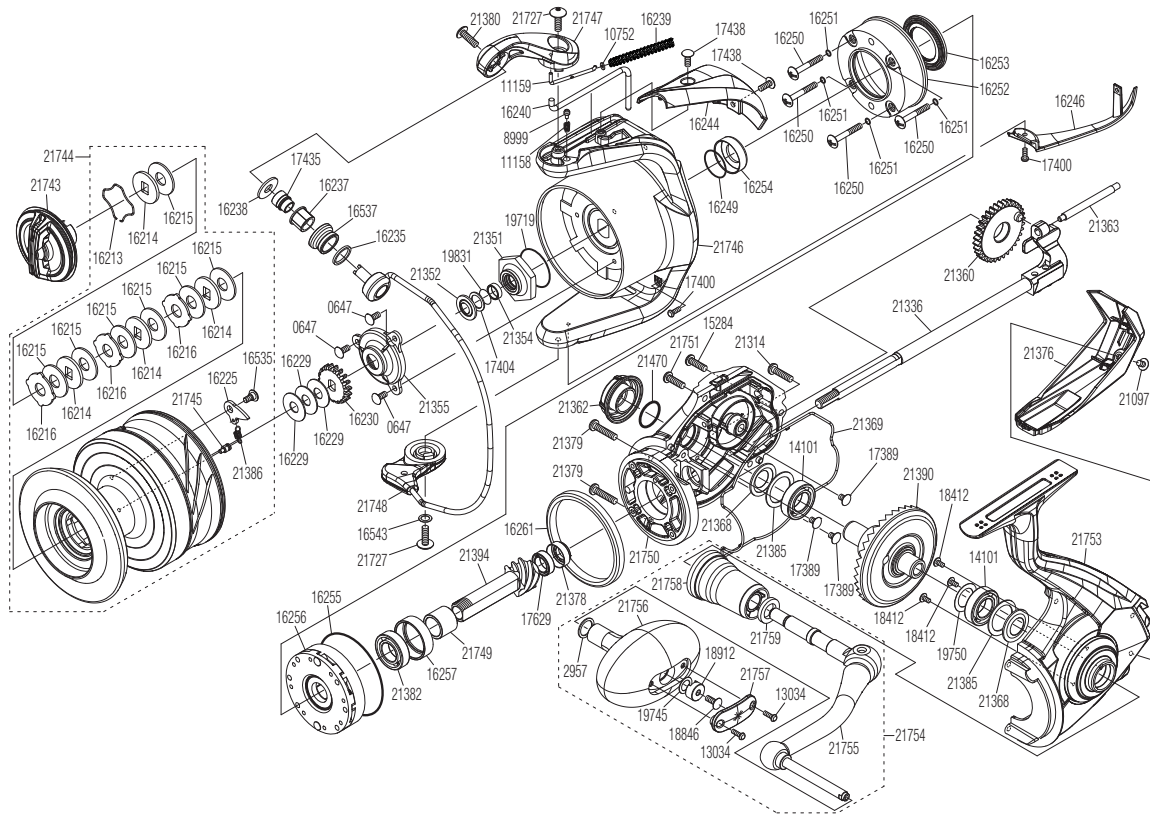

SHIMANO

SPHEROS

SP-SW18000HG

Please note that the number of adjusting washers may not always be the same as shown in the exploded view.

(51SF53X183X)

Please note that your actions take full responsibility when you take it apart.