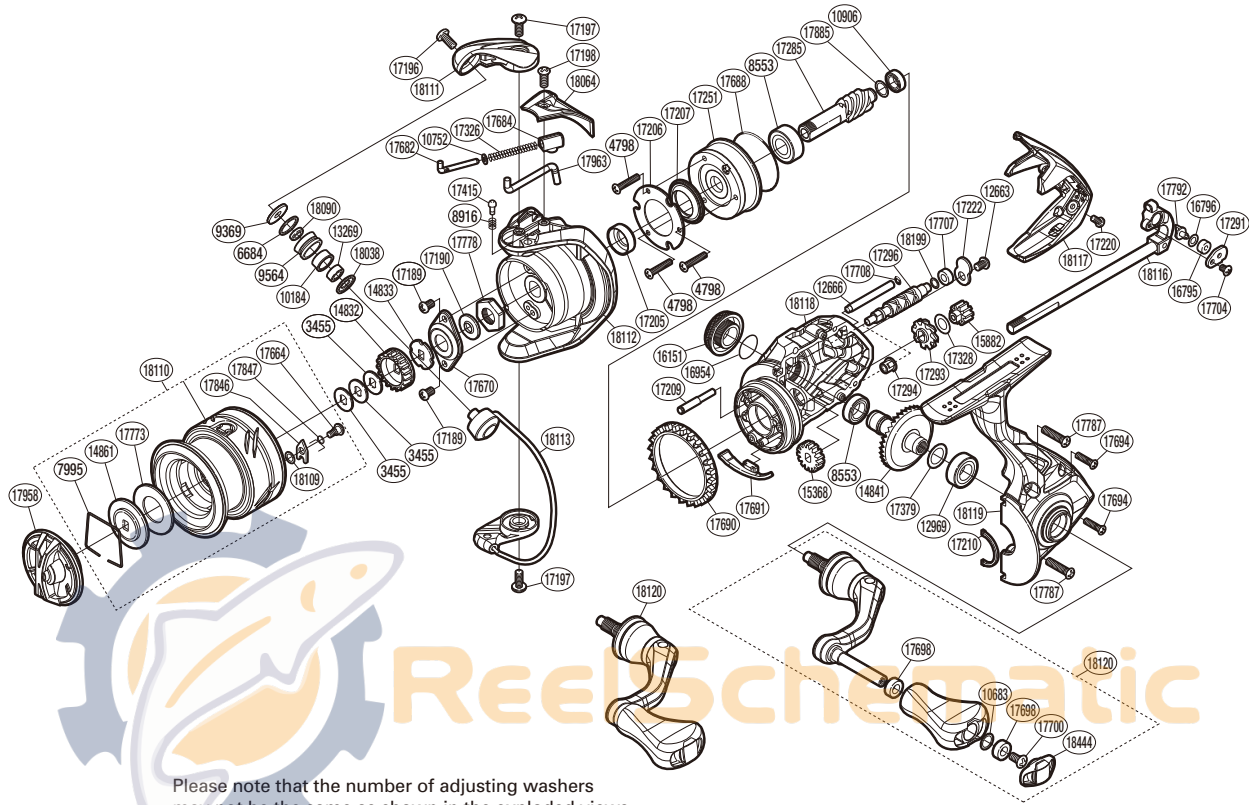

SHIMANO

ULTEGRA S A-RB

ULT-1000HGFB

Please note that the number of adjusting washers may not be the same as shown in the exploded views. (Adjustment will vary with each individual product.)

(51SF03B010X)

Part No.	Description	Part No.	Description	Part No.	Description
RD 3455	Spool Washer	RD17197	Screw	RD17704	Screw
RD 4798	Screw	RD17198	Screw	RD17707	Worm Bushing
RD 6684	Line Roller Spacer	RD17205	Rotor Ring	RD17708	O Ring
RD 7995	Drag Washers Retainer	RD17206	Roller Clutch Reinforce	RD17773	Drag Washer
RD 8553	Ball Bearing	RD17207	Roller Clutch Water Proof	RD17778	Rotor Nut
RD 8916	Click Spring	RD17209	Idle Gear B Shaft	RD17787	Screw
RD 9369	Washer	RD17210	Flange Water Proof	RD17792	Oscillating Pawl
RD 9564	Line Roller	RD17220	Screw	RD17846	Drag Click
RD10184	Line Roller Bushing	RD17222	Worm Shaft Retainer	RD17847	Drag Click Spring
RD10683	Washer	RD17251	Roller Clutch Assembly	RD17885	Washer
RD10752	Bail Spring Guide A Support	RD17285	Pinion Gear	RD17958	Drag Knob
RD10906	Ball Bearing	RD17291	Oscillating Pawl Cover	RD17963	Bail Trip Lever
RD12663	Screw	RD17293	Idle Gear B (Large)	RD18038	Line Roller Support (B)
RD12666	Oscillating Guide A	RD17294	Worm Bushing (Front)	RD18064	Bail Spring Cover
RD12969	Ball Bearing	RD17296	Worm Shaft	RD18090	Bearing Spacer
RD13269	Ball Bearing	RD17326	Bail Spring	RD18109	Washer
RD14832	Spool Support A	RD17328	Washer	RD18110	Spool Assembly
RD14833	Spool Support B	RD17379	Washer	RD18111	Bail Arm
RD14841	Drive Gear	RD17415	Click Pin	RD18112	Rotor
RD14861	Key Washer	RD17664	Screw	RD18113	Bail Assembly
RD15368	Idle Gear	RD17670	Rotor Nut Lock Plate	RD18116	Main Shaft Assembly
RD15882	Idle Gear B (Small)	RD17682	Bail Spring Guide A	RD18117	Rear Protector
RD16151	Handle Screw Cap	RD17684	Bail Spring Seat	RD18118	Body
RD16795	Oscillating Slider Bushing	RD17688	O Ring	RD18119	Side Cover
RD16796	Spacer	RD17690	Friction Ring	RD18120	Handle Assembly
RD16954	O Ring	RD17691	Bail Trip Strike	RD18199	Washer
RD17189	Screw	RD17694	Screw	RD18444	Handle Knob Seal
RD17190	Bearing Water Proof	RD17698	Handle Knob Bushing		
RD17196	Screw	RD17700	Screw	RD18054	Anti Line Slip Sticker