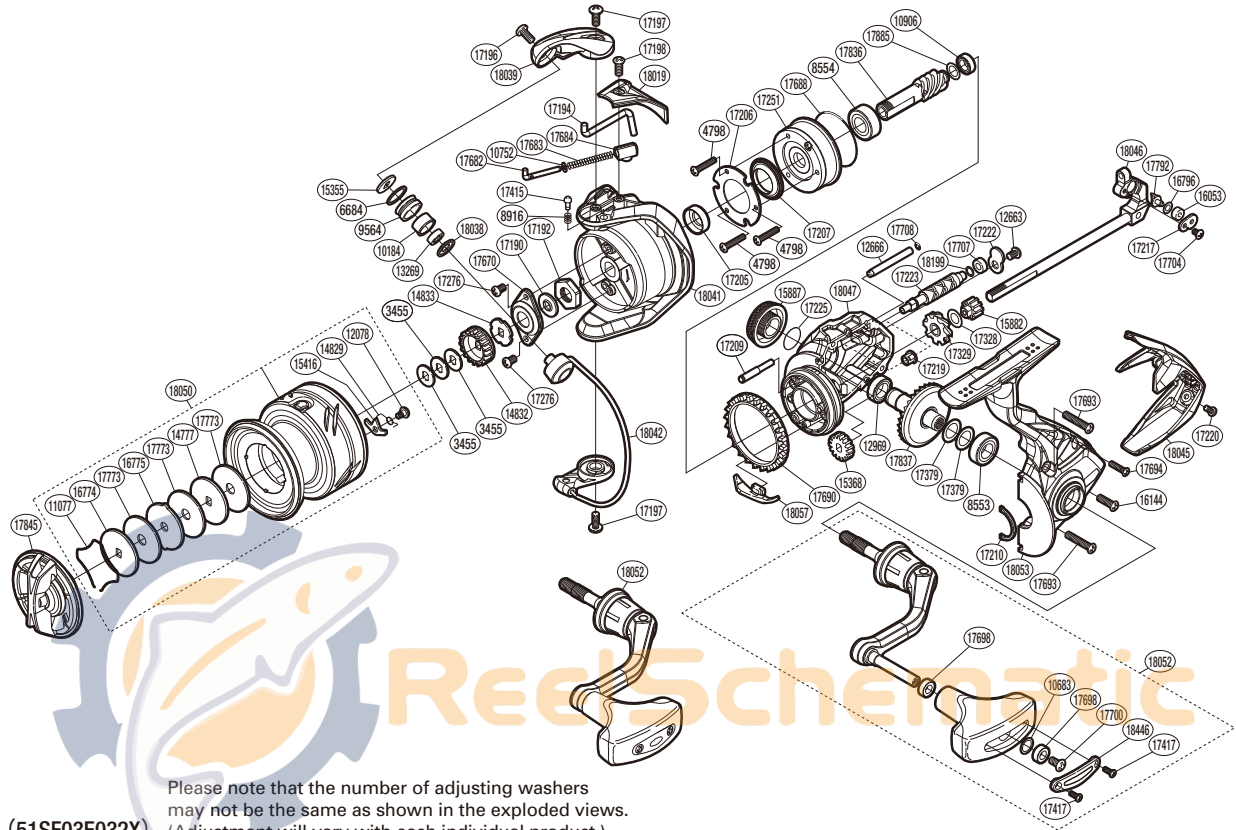

## ULT-C3000HGFB

Please note that the number of adjusting washers may not be the same as shown in the exploded views. (Adjustment will vary with each individual product.)

(51SF03E032X)

Part No.	Description	Part No.	Description	Part No.	Description
RD 3455	Spool Washer	RD16796	Spacer	RD17690	Friction Ring
RD 4798	Screw	RD17190	Bearing Water Proof	RD17693	Screw
RD 6684	Line Roller Spacer	RD17192	Rotor Nut	RD17694	Screw
RD 8553	Ball Bearing	RD17194	Bail Trip Lever	RD17698	Handle Knob Bushing
RD 8554	Ball Bearing	RD17196	Screw	RD17700	Screw
RD 8916	Click Spring	RD17197	Screw	RD17704	Screw
RD 9564	Line Roller	RD17198	Screw	RD17707	Worm Bushing
RD10184	Line Roller Bushing	RD17205	Rotor Ring	RD17708	O Ring
RD10683	Washer	RD17206	Roller Clutch Reinforce	RD17773	Drag Washer
RD10752	Bail Spring Guide A Support	RD17207	Roller Clutch Water Proof	RD17792	Oscillating Pawl
RD10906	Ball Bearing	RD17209	Idle Gear B Shaft	RD17836	Pinion Gear
RD11077	Drag Washers Retainer	RD17210	Flange Water Proof	RD17837	Drive Gear
RD12078	Screw	RD17211	Oscillating Pawl Cover	RD17845	Drag Knob
RD12663	Screw	RD17219	Worm Bushing (Front)	RD17885	Washer
RD12666	Oscillating Guide A	RD17220	Screw	RD18019	Bail Spring Cover
RD12969	Ball Bearing	RD17222	Worm Shaft Retainer	RD18038	Line Roller Support (B)
RD13269	Ball Bearing	RD17223	Worm Shaft	RD18039	Bail Arm
RD14777	Key Washer	RD17225	O Ring	RD18041	Rotor
RD14829	Drag Click Spring	RD17251	Roller Clutch Assembly	RD18042	Bail Assembly
RD14832	Spool Support A	RD17276	Screw	RD18045	Rear Protector
RD14833	Spool Support B	RD17328	Washer	RD18046	Main Shaft Assembly
RD15355	Line Roller Washer	RD17329	Idle Gear B (Large)	RD18047	Body
RD15368	Idle Gear	RD17379	Washer	RD18050	Spool Assembly
RD15416	Drag Click	RD17415	Click Pin	RD18052	Handle Assembly
RD15882	Idle Gear B (Small)	RD17417	Screw	RD18053	Side Cover
RD15887	Handle Screw Cap	RD17670	Rotor Nut Lock Plate	RD18057	Bail Trip Strike
RD16053	Oscillating Slider Bushing	RD17682	Bail Spring Guide A	RD18199	Washer
RD16144	Screw	RD17683	Bail Spring	RD18446	Handle Knob I.D. Plate
RD16774	Key Washer	RD17684	Bail Spring Seat		
RD16775	Eared Washer	RD17688	O Ring	RD18054	Anti Line Slip Sticker