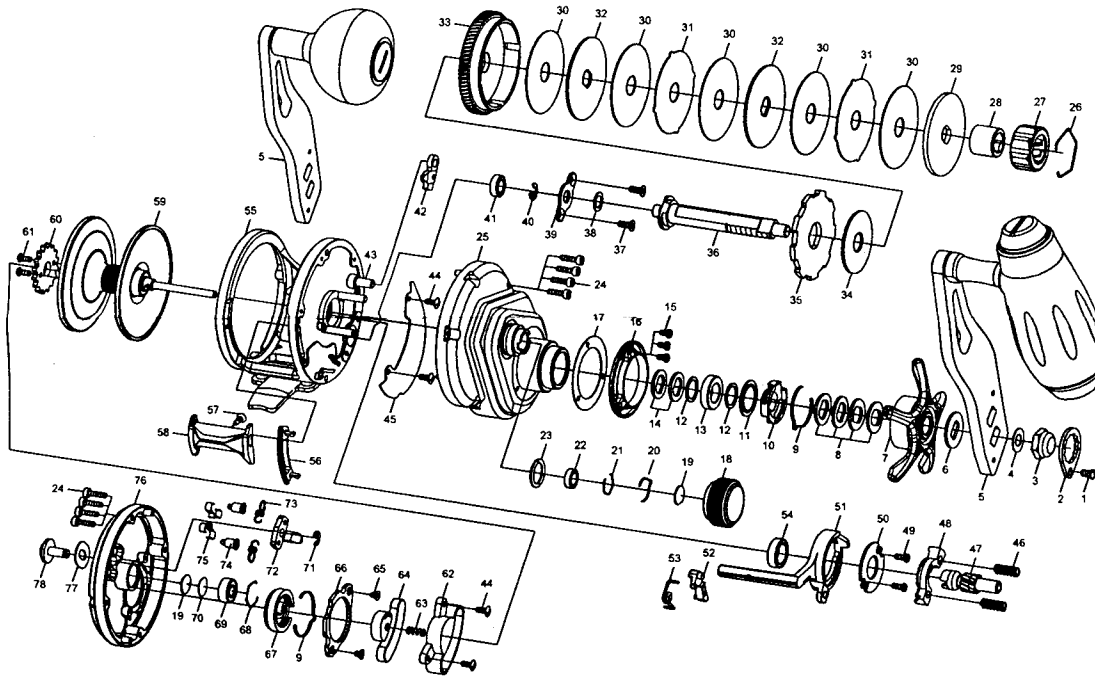

# SALTWATER REEL VICTOR TYA5R/TYA5HR

Key NO.	Parts No.	Parts name	Key NO.	Parts No.	Parts name
1	2E0-006-03	X26M-045 SCREW	44	2E2-092-01	B20M-050 SCREW
2	2F6-043-01	ROTOR NUT HOLDING PLATE	45	2F5-572-01	DUST COVER
3	2E3-027-01	HANDLE NUT	46	2Q1-144-01	YOKE SPRING
4	2W1-075-02	051-100 WASHER	47	2G2-212-01	PINION GEAR
5	2YH-581-01	HANDLE TOTAL ASSEMBLY	48	2A2-140-01	PINION YOKE
6	2W2-044-01	KEY WASHER	49	2E2-044-01	A20M-050 SCREW
7	2YD-145-01	STAR DRAG LEVER ASSY	50	2F8-159-01	CLUTCH CAM RETAINER
8	2L1-026-01	SPRING WASHER	51	2A2-138-01	CLUTCH CAM
9	2L3-058-01	CLICK LEAF SPRING	52	2A4-108-01	CLUTCH PAWL
10	2F8-147-01	CLICK LEAF SPRING HOLDER	53	2Q3-139-01	CLUTCH PAWL SPRING
11	2E9-063-01	PROOF WATER RING	54	2Z1-010-02	812-3.5 BALL BEARING
12	2W1-035-06	080-105 WASHER	55	2YB-300-01	BODY ASSEMBLY
13	2Z1-004-02	814-3.5 BALL BEARING	56	2C4-031-01	CASTING BAR GUIDE
14	2W2-043-01	KEY WASHER	57	2E1-059-01	F20-060 SCREW
15	2E2-050-01	A20M-035 SCREW	58	2S3-041-01	CASTING BUTTON
16	2F5-570-01	REAR COVER	59	2YT-619-01	SPOOL TOTAL ASSEMBLY
17	2F5-589-01	RING B	60	2F3-087-01	CLICK GEAR
18	2YD-138-01	DRAG KNOB ASSEMBLY	61	2E2-099-01	B20M-050 SCREW
19	2W5-079-04	CAST CONTROL SPACER	62	2F8-161-01	FIXER
20	2L3-061-01	CLICK LEAF SPRING	63	2Q1-014-01	CLICK PIN SPRING
21	2E4-019-01	BEARING RETAINER	64	2YD-137-01	MAGNET ASSEMBLY
22	2Z1-001-02	508-2.5 BALL BEARING	65	2E2-103-01	F20M-030 SCREW
23	2E9-062-01	O RING	66	2F3-088-01	DRAG KNOB CLICK NUT
24	2E2-107-01	H20M-080 SCREW	67	2D1-102-01	BRAKE ADJUSTING KNOB
25	2YF-216-01	RIGHT SIDE COVER TOTAL ASSEMBLY	68	2E4-011-01	BEARING RETAINER
26	2E4-021-01	DRAG WASHER RETAINER	69	2Z1-022-02	410-4 BALL BEARING
27	2YZ-013-01	ONE-WAY CLUTCH BEARING ASSEMBLY	70	2W5-079-04	CAST CONTROL SPACER
28	2A4-026-01	ONE-WAY CLUTCH INNER TUBE	71	2E5-006-01	E2.5 RETAINER
29	2W2-096-02	KEY WASHER	72	2F4-026-01	CLICK PAWL
30	2W1-296-01	082-345 WASHER	73	2Q2-028-01	SPRING
31	2W3-044-01	EARED WASHER	74	2E0-068-01	SCREW
32	2W2-096-01	KEY WASHER	75	2L5-030-01	CLICK PLATE
33	2G1-184-01	DRIVE GEAR	76	2F5-591-01	LEFT SIDE COVER
34	2W1-090-03	082-260 WASHER	77	2W5-040-02	CLICK SWITCH WASHER
35	2A3-051-01	RATCHET	78	2F7-014-01	CLICK SWITCH
36	2M3-194-02	DRIVE SHAFT			SPECIAL PARTS
37	2E2-009-02	F23M-060 SCREW			HANDLE TOTAL ASSEMBLY
38	2W1-070-03	052-080 WASHER	5	2YH-591-01	HANDLE TOTAL ASSEMBLY
39	2F6-149-01	DRIVE SHAFT RETAINER			TYA5HR SPECIAL PARTS
40	2E5-013-01	E3.0 RETAINER	25	2YF-216-02	RIGHT SIDE COVER TOTAL ASSEMBLY
41	2Z1-017-02	509-3 BALL BEARING	33	2G1-191-01	DRIVE GEAR
42	2YA-045-01	ANTI-REVERSE PAWL ASSEMBLY	47	2G2-213-01	PINION GEAR
43	2P1-078-01	ANTI-REVERSE PAWL PIN	76	2F5-591-02	LEFT SIDE COVER