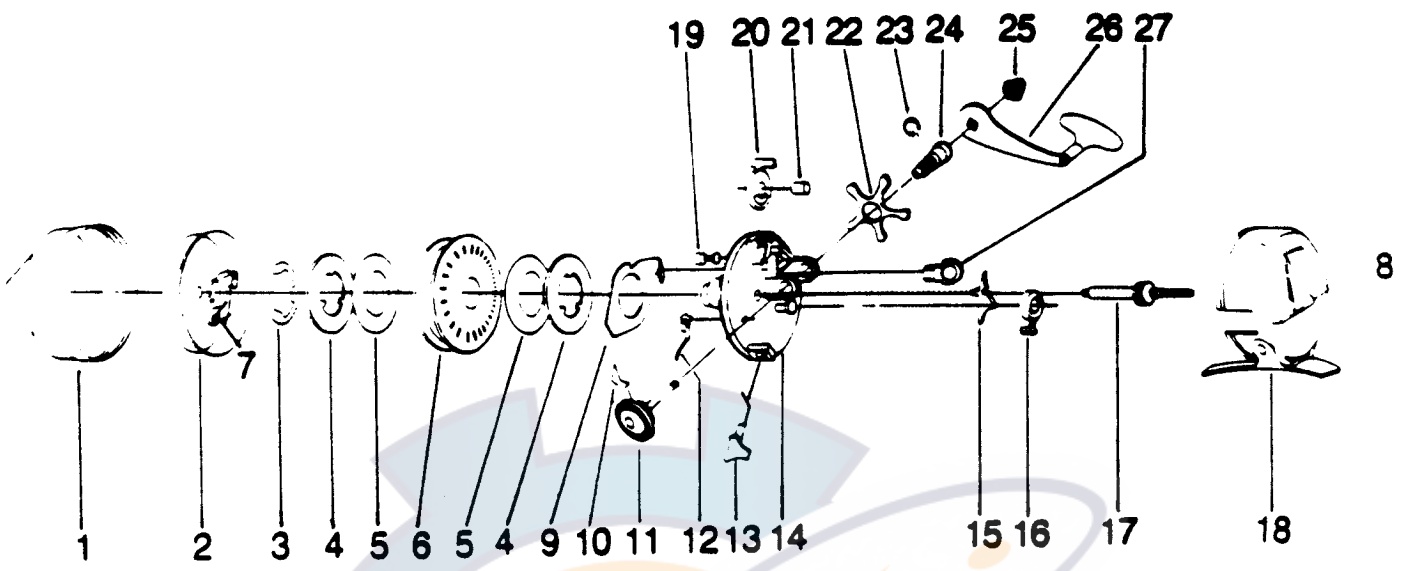

# ZEBCO PRO STICK™ 888 (PowerLever Drag)

KEY PART NO. NO.	DESCRIPTION	PRICE
1 FE324-1	FRONT COVER S/A	6.02
2 EE310-1	SPINNERHEAD ASSY.	6.03
3 GZ034-1	SPOOL RETAINER CLIP	.52
4 CJ040-1	SPOOL WASHER (METAL)	.88
5 EE108	SPOOL WASHER	.34
6 EE021	SPOOL	3.90
6 EE321-25H	WOUND SPOOL W/258 MONO HI	6.02
7 PZ049	PICK-UP PIN SPRING	.39
8 PY009	THUMB STOP	.98
9 FE027	CLUTCH RING	2.41
10 EE052	ANTI-REVERSE DRAG	.34
11 EE308	CRANK SHAFT ASSY.	4.47
12 RY033	RATCHET SPRING	.39
13 EE014	BAIT CLICKER	1.27
14 EE301	808/888 BODY S/A	4.71
15 EE063	ANTI-REVERSE PAWL	.46
16 EE002	A/R ACTUATOR	.63
17 EE315	CENTER SHAFT S/A	3.44
18 EE323-2	BACK COVER S/A	5.44
19 FE090	SPOOL LOCK PISTON	.85
20 FE164	SPOOL LOCK LEVER	.39
21 FE103	POWER LEVER LOCK PIN	.52
22 FE032	DRAG STAR	1.27
23 EE121	RETAINER CLIP	.46
24 FE026	RETAINER SHAFT BUSHING	.89
25 QZ003	CRANK NUT	.67
26 PY318-4	CRANK HANDLE S/A	3.30
27 FE054	SLIDE ACTUATOR	.85

Prices subject to change without notice. Prices do not include postage and handling.

**PLEASE ORDER BY PART NUMBER**

Rev. 11/90

Zebco Division Brunswick Corporation, Box 270, Tulsa, OK 74101 USA 918-639-8881