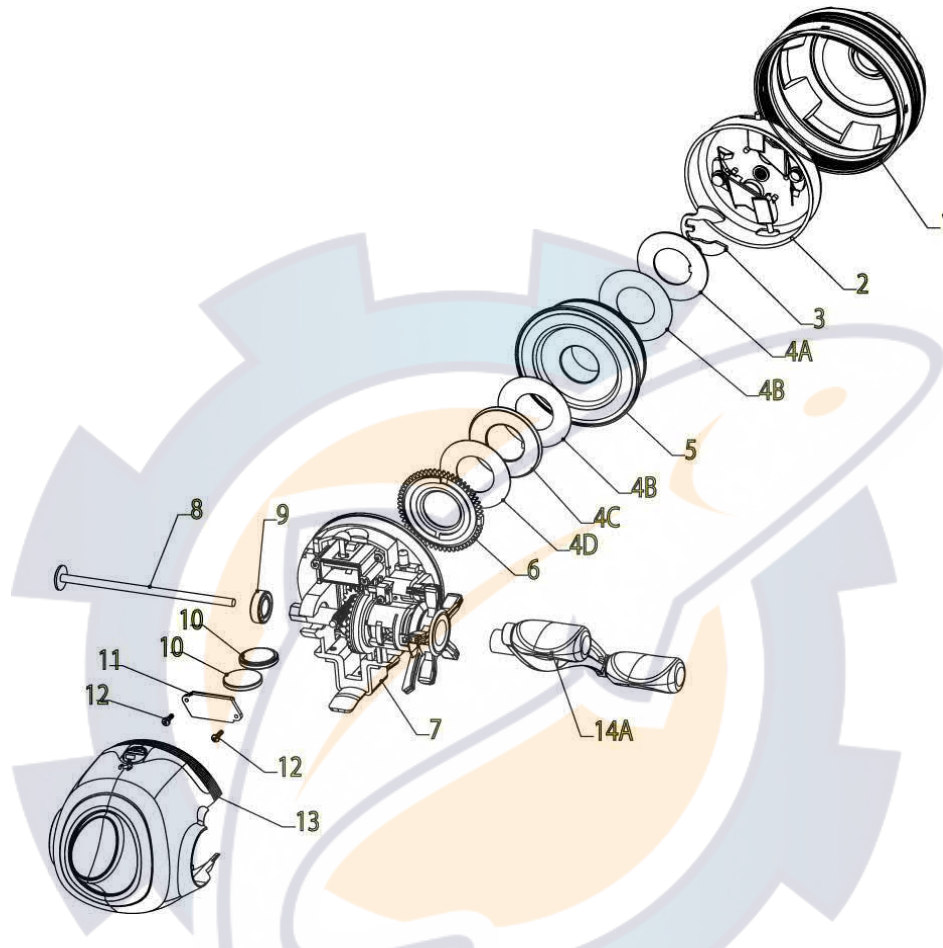

ZEBCO

HawgSeeker

Bite Alert

HawgSeeker Bite Alert Spincast Reel Part List

Key #	Description	Part No.	Key #	Description	Part No.
1	Front Cover Assembly	XE324-01	11	Module Cover Kit includes:	XE4154-01
2	Spinner Head Assembly	XE310-01		11A - Module Cover	
3	Spool Clip	XE034-01		11B - Module Cover Gasket	
4	Drag Washer Kit includes:	XE4108-01	12	M2 X 6 Screw	XE149-01
	4A - Keyed Drag Washer		13	Back Cover Assembly	XE323-01
	4B - Drag Washer		14	Crank Handle Kit includes:	XE4318-01
	4C - Tapered Drag Washer			14A - Crank Rod Handle Assembly	
	4D - Spring Washer			8 - Crank Rod Handle Assembly	
5	Spool Assembly	XE321-01			
6	Drag Cam	XE027-01			
7	Body Assembly	XE301-01			
8	Crank Rod	XE067-01			
9	Ball Bearing	EY030-01			
10	Battery, Lithium CR20-32	XE157-01			