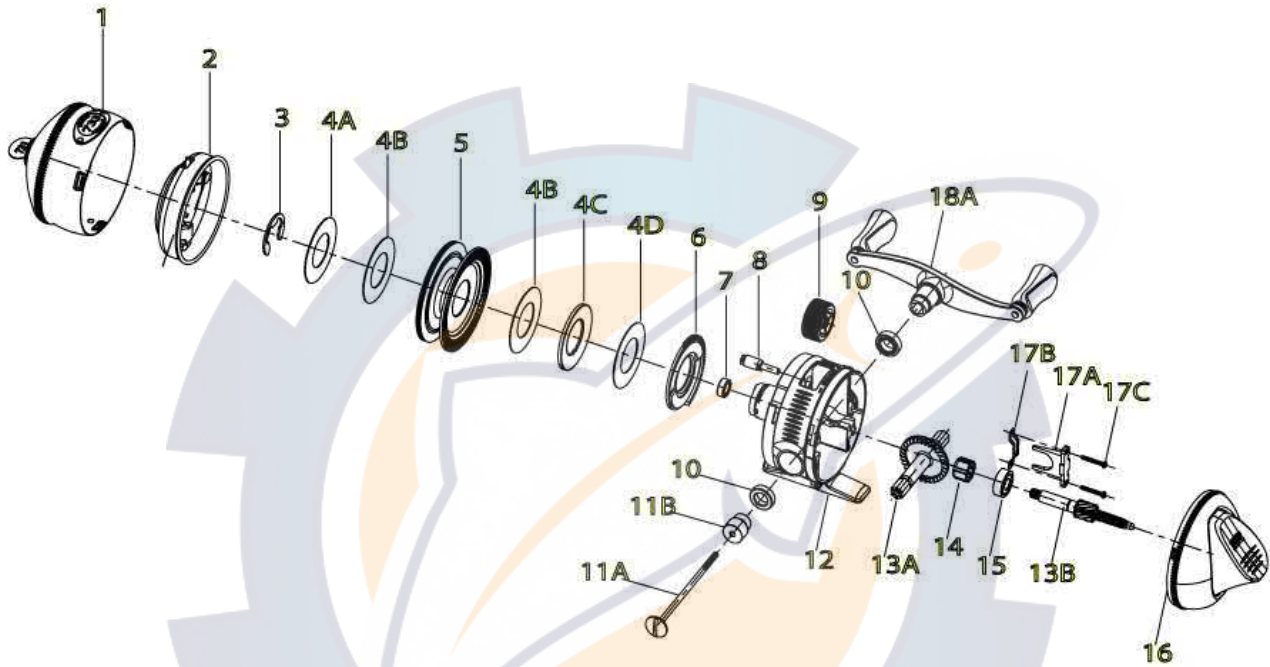

ZEBCO

Platinum

733

ZEBCO 733 Platinum Spincast Reel Part List

Key #	Description	Part No.	Key #	Description	Part No.
1	Front Cover Assembly	VZ324-01	13	Drive Gear & Pinion Kit includes:	VZ4012-01
2	Spinner Head Assembly	VZ310-01		13A - Drive Gear	
3	Spool Clip	VZ034-01		13B - Pinion Assembly	
4	Drag Washer Kit includes:	VZ4108-01	14	Clutch, Anti-Reverse	NR112-01
	4A - Keyed Drag Washer		15	Stainless Steel Ball Bearing	VZ017-01
	4B - Drag Washer		16	Back Cover Assembly	VZ323-01
	4C - Tapered Drag Washer		17	Bearing Retainer Wedge Kit includes:	VZ4029-01
	4D - Spring Washer			17A - Wedge, Bearing Retainer	
5	Spool Assembly	VZ321-01		17B - Wedge Spring	
6	Drag Cam	VZ027-01		17C - Self Tapping Screw	
7	Stainless Steel Ball Bearing	VZ097-01	18	Crank Handle Kit includes:	VZ4318-01
8	Drag Pinion	VZ054-01		18A - Crank Handle Assembly	
9	Drag Wheel	VZ032-01		11A - Crank Rod	
10	Stainless Steel Ball Bearing	VZ030-01		11B - Crank Rod Spacer	
11	Crank Rod Kit includes:	VZ4067-01			
	11A - Crank Rod				
	11B - Crank Rod Spacer				
12	Body Assembly	VZ301-01			