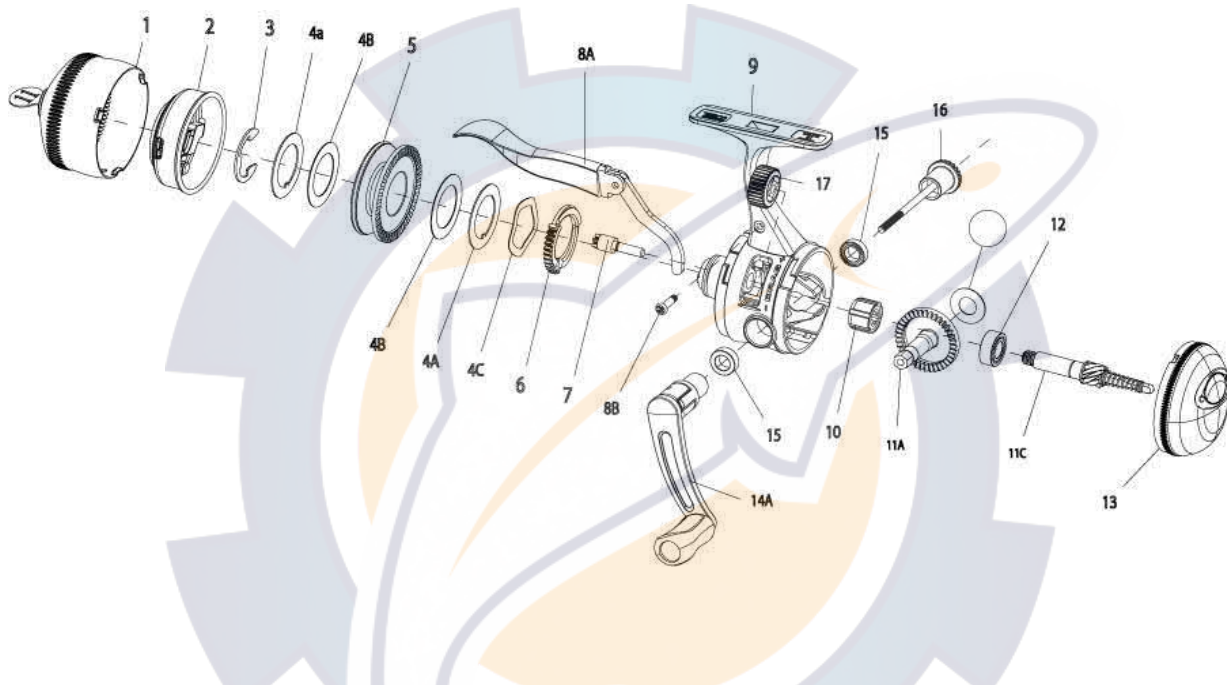

### 11PLT

**Zebeo 11 Micro Platinum Triggerspin Reel Part List**

Key #	Description	Part No.	Key #	Description	Part No.
1	Front Cover Assembly	UY324-01	10	Anti-Reverse Clutch	NR112-01
2	Spinnerhead Assembly	MY310-01	11	Drive Gear Kit includes:	UY4012-02
3	Spool Clip	MY034-01		11A - Drive Gear	MY4012-02
4	Drag Washer Kit includes	MY4108-01		11B - Gear Shim Washer	
	4A - Keyed Drag Washer			11C - Center Shaft Assembly	
	4B - Drag Washer		12	Ball Bearing	MY030-01
	4C - Wave Washer		13	Back Cover Assembly	UY323-03
5	Spool Assembly	MY321-01	14	Crank Handle Kit includes:	UY4318-01
6	Drag Cam	MY027-01		14A - Crank Handle Assembly	
7	Drag Pinion	MY054-01		16 - Crank Rod Assembly	
8	Trigger Assembly Kit	UY4309-01	15	Ball Bearing	MY097-01
	8A - Trigger Assembly		16	Crank Rod Assembly	UY367-01
	8B - Trigger Screw		17	Drag Adjust Wheel	MY032-01
9	Body Assembly	UY301-03			