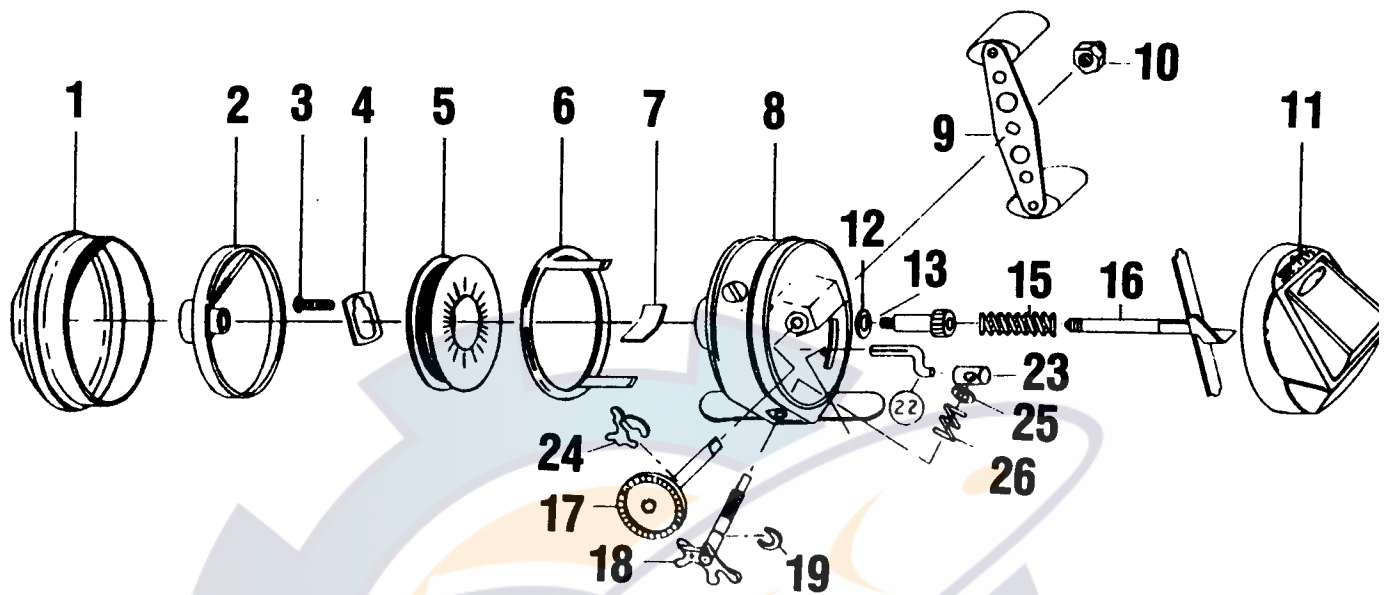

# BROWNING® 750

Key No.	Part No.	Description	Price
1	SJ324	FRONT COVER S/A	3.40
2	SJ310	SPINNER HEAD S/A	3.81
3	SJ040	SPOOL LATCH SCREW	0.20
4	SJ034	SPOOL LATCH	0.30
5	SJ321	SPOOL S/A	1.95
6	SJ346	BRAKE RING S/A	1.50
7	SJ052	DRAG SPRING	0.25
8	SJ301	BODY S/A	6.18
9	KZ318-09	HANDLE S/A	1.60
10	AZ003	CRANK NUT	0.58
11	SJ323	BACK COVER S/A	1.75
12	SJ019	PINION GEAR WASHER	0.20
13	SJ011	PINION	1.55
15	SJ020	CONTROL SHAFT SPRING	0.15
16	SJ331	BRAKE BAR S/A	2.15
17	SJ308	CRANK SHAFT S/A	0.70
18	SJ032	ADJUSTMENT SCREW	0.15
19	SJ029	RETAINER CLIP	0.40
22	SJ035	CLUTCH LINK	0.65
23	SJ036	ADJUSTMENT NUT	1.00
24	SJ061	ANTI REVERSE ACTUATOR	0.10
25	SJ042	DRAG SCREW WASHER	0.25
26	SJ064	DRAG ADJUSTMENT SPRING	0.30

Prices subject to change without notice. Prices do not include postage and handling.

**PLEASE ORDER BY PART NUMBER**

Rev. 6/94

Zebco Division Brunswick Corporation, Box 270, Tulsa, OK 74101 USA 918-836-5581