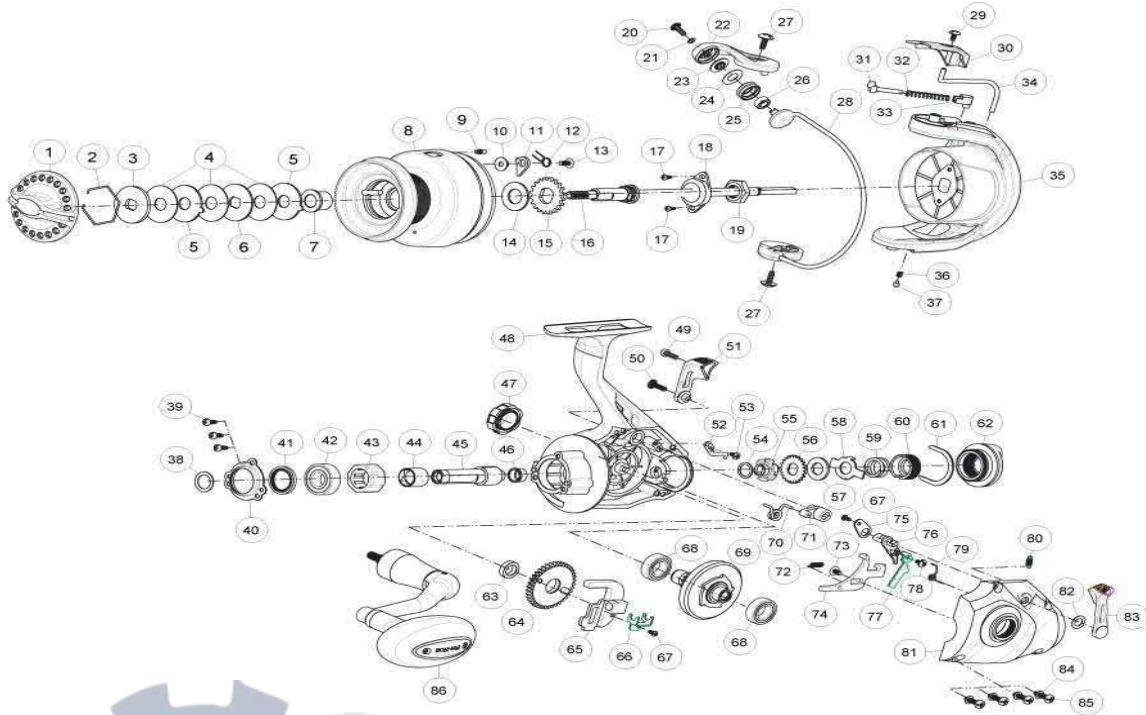

BT60

Fin Nor BAIT TEASER - BT60 Part List

Key No.	Description	Part No.	Qty	Key No.	Description	Part No.	Qty
		BT60				BT60	
1	DRAG KNOB ASSEMBLY	DAD332-01	1	44	SLEEVE	PAB139-01	1
2	SPOOL RETAINER	DAD038-01	1	45	PINION GEAR	DAD011-01	1
3	DRAG WASHER - DOUBLE "D"	EAD080-01	1	46	BEARING	RAB027-02	1
4	DRAG WASHER - FRICTION	DAD033-01	3	47	HANDLE CAP	BT073-01	1
5	DRAG WASHER - EARED	EAD081-01	2	48	BODY	DAD001-01	1
6	DRAG WASHER - DOUBLE "D"	DAD080-01	1	49	SCREW	AT057-02	1
7	SPOOL BUSHING	JO160-01	1	50	SCREW	BAA108-03	1
8	SPOOL ASSEMBLY	DAD321-01	1	51	BAIT LEVER-A	DAD112-01	1
9	POST	DAD062-01	1	52	KNOB ADJUSTMENT CLICK	DAD068-01	1
10	BUSHING	EAD158-01	1	53	TAPPING SCREW	CH094-01	1
11	SPOOL CLICKER	EAD103-01	1	54	SHIM WASHER	DAD039-01	1
12	CLICK SPRING	EAD068-01	1	55	DRIVE	DAD066-01	1
13	SCREW	DAD168-01	1	56	CLICK GEAR	DAD037-01	1
14	WASHER	EAD065-01	1	57	WASHER	EAD033-01	1
15	CLICK WASHER	EAD039-01	1	58	EARED WASHER	DAD081-01	1
16	MAIN SHAFT ASSEMBLY	DAD315-01	1	59	BAIT TENSION SPRING	DAD043-01	1
17	TAPPING SCREW	CH101-01	2	60	DRAG SCREW	DAD034-01	1
18	MAIN SHAFT BUSHING	BT214-01	1	61	RETAINER	DAD078-01	1
19	ROTOR NUT	BT006-01	1	62	BAIT TENSION KNOB	DAD064-01	1
20	SCREW - LINE SLIDER	BAA108-01	1	63	BUSHING - O/S GEAR	BT158-01	1
21	WASHER	RQ142-01	1	64	OSCILLATING GEAR ASSEMBLY	BT353-01	1
22	ARM LEVER	JO007-02	1	65	OSCILLATING SLIDER	DAD025-01	1
23	LINE ROLLER COLLAR	CH102-01	1	66	SLIDER RETAINER	MT078-01	1
24	LINE ROLLER WASHER	DH102-01	1	67	SCREW-SHAFT RETAINER	MT111-01	2
25	LINE ROLLER	CH004-02	1	68	BALL BEARING	BT157-02	2
26	BALL BEARING	DT202-01	1	69	DRIVE GEAR ASSEMBLY	MT312-01	1
27	TAPPING SCREW	JU077-01	1	70	SPRING	DAD216-01	1
28	BAIL HOLDER ASSEMBLY	DAD317-01	1	71	PIN	DAD114-01	1
29	TAPPING SCREW	QW125-03	1	72	SPRING	MT089-01	1
30	ARM LEVER COVER	DAD087-01	1	73	SCREW	NT168-01	1
31	PIN	JO031-01	1	74	PAWL	MT063-01	1
32	SPRING	YAA089-01	1	75	RETAINER PLATE	MT118-01	1
33	ACTUATOR	JO258-01	1	76	PIVOT PIN	EAD114-01	1
34	KICK LEVER	DAD019-01	1	77	TRIP LINK	MT096-01	1
35	ROTOR	DAD009-01	1	78	SCREW	NT163-01	1
36	SPRING	DAD089-01	1	79	SPRING	MT117-01	1
37	PIN	DAD031-01	1	80	CLICK SPRING	EAD089-01	1
38	WASHER	MT110-01	2	81	BODY COVER ASSEMBLY	DAD323-01	1
39	TAPPING SCREW	WW107-01	3	82	WASHER	DAD065-01	1
40	BEARING PLATE	DAD159-01	1	83	BAIT LEVER-B	EAD112-01	1
41	RUBBER SEAL	PAB262-01	1	84	WASHER	JM035-01	4
42	BALL BEARING	DT157-02	1	85	TAPPING SCREW	JU057-02	4
43	ONE WAY CLUTCH	CAB063-01	1	86	HANDLE ASSEMBLY	DAD318-01	1