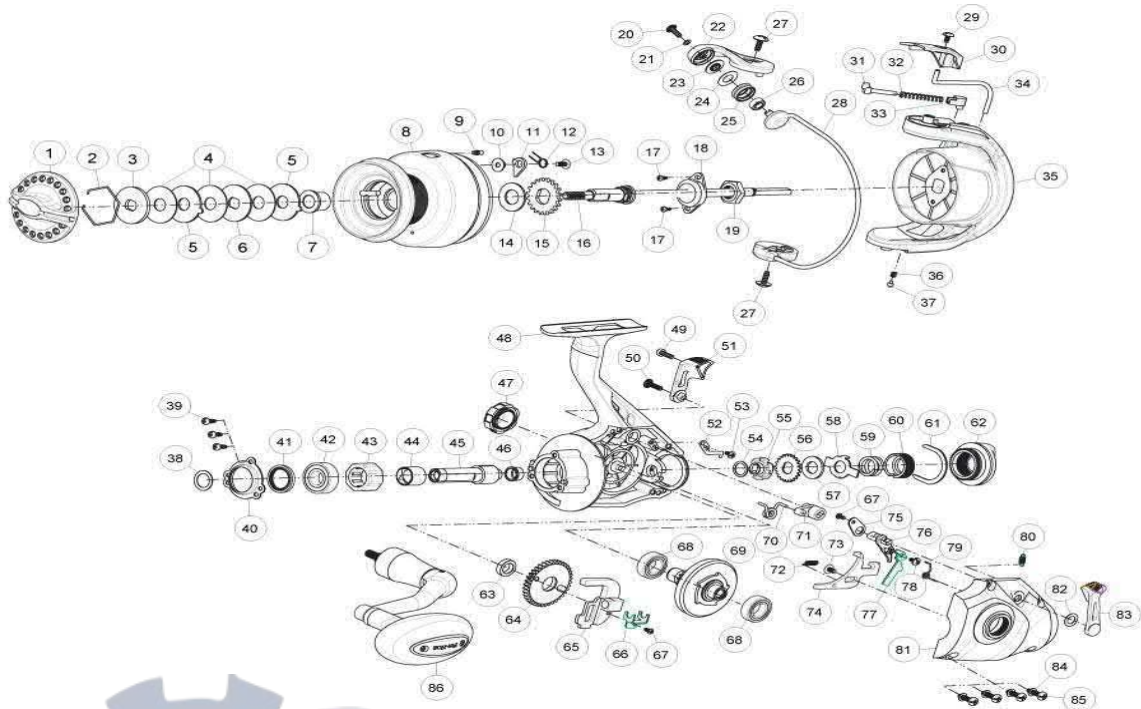

## BT80

**Fin Nor BAIT TEASER - BT80 Part List**

Key No.	Description	Part No.	Qty	Key No.	Description	Part No.	Qty
		BT80				BT80	
1	DRAG KNOB ASSEMBLY	DAD332-01	1	44	SLEEVE	PAB139-01	1
2	SPOOL RETAINER	DAD038-01	1	45	PINION GEAR	DAD011-01	1
3	DRAG WASHER - DOUBLE "D"	EAD080-01	1	46	BEARING	RAB027-02	1
4	DRAG WASHER - FRICTION	DAD033-01	3	47	HANDLE CAP	BT073-01	1
5	DRAG WASHER - EARED	EAD081-01	2	48	BODY	DAD001-01	1
6	DRAG WASHER - DOUBLE "D"	DAD080-01	1	49	SCREW	AT057-02	1
7	SPOOL BUSHING	JO160-01	1	50	SCREW	BAA108-03	1
8	SPOOL ASSEMBLY	EAD321-01	1	51	BAIT LEVER-A	DAD112-01	1
9	POST	DAD062-01	1	52	KNOB ADJUSTMENT CLICK	DAD068-01	1
10	BUSHING	EAD158-01	1	53	TAPPING SCREW	CH094-01	1
11	SPOOL CLICKER	EAD103-01	1	54	SHIM WASHER	DAD039-01	1
12	CLICK SPRING	EAD068-01	1	55	DRIVE	DAD066-01	1
13	SCREW	DAD168-01	1	56	CLICK GEAR	DAD037-01	1
14	WASHER	EAD065-01	1	57	WASHER	EAD033-01	1
15	CLICK WASHER	EAD039-01	1	58	EARED WASHER	DAD081-01	1
16	MAIN SHAFT ASSEMBLY	DAD315-01	1	59	BAIT TENSION SPRING	DAD043-01	1
17	TAPPING SCREW	CH101-01	2	60	DRAG SCREW	DAD034-01	1
18	MAIN SHAFT BUSHING	BT214-01	1	61	RETAINER	DAD078-01	1
19	ROTOR NUT	BT006-01	1	62	BAIT TENSION KNOB	DAD064-01	1
20	SCREW - LINE SLIDER	BAA108-01	1	63	BUSHING - O/S GEAR	BT158-01	1
21	WASHER	RQ142-01	1	64	OSCILLATING GEAR ASSEMBLY	BT353-01	1
22	ARM LEVER	JO007-02	1	65	OSCILLATING SLIDER	DAD025-01	1
23	LINE ROLLER COLLAR	CH102-01	1	66	SLIDER RETAINER	MT078-01	1
24	LINE ROLLER WASHER	DH102-01	1	67	SCREW-SHAFT RETAINER	MT111-01	2
25	LINE ROLLER	CH004-02	1	68	BALL BEARING	BT157-02	2
26	BALL BEARING	DT202-01	1	69	DRIVE GEAR ASSEMBLY	MT312-01	1
27	TAPPING SCREW	JU077-01	1	70	SPRING	DAD216-01	1
28	BAIL HOLDER ASSEMBLY	DAD317-01	1	71	PIN	DAD114-01	1
29	TAPPING SCREW	QW125-03	1	72	SPRING	MT089-01	1
30	ARM LEVER COVER	DAD087-01	1	73	SCREW	NT168-01	1
31	PIN	JO031-01	1	74	PAWL	MT063-01	1
32	SPRING	YAA089-01	1	75	RETAINER PLATE	MT118-01	1
33	ACTUATOR	JO258-01	1	76	PIVOT PIN	EAD114-01	1
34	KICK LEVER	DAD019-01	1	77	TRIP LINK	MT096-01	1
35	ROTOR	DAD009-01	1	78	SCREW	NT163-01	1
36	SPRING	DAD089-01	1	79	SPRING	MT117-01	1
37	PIN	DAD031-01	1	80	CLICK SPRING	EAD089-01	1
38	WASHER	MT110-01	2	81	BODY COVER ASSEMBLY	DAD323-01	1
39	TAPPING SCREW	WW107-01	3	82	WASHER	DAD065-01	1
40	BEARING PLATE	DAD159-01	1	83	BAIT LEVER-B	EAD112-01	1
41	RUBBER SEAL	PAB262-01	1	84	WASHER	JM035-01	4
42	BALL BEARING	DT157-02	1	85	TAPPING SCREW	JU057-02	4
43	ONE WAY CLUTCH	CAB063-01	1	86	HANDLE ASSEMBLY	DAD318-01	1