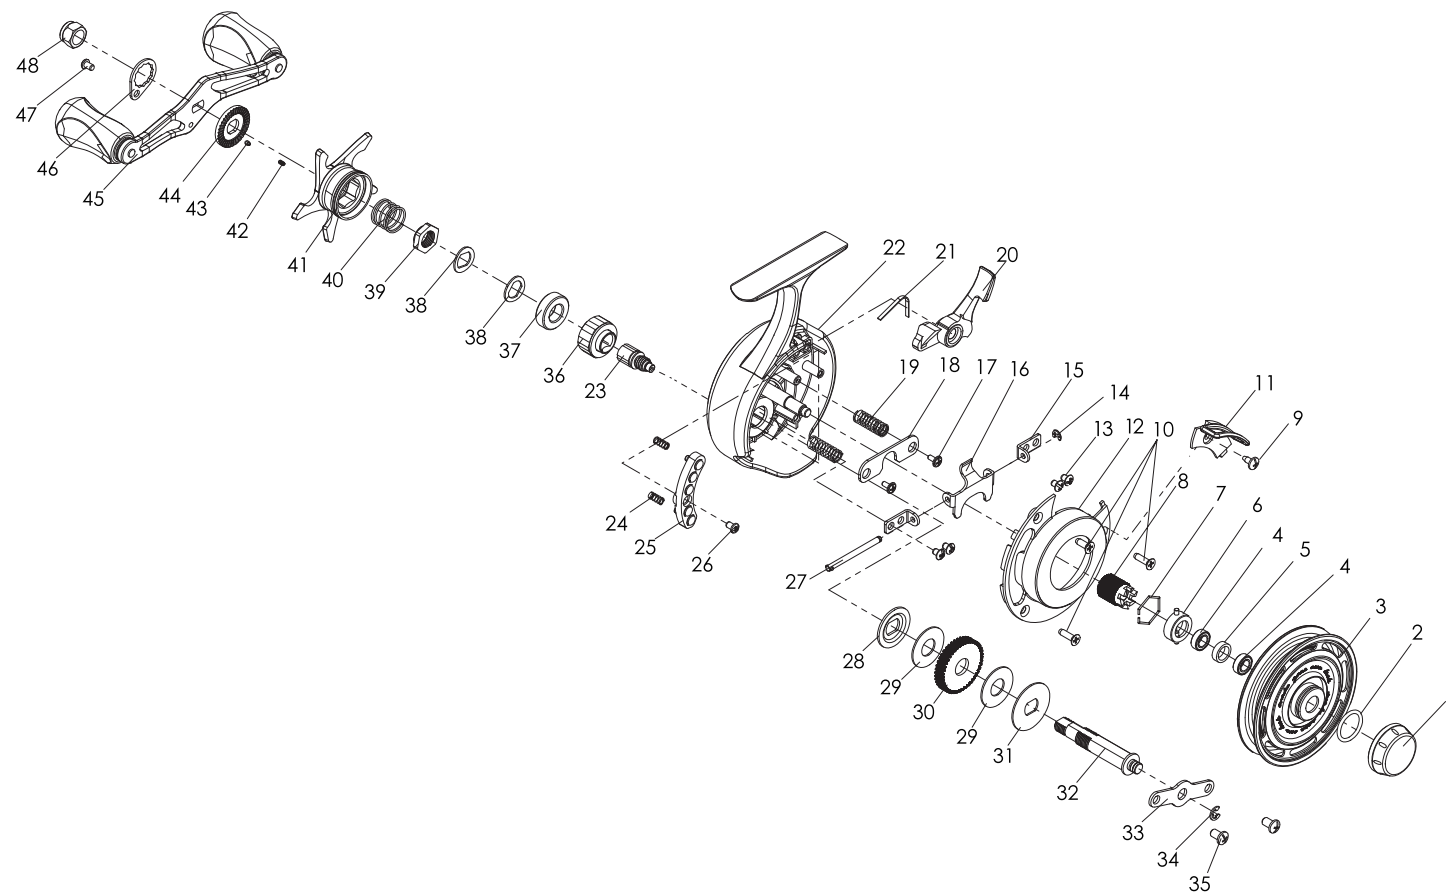

### BLACKBETTY FREEFa!! LH

1 Spool Cap	IN0001	21 Spring Plate	IN0055
2 O-Ring	IN0009	22 Body (LH)	IN0056
3 Spool	IN0010	23 Magnetic Brake knob	IN0072
4 Ball Bearing	IN0018	24 Spring	IN0075
5 Bushing	IN0019	25 Magnet Base (LH)	IN0077
6 Carriage	IN0020	26 Magnet Base Screw	IN0079
7 C Clip	IN0021	27 Clutch Pin	IN0080
8 Pinion Gear (LH)	IN0022	28 Tube Washer	IN0081
9 Trigger Screw	IN0026	29 Drag Washer	IN0082
10 Cover Screw	IN0027	30 Drive Gear(LH)	IN0084
11 Window (LH)	IN0028	31 Key Washer	IN0088
12 Cover (LH)	IN0032	32 Shaft (LH)	IN0090
13 Screw	IN0038	33 Shaft Plate	IN0094
14 E Clip	IN0039	34 E Clip	IN0095
15 Clutch Support Plate	IN0040	35 Shfat Screw	IN0096
16 Clutch Plate	IN0041	36 One Way Roller Ball Bearing	IN0097
17 Screw	IN0042	37 Ball Bearing	IN0098
18 Yoke	IN0043	38 Spring Washer	IN0099
19 Yoke Spring	IN0044	39 Nut (LH)	IN0100
20 Trigger (LH)	IN0045	40 Star Wheel Spring	IN0102

### BLACKBETTY FREEFa!! RH

41 Trickshop Star Drag TS2(LH)	IN0103
42 Clicker Spring	IN0109
43 Clicker	IN0110
44 Clicker Plate	IN0111
45 Trickshop Handle Assembly TS4(LH)	IN0112
46 Trickshop Nut Lock TS7-4	IN0119
47 Screw	IN0121
48 Trickshop Handle Nut TS6-4	IN0122
8 Pinion Gear (RH)	IN0023
11 Window (RH)	IN0029
12 Cover (RH)	IN0033
20 Trigger (RH)	IN0046
22 Body (RH)	IN0057
25 Magnet Base (RH)	IN0078
30 Drive Gear (RH)	IN0085
32 Shaft (RH)	IN0091
39 Nut (RH)	IN0101
41 Trickshop Star Drag TS2(RH)	IN0104
45 Trickshop Handle Assembly TS4(RH)	IN0113

### BLACKOUT FREEFa!! LH

1 Spool Cap	IN0002
3 Spool	IN0011
22 Body (LH)	IN0058
41 Star drag-Trickshop TS2-17TX (LH)	IN0105
45 Trickshop Handle Assembly TS4(LH)	IN0114

### BLACKOUT FREEFa!! RH

1 Spool Cap	IN0002
3 Spool	IN0011
8 Pinion Gear (RH)	IN0023
11 Window (RH)	IN0029
12 Cover (RH)	IN0033
20 Trigger (RH)	IN0046
22 Body (RH)	IN0059
25 Magnet Base (RH)	IN0078
30 Drive Gear (RH)	IN0085
32 Shaft (RH)	IN0091
39 Nut (RH)	IN0101
41 Star drag-Trickshop TS2-17TX (RH)	IN0106
45 Trickshop Handle Assembly TS4(RH)	IN0115