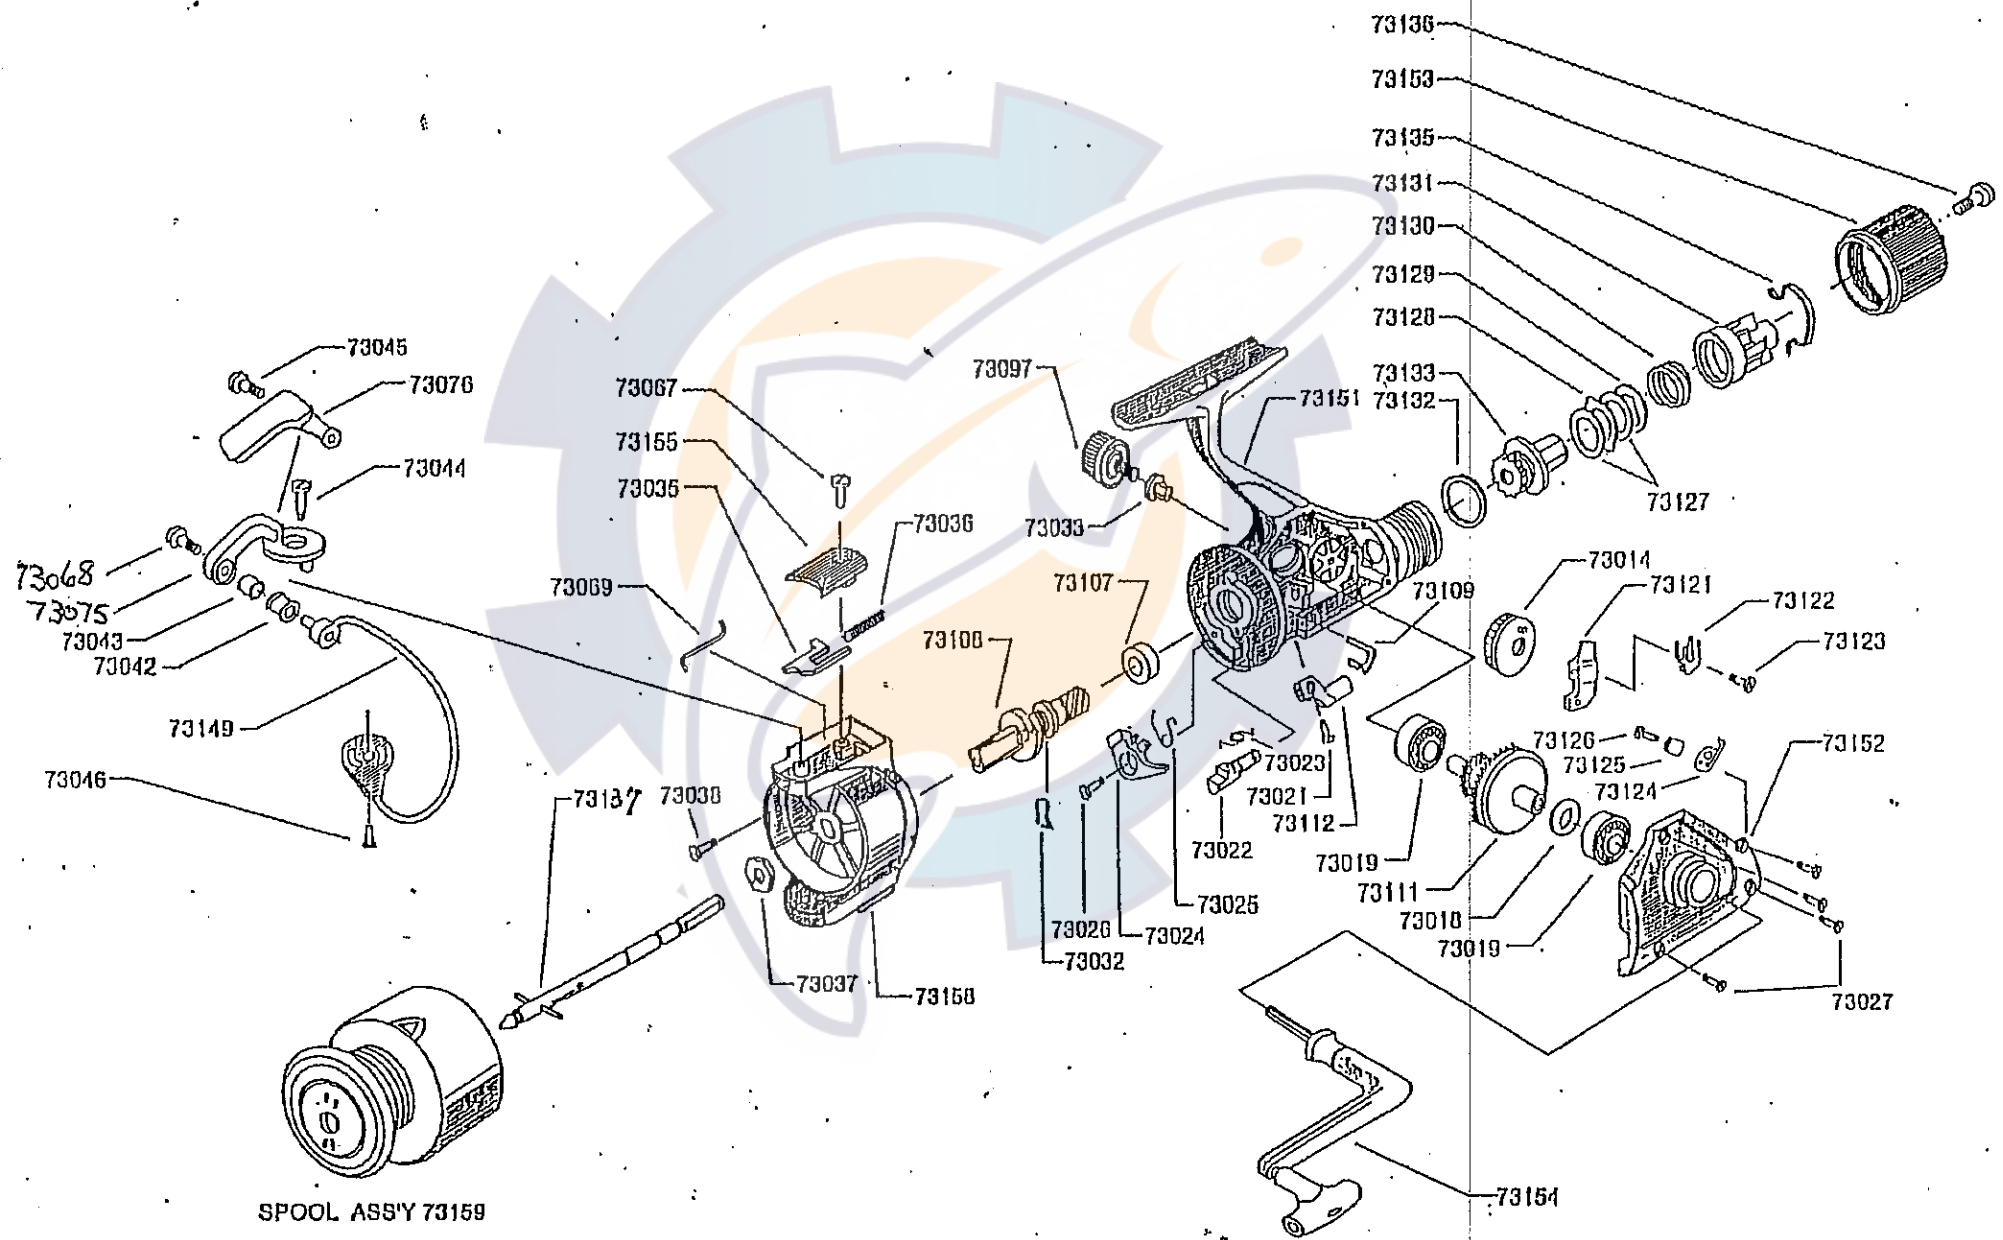

ACCU BALANCE ES300R

SPOOL ASS'Y 73159