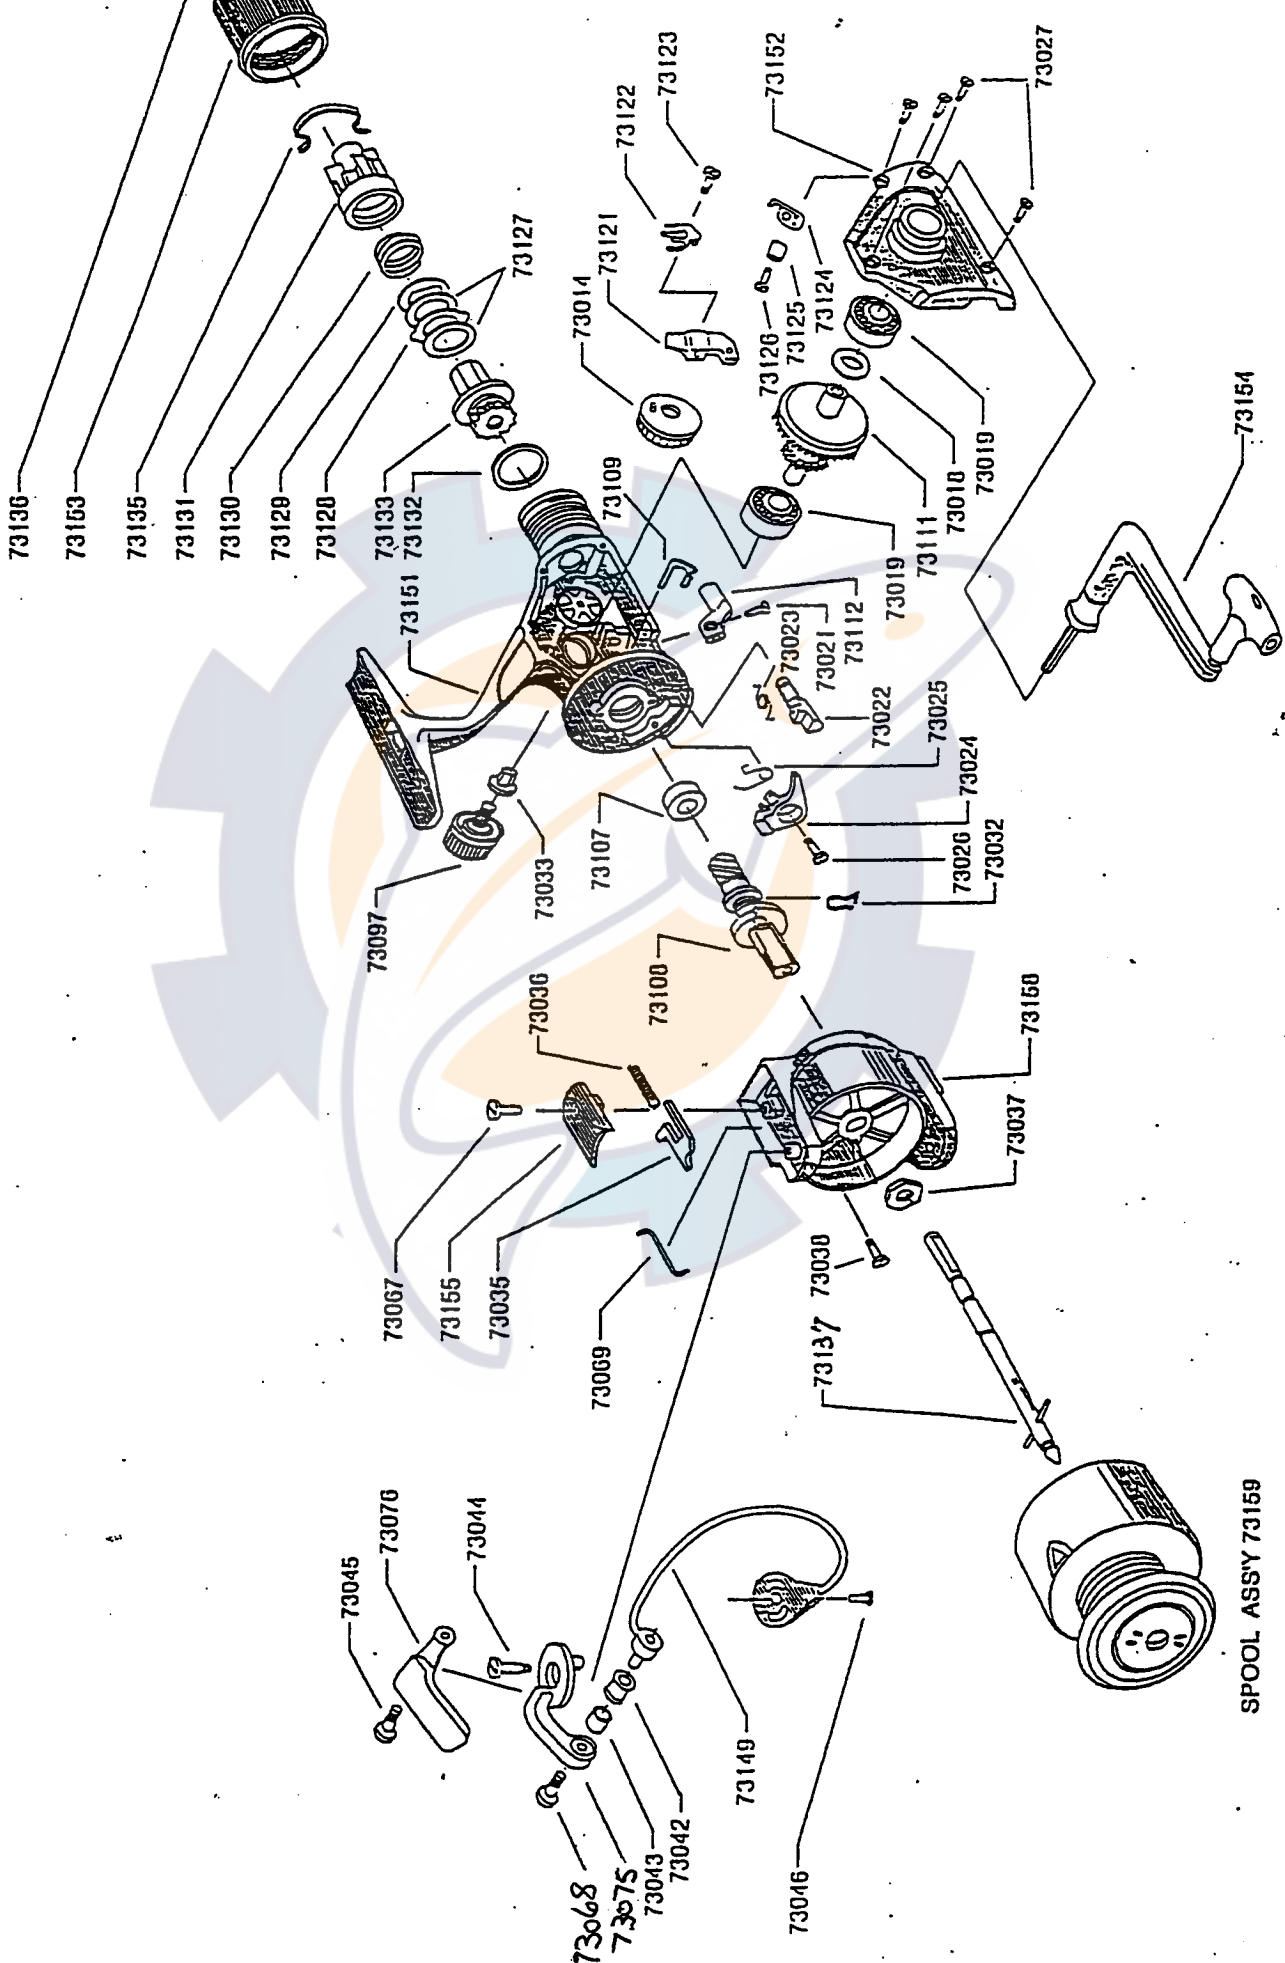

ACCU BALANCE ES300RD

SPOOL ASSY 73159