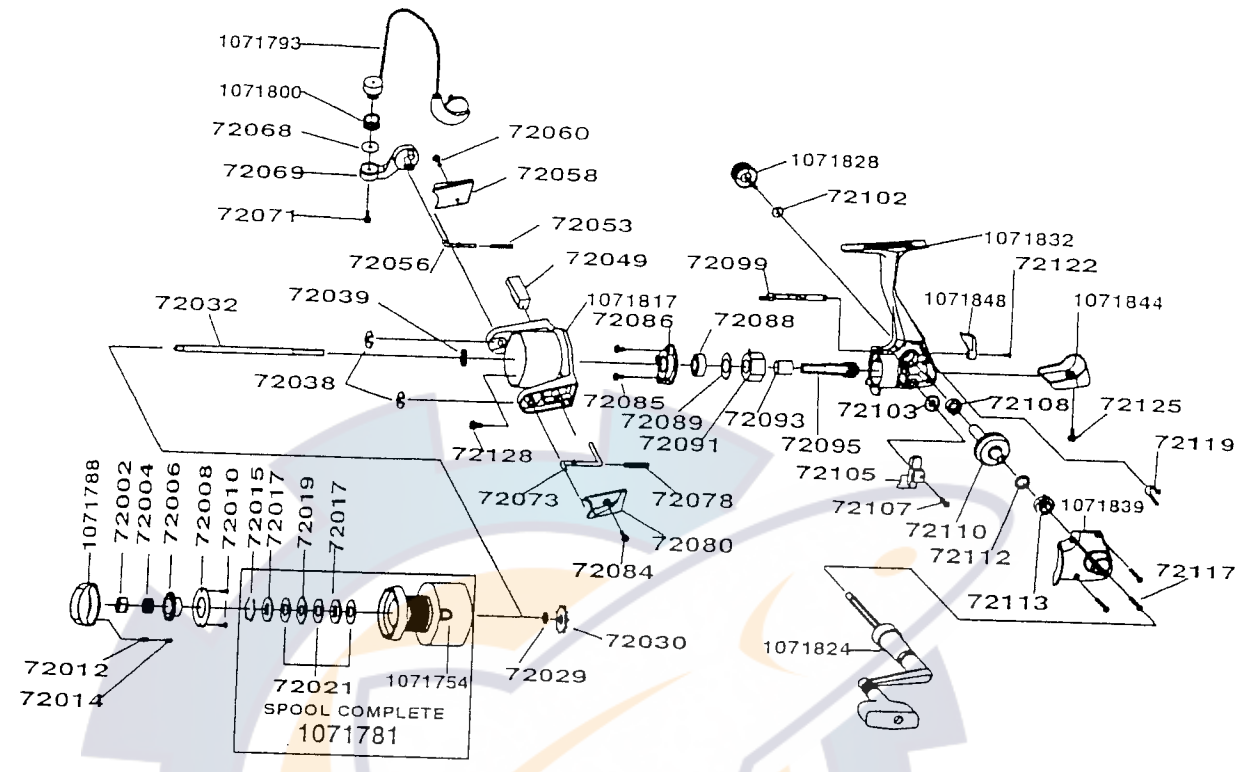

DIAGRAM

Please specify reel model and part number when ordering parts.

ASCENT AS1F

| PART# | PARTS NAME | PART# | PARTS NAME | PART# | PARTS NAME |
|---------|------------------------|---------|--------------------|---------|--------------------|
| 1071788 | Drag Knob | 72056 | Bail S/P Shaft | 72099 | Tail Shaft |
| 72002 | Drag Nut | 72058 | Bail S/P Cover | 1071828 | Handle Cap Screw |
| 72004 | Drag Spring | 72060 | Bail S/P Cover S/C | 72102 | Screw Cap W/S |
| 72006 | Drag Knob Under Cap | 1071793 | Bail Ass'y | 72103 | O/S Gear |
| 72008 | Under Cap Retainer | 1071800 | Line Roller | 72105 | O/S Slider |
| 72010 | Under Cap Retainer S/C | 72068 | Bail W/S | 72107 | O/S Slider S/C |
| 72012 | Drag Click Spring | 72069 | Arm Lever | 72108 | Body Bush |
| 72014 | Drag Clicker | 72071 | Bail Screw | 72110 | Drive Gear |
| 72015 | Spool Ring | 72072 | Kick Lever | 72112 | Drive Gear ADJ W/C |
| 72017 | Drag "D" Washer | 72078 | Kick Lever S/P | 72113 | Ball Bearing |
| 72019 | Drag "A" Washer | 72080 | Kick Lever Cover | 1071839 | Body Cover |
| 72021 | Drag "B" Washer | 72084 | Cover S/C | 72117 | Body Cover S/C |
| 1071754 | Spool Unit | 72085 | Bearing Plate S/C | 72119 | S/Lever S/P |
| 72029 | Click Washer | 72086 | Bearing Plate | 1071848 | IAR Lever |
| 72030 | Click Gear | 72088 | Ball Bearing | 72122 | Stopper Lever S/C |
| 72032 | Main Shaft | 72089 | Bearing W/S | 1071844 | Body Cap |
| 72038 | E - Clip | 72091 | O/Way Clutch B/B | 72125 | Body Cap S/C |
| 72039 | Rotor "D" Washer | 72093 | Clutch B/B | 1071824 | Handle Ass'y |
| 1071817 | Rotor | 72095 | Pinion Gear | 72128 | Rotor Nut Lock S/C |
| 72049 | Balance Weight | 1071832 | Body | | |