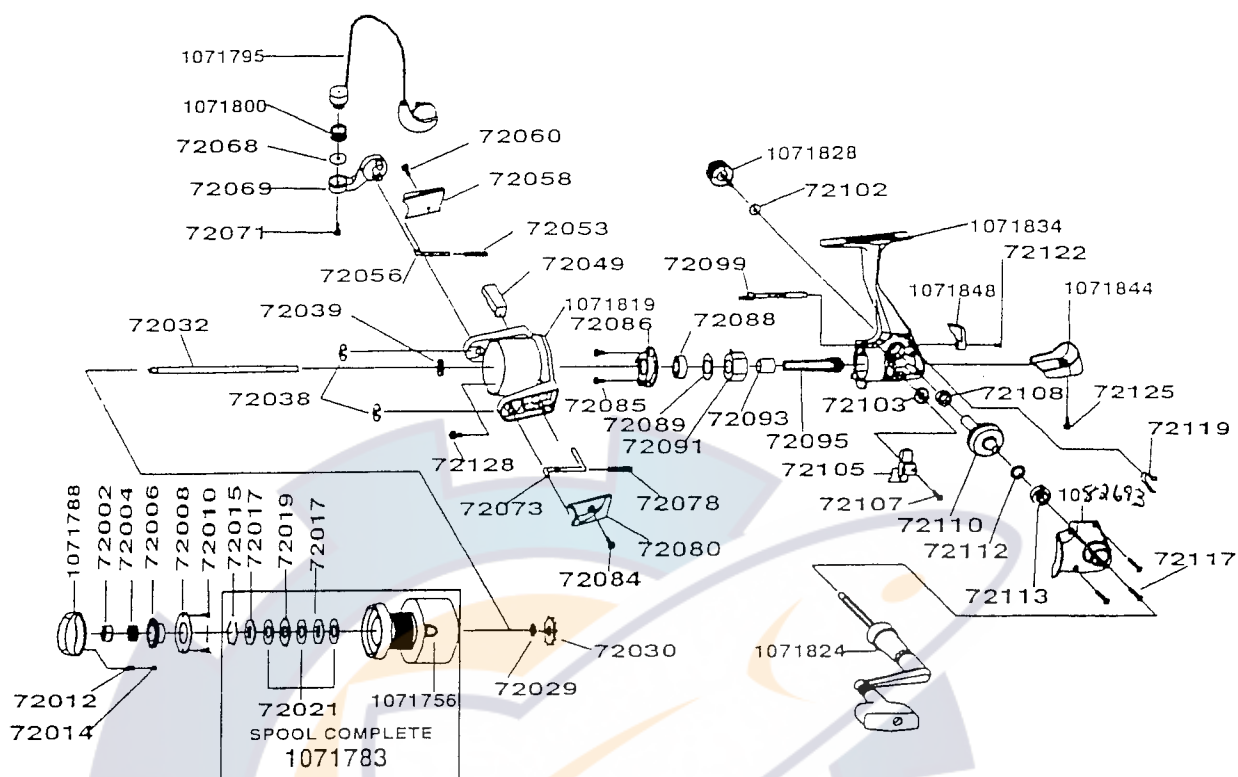

DIAGRAM

Please specify reel model and part number when ordering parts.

ASCENT AS3F

PART#	PARTS NAME	PART#	PARTS NAME	PART#	PARTS NAME
1071788	Drag Knob	72056	Bail S/P Shaft	72099	Tall Shaft
72002	Drag Nut	72058	Bail S/P Cover	1071828	Handle Cap Screw
72004	Drag Spring	72060	Bail S/P Cover S/C	72102	Screw Cap W/S
72006	Drag Knob Under Cap	1071795	Bail Ass'y	72103	O/S Gear
72008	Under Cap Retainer	1071800	Line Roller	72105	O/S Slider
72010	Under Cap Retainer S/C	72068	Bail W/S	72107	O/S Slider S/C
72012	Drag Click Spring	72069	Arm Lever	72108	Body Bush
72014	Drag Clicker	72071	Bail Screw	72110	Drive Gear
72015	Spool Ring	72072	Kick Lever	72112	Drive Gear ADJ W/S
72017	Drag "D" Washer	72078	Kick Lever S/P	72113	Ball Bearing
72019	Drag "A" Washer	72080	Kick Lever Cover	1071824	Handle Ass'y
72021	Drag "B" Washer	72084	Cover S/C	72117	Body Cover S/C
1071756	Spool Unit	72085	Bearing Plate S/C	72119	S/Lever S/P
72029	Click Washer	72086	Bearing Plate	1071848	IAR Lever
72030	Click Gear	72088	Ball Bearing	72122	Stopper Lever S/C
72032	Main Shaft	72089	Bearing W/S	1071844	Body Cap
72038	E-Clip	72091	O/Way Clutch B/B	72125	Body Cap S/C
72039	Rotor "D" Washer	72093	Clutch Bush	1071824	Handle Ass'y
1071819	Rotor	72095	Pinion Gear	72128	Rotor Nut Lock S/C
72049	Balance Weight	1071834	Body		
72053	Bail Spring				