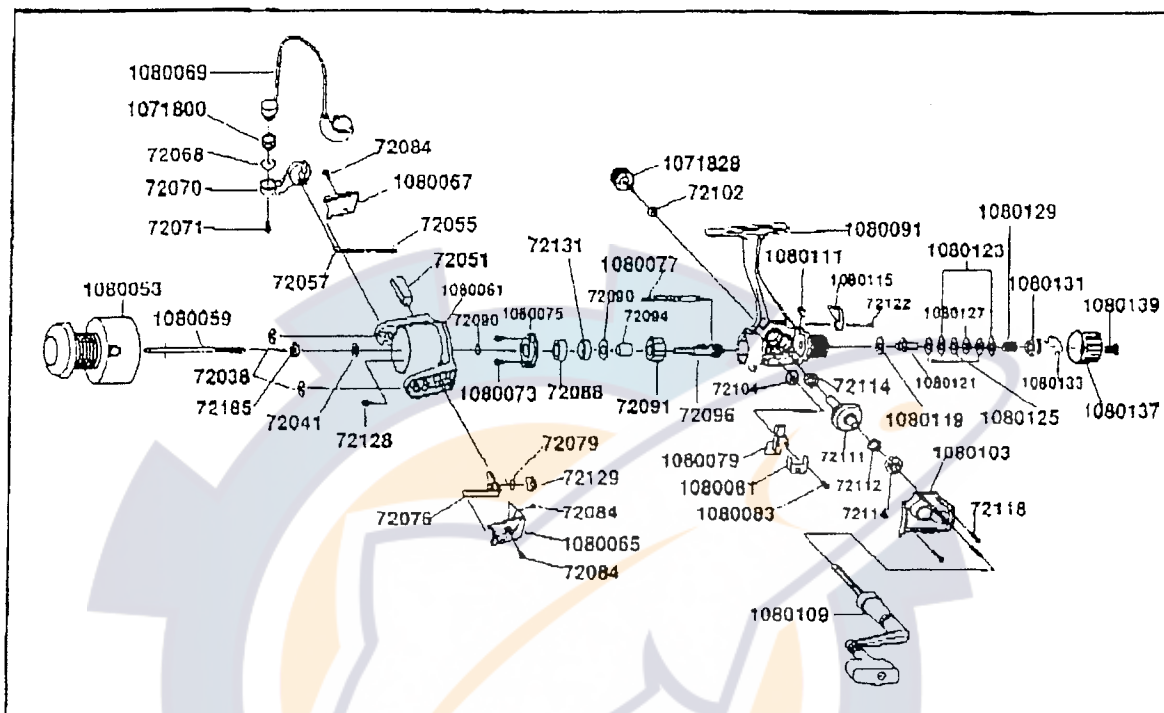

**DIAGRAM**

**AS 5R**

**PART LIST**

PART NO	PART NAME	PART NO	PART NAME	PART NO	PART NAME
1080053	SPOOL assy	1071800	Line roller	1080111	Stoper lever spring
1080059	Main shaft	1080069	Bail assy	72102	Handle sc. cap.wshr.
72038	E-Clip	72071	Bail screw	1071828	Handle sc. cap
72185	Roter-nut	1080073	Bearing plate screw	1080115	Stoper lever
72041	Roter D washer	1080075	Bearing plate	72122	Stoper lever sc.
72128	Roter nut lock screw	72088	Ball bearing	1080119	Drag "E"washer
1080061	Roter	72096	Pinion gear	1080121	Metal
72076	Kick lever	1080077	Tail shaft	1080123	Drag "A"washer
72079	Kick lever spring	72104	O/S gear	1080125	Drag "B"washer
72129	Kick lever plate	1080079	O/S slider	1080127	Drag "D"washer
72084	Kick lever screw	1080081	O/S slider retainer	1080129	Drag spring
72084	Kick lever cover screw	1080083	O/S slider screw	1080131	Drag nut
1080065	Kick lever cover	1080091	Body	1080133	Back claw spring
72051	Roter balance	72114	Body ball bearing	1080137	Rear drag cap
72057	Bail spring shaft	72111	Drive gear	1080139	Rear drag cap sc.
72055	Bail spring	72112	Adj washer	72091	One way clutch
1080067	Bail spring cover	72114	Body cvr. ball bearing	72094	One way clutch bush
72084	Bail sp. cvr. sc.	1080103	Body cover	72090	Bearing washer
72070	Arm lever	72118	Body cvr. sc.	72131	B/Bearing bush
72068	Bail washer	1080109	Handle assy		