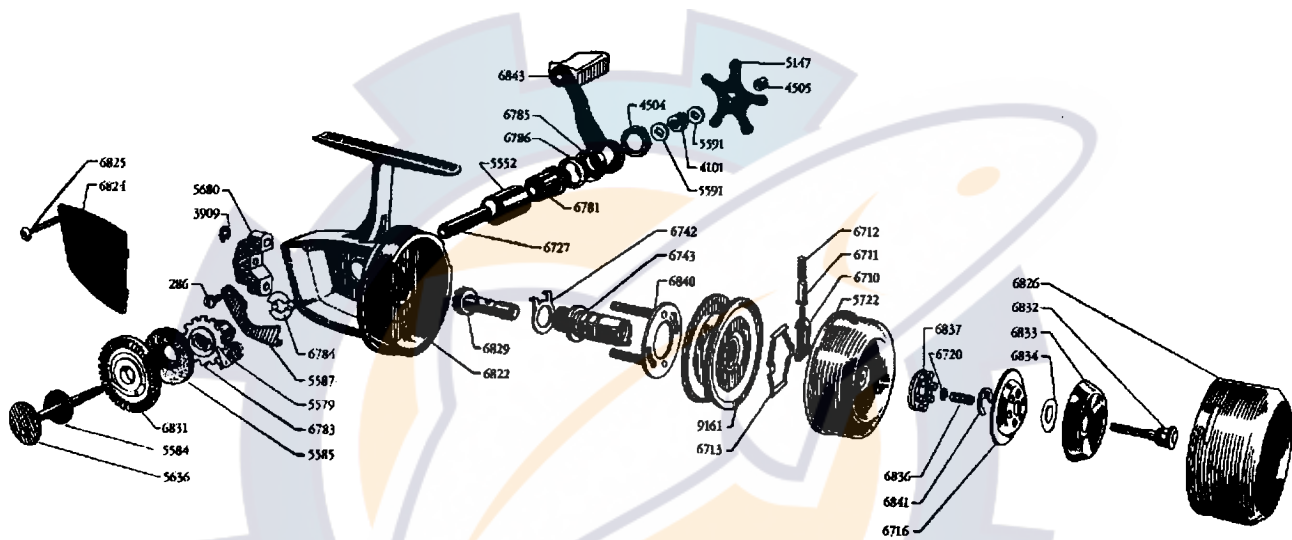

# garcia

## ABU 505 AUTO-SPIN

No.	Part Name	Price	No.	Part Name	Price	No.	Part Name	Price
286	Lock-arm screw .....	.05	6710	Line pick-up ejector .....	.35	6824	Cover plate .....	1.25
3909	"C" lock .....	.05	6711	Line pick-up .....	.75	6825	Cover screw .....	.25
4101	Brake spring .....	.25	6712	Line pick-up spring .....	.10	6826	Bell cover .....	3.75
4504	Handle bearing lock nut .....	.25	6713	Line pick-up ejector clamp .....	.25	6829	Pinion .....	1.25
4505	Handle lock nut (left-hand thread)....	.25	6716	Release button plate .....	.25	6831	Main gear with click spring .....	2.50
5147	Star wheel .....	1.50	6720	"C" lock .....	.05	6832	Line pick-up release axle .....	.35
5552	Oilite bushing .....	.50	6727	Drive shaft bushing .....	.35	6833	Release button .....	.50
5579	Anti-reverse dog .....	.75	6742	Pinion bushing lock washer .....	.10	6834	Spring washer .....	.10
5584	Friction washer .....	.10	6743	Pinion bushing .....	1.50	6836	Release axle spring .....	.10
5585	Fiber clutch disk .....	.50	6781	Handle bearing .....	1.00	6837	Release button plate spacer .....	.50
5587	Lock-arm .....	.25	6783	Anti-reverse ratchet .....	1.00	6840	Spool mount .....	1.00
5591	Brake spring washer (set of 2) .....	.10	6784	Synchro-slide .....	.15	6841	"C" lock for #6716 .....	.15
5636	Drive shaft with click plate .....	1.25	6785	Lock ring .....	.25	6843	Handle, complete .....	1.75
5680	Oscillation guide .....	.50	6786	Felt ring .....	.10	9161	Spool with container .....	3.00
5722	Winding cup .....	5.00	6822	Housing .....	7.00			