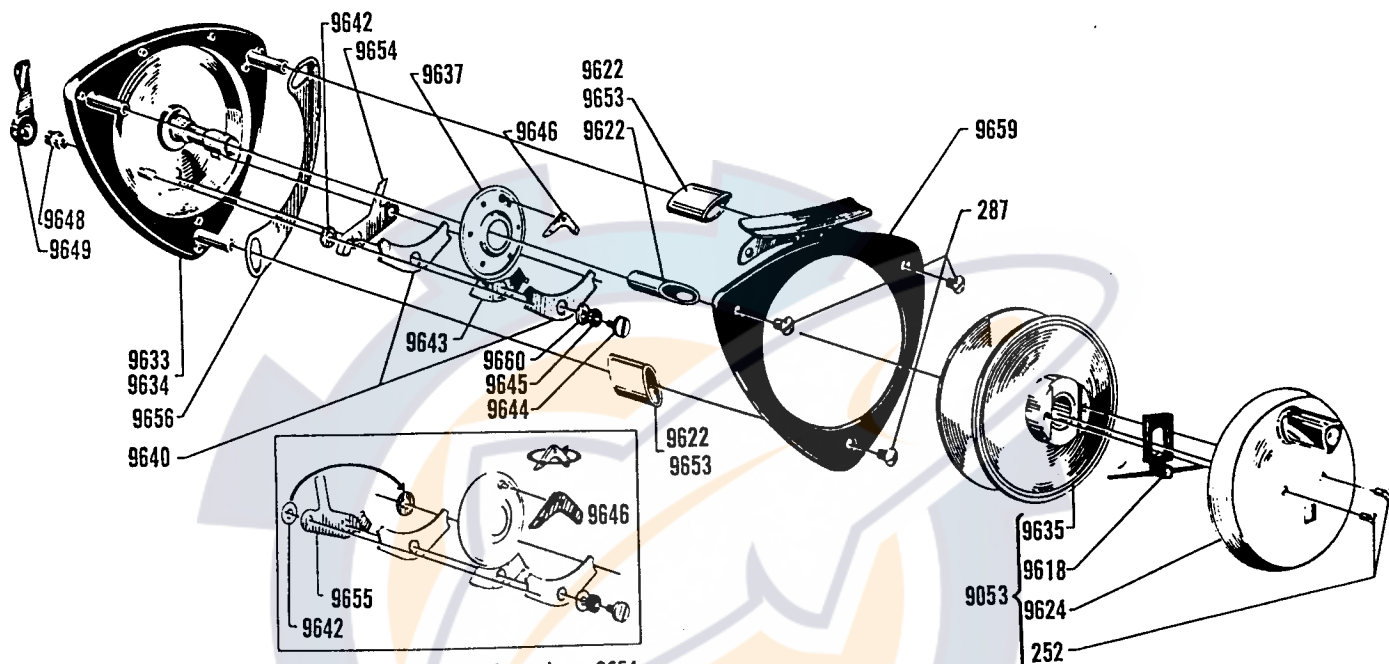

garcia DELTA 3-5

Note: (Reverse 9646 & replace 9654 with 9655 to convert reel to left hand model.)

Items in red are for Delta 5

Please specify both reel model and part numbers when ordering.

Prices subject to change without notice

No.	Part Name	Price	No.	Part Name	Price	No.	Part Name	Price
252	Handle Assembly Screw	(each) .10	9637	Brake Disk	1.05	9649	Drag Lever (Delta 5)	.50
287	Pillar Screw	(each) .10	9640	Brake Shoe	(each) .25	9653	Frame Spacer (Delta 5)	(each) .60
9053	Spool Complete (less container)	10.00	9642	Spacer	.10	9654	Click Spring, Right	.15
9618	Spool Lock	.20	9643	Brake Spring	.15	9655	Click Spring, Left	.15
9622	Frame Spacer	(each) .60	9644	Drag Screw	.50	9656	Line Guard (Delta 5)	1.60
9624	Handle Assembly	2.10	9645	Drag Lock Ring	.10	9659	Frame With Reel Foot	6.50
9633	Housing (Delta 3)	6.25	9646	Ratchet Dog	.20	9660	Drag Spacer	.10
9634	Housing (Delta 5)	6.25	9648	Drag Lever Shaft (Delta 5)	.60			
9635	Spool Shell	8.25						