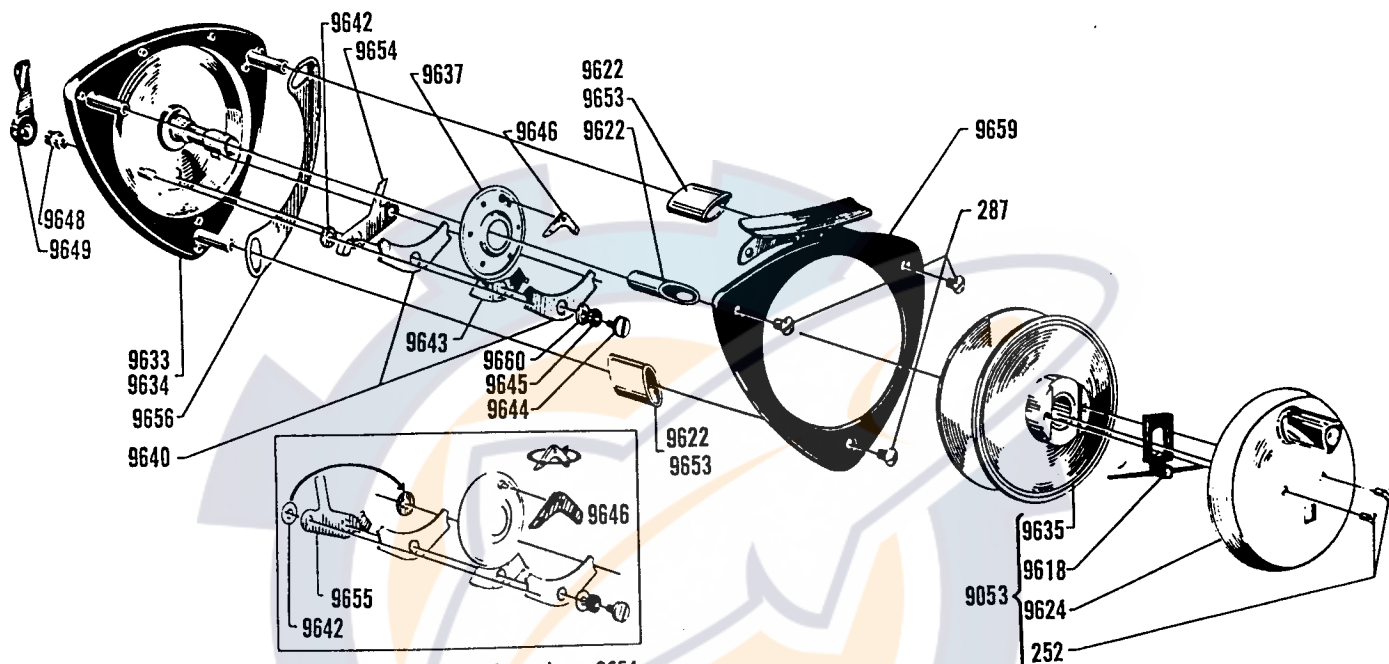

# **garcia** DELTA 3-5

Note: (Reverse 9646 & replace 9654 with 9655 to convert reel to left hand model.)

Items in red are for Delta 5

Please specify both reel model and part numbers when ordering.

Prices subject to change without notice

No.	Part Name	Price	No.	Part Name	Price	No.	Part Name	Price
252	Handle Assembly Screw	(each) .10	9637	Brake Disk	1.05	9649	Drag Lever (Delta 5)	.50
287	Pillar Screw	(each) .10	9640	Brake Shoe	(each) .25	9653	Frame Spacer (Delta 5)	(each) .60
9053	Spool Complete (less container)	10.00	9642	Spacer	.10	9654	Click Spring, Right	.15
9618	Spool Lock	.20	9643	Brake Spring	.15	9655	Click Spring, Left	.15
9622	Frame Spacer	(each) .60	9644	Drag Screw	.50	9656	Line Guard (Delta 5)	1.60
9624	Handle Assembly	2.10	9645	Drag Lock Ring	.10	9659	Frame With Reel Foot	6.50
9633	Housing (Delta 3)	6.25	9646	Ratchet Dog	.20	9660	Drag Spacer	.10
9634	Housing (Delta 5)	6.25	9648	Drag Lever Shaft (Delta 5)	.60			
9635	Spool Shell	8.25						