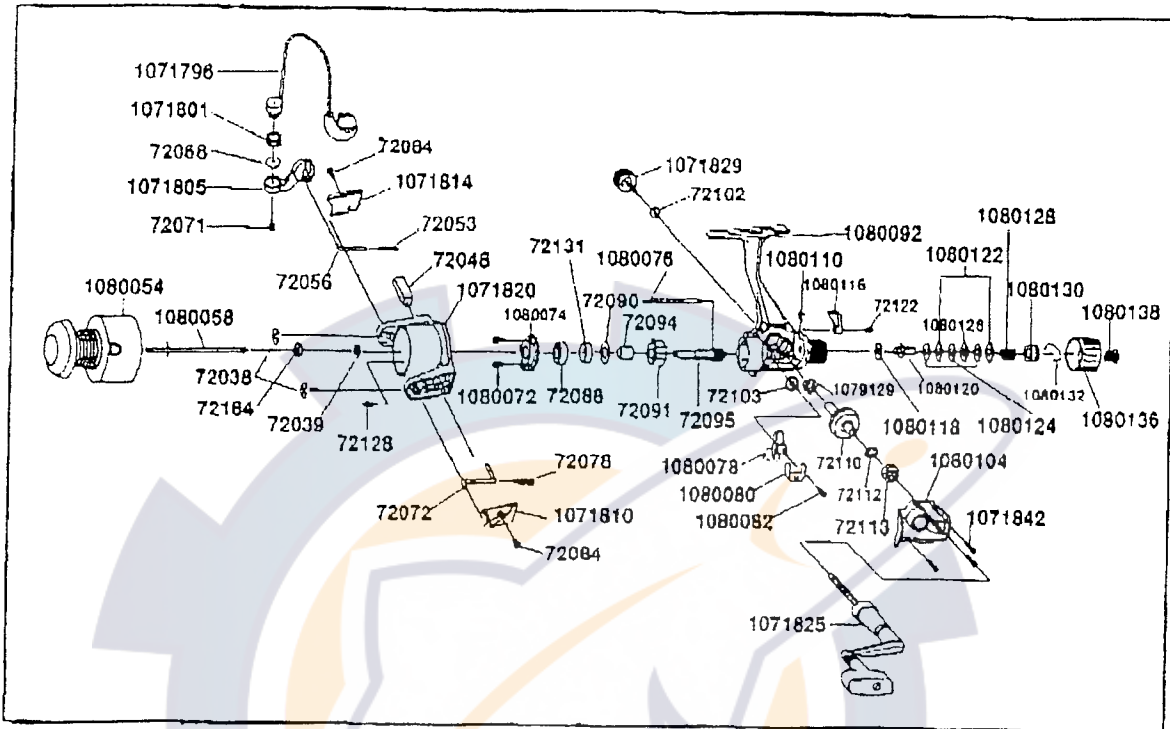

DIAGRAM

EN 1R

PART LIST

PART NO	PART NAME	PART NO	PART NAME	PART NO	PART NAME
1080054	Spool assy	1071796	Bail assy	1080110	Stopper lever spring
1080058	Main shaft	72071	Bail screw	72102	Handle sc. cap.wshr.
72038	E-Clip	1080072	Bearing plate screw	1071829	Handle sc. cap
72184	Rotor-nut	1080074	Bearing plate	1080116	Stopper lever
72039	Rotor D washer	72088	Ball bearing	72122	Stopper lever sc.
72128	Rotor nut lock screw	72095	Pinion gear	1080118	Drag "E"washer
1071820	Rotor	1080076	Tail shaft	1080120	Metal
72072	Kick lever	72103	O/S gear	1080122	Drag "A"washer
72078	Kick lever spring	1080078	O/S slider	1080124	Drag "B"washer
72084	Kick lever cover screw	1080080	O/S slider retainer	1080126	Drag "D"washer
1071810	Kick lever cover	1080082	O/S slider screw	1080128	Drag spring
72048	Rotor balance	1080092	Body	1080130	Drag nut
72056	Bail spring shaft	1079129	Body ball bearing	1080132	Back claw spring
72053	Bail spring	72110	Drive gear	1080136	Rear drag cap
1071814	Bail spring cover	72112	Adj washer	1080138	Rear drag cap sc.
72084	Bail sp. cvr. sc.	72113	Body cvr. ball bearing	72091	One way clutch
1071805	Arm lever	1080104	Body cover	72094	One way clutch bush
72068	Bail washer	1071842	Body cvr. sc.	72090	Bearing washer
1071801	Line roller Ball bearing	1071825	Handle assy	72131	B/Bearing bush