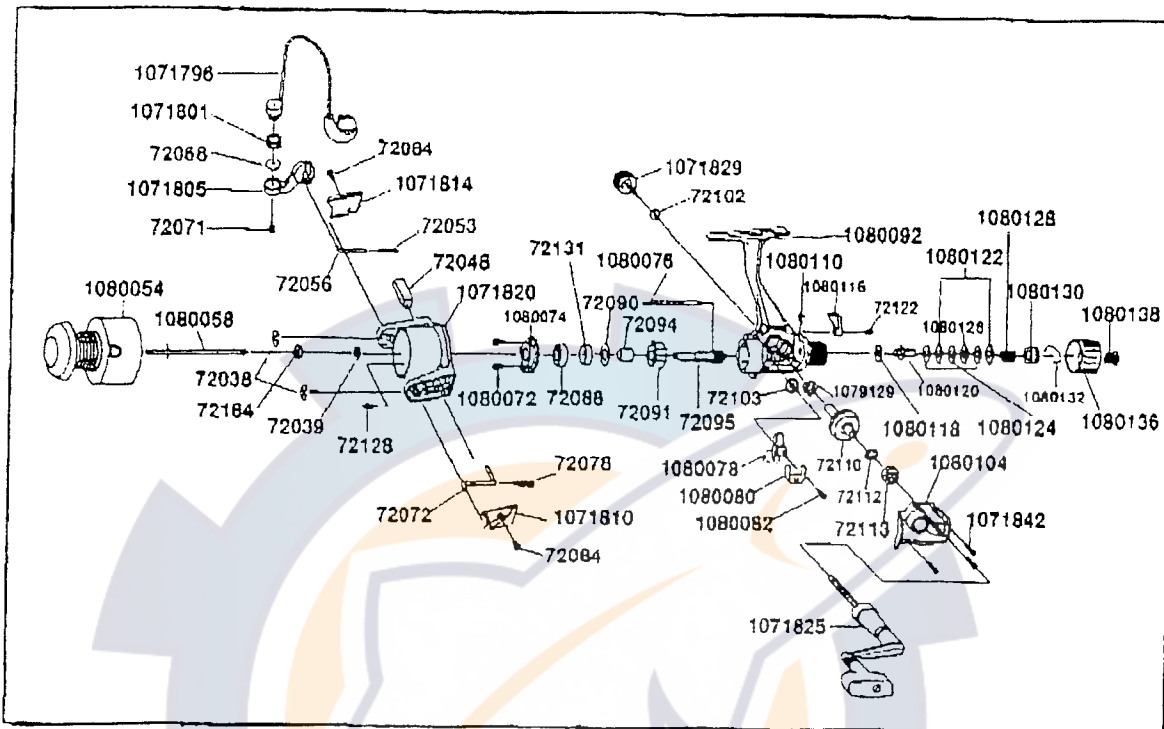

**DIAGRAM EN 1R**

**PART LIST**

PART NO	PART NAME	PART NO	PART NAME	PART NO	PART NAME
1080054	Spool assy	1071796	Bail assy	1080110	Stopper lever spring
1080058	Main shaft	72071	Bail screw	72102	Handle sc. cap.wshr.
72038	E-Clip	1080072	Bearing plate screw	1071829	Handle sc. cap
72184	Rotor-nut	1080074	Bearing plate	1080116	Stopper lever
72039	Rotor D washer	72088	Ball bearing	72122	Stopper lever sc.
72128	Rotor nut lock screw	72095	Pinion gear	1080118	Drag "E"washer
1071820	Rotor	1080076	Tail shaft	1080120	Metal
72072	Kick lever	72103	O/S gear	1080122	Drag "A"washer
72078	Kick lever spring	1080078	O/S slider	1080124	Drag "B"washer
72084	Kick lever cover screw	1080080	O/S slider retainer	1080126	Drag "D"washer
1071810	Kick lever cover	1080082	O/S slider screw	1080128	Drag spring
72048	Rotor balance	1080092	Body	1080130	Drag nut
72056	Bail spring shaft	1079129	Body ball bearing	1080132	Back claw spring
72053	Bail spring	72110	Drive gear	1080136	Rear drag cap
1071814	Bail spring cover	72112	Adj washer	1080138	Rear drag cap sc.
72084	Bail sp. cvr. sc.	72113	Body cvr. ball bearing	72091	One way clutch
1071805	Arm lever	1080104	Body cover	72094	One way clutch bush
72068	Bail washer	1071842	Body cvr. sc.	72090	Bearing washer
1071801	Line roller Ball bearing	1071825	Handle assy	72131	B/Bearing bush