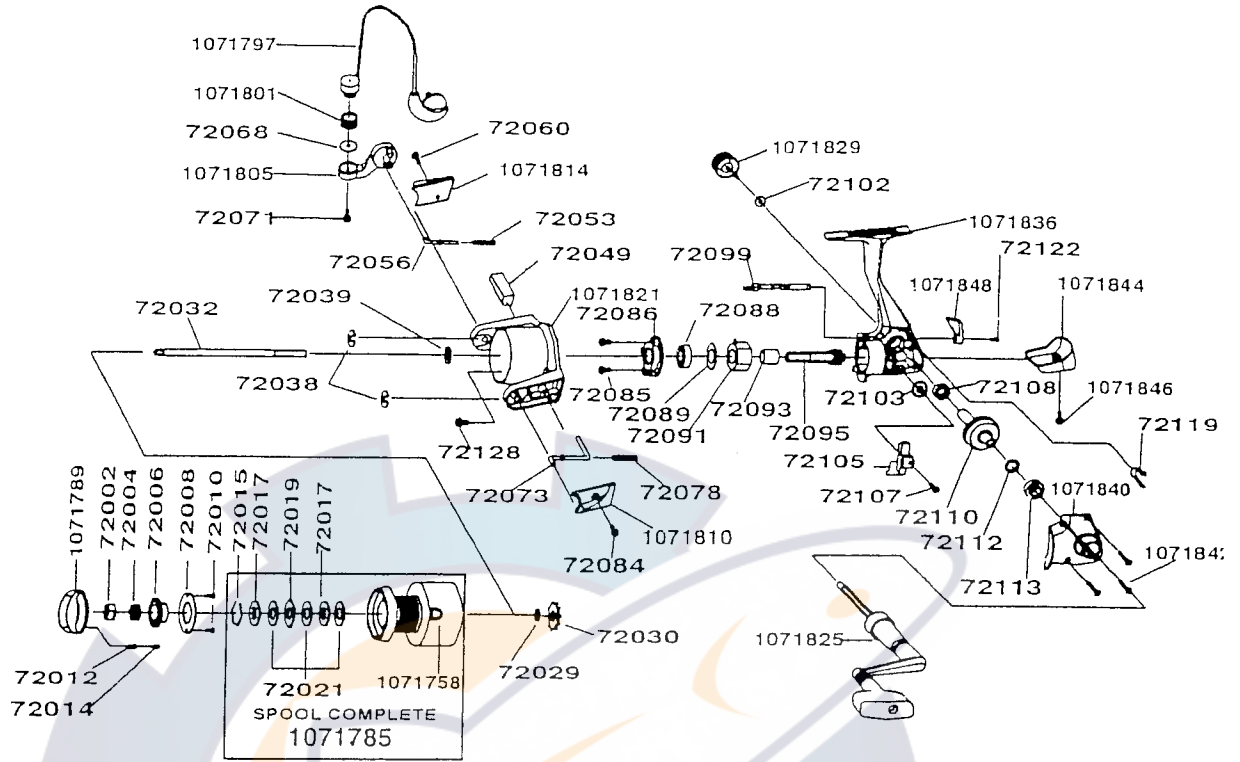

DIAGRAM

Please specify reel model and part number when ordering parts.

ENDEUR EN2F

PART#	PARTS NAME	PART#	PARTS NAME	PART#	PARTS NAME
1071789	Drag Knob	72056	Bail S/P Shaft	72099	Tail Shaft
72002	Drag Nut	1071814	Bail S/P Cover	1071829	Handle Cap Screw
72004	Drag Spring	72060	Bail S/P Cover S/C	72102	Screw Cap W/S
72006	Drag Knob Under Cap	1071797	Bail Ass'y	72103	O/S Gear
72008	Under Cap Retainer	1071801	Line Roller	72105	O/S Slider
72010	Under Cap Retainer S/C	72068	Bail W/S	72107	O/S Slider S/C
72012	Drag Click Spring	1071805	Arm Lever	72108	Body Bush
72014	Drag Clicker	72071	Bail Screw	72110	Drive Gear
72015	Spool Ring	72072	Kick Lever	72112	Drive Gear ADJ W/S
72017	Drag "D" Washer	72078	Kick Lever S/P	72113	Ball Bearing
72019	Drag "A" Washer	1071810	Kick Lever Cover	1071840	Body Cover
72021	Drag "B" Washer	72084	Cover S/C	1071842	Body Cover S/C
1071758	Spool Unit	72085	Bearing Plate S/C	72119	S/Lever S/P
72029	Click Washer	72086	Bearing Plate	1071848	IAR Lever
72030	Click Gear	72088	Ball Bearing	72122	Stopper Lever S/C
72032	Main Shaft	72089	Bearing W/S	1071844	Body Cap
72038	E - Clip	72091	O/Way Clutch B/B	1071846	Body Cap S/C
72039	Rotor "D" Washer	72093	Clutch Bush	1071825	Handle Ass'y
1071821	Rotor	72095	Pinion Gear	72128	Rotor Nut
72049	Balance Weight	1071836	Body		
72053	Bail Spring				