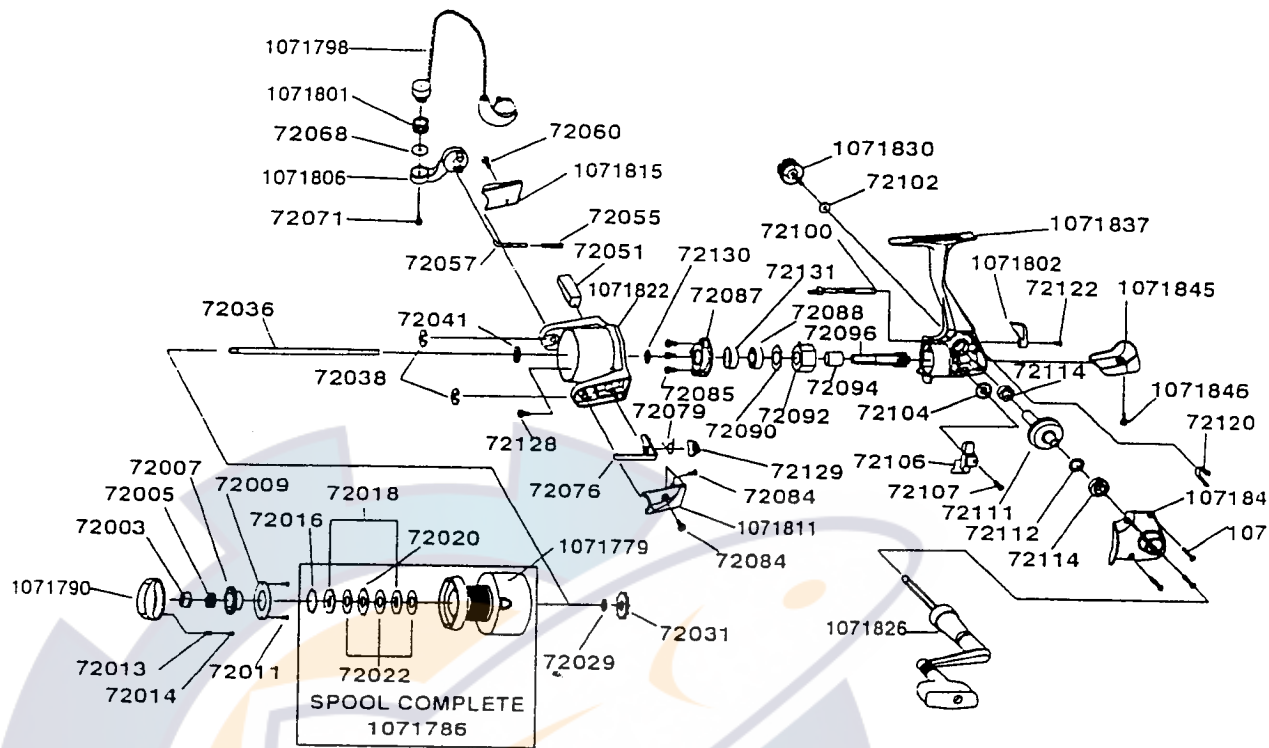

**DIAGRAM**

Please specify reel model and part number when ordering parts.

**ENDEUR EN4F**

PART#	PARTS NAME	PART#	PARTS NAME	PART#	PARTS NAME
1071790	Drag Knob	72057	Bail S/P Shaft	1071830	Handle Cap Screw
72003	Drag Nut	1071815	Bail S/P Cover	72102	Handle Screw Cap W/S
72005	Drag Spring	72060	Bail S/P Cover S/C	72104	O/S Gear
72007	Drag Knob Under Cap	1071798	Bail Ass'y	72106	O/S Slider
72009	Under Cap Retainer	1071801	Line Roller	72107	O/S Slider S/C
72011	Under Cap Retainer S/C	72105	Ball Bearing	72109	Body Bush
72013	Drag Click Spring	72068	Bail W/S	72111	Drive Gear
72014	Drag Clicker	1071806	Arm Lever	72112	Drive Gear ADJ W/S
72016	Spool Ring	72071	Bail Screw	72114	Ball Bearing
72018	Drag "D" Washer	72076	Kick Lever	1071841	Body Cover
72020	Drag "A" Washer	72079	Kick Lever S/P	1071842	Body Cover S/C
72022	Drag "B" Washer	1071811	Kick Lever Cover	72120	S/Lever S/P
1071779	Spool Unit	72084	Kick Lever Cover S/C	1071802	IAR Lever
72029	Click Washer	72085	Bearing Plate S/C	72122	IAR Lever S/C
72031	Click Gear	72087	Bearing Plate	1071845	Body Cap
72035	Main Shaft	72088	Ball Bearing	1071846	Body Cap S/C
72038	E - Clip	72090	Bearing W/S	1071820	Handle Ass'y
72041	Rotor "D" Washer	72092	Q/Way Clutch S/C	72103	Rotor Nut Lock S/C
1071822	Rotor	72094	Clutch Bush	72129	Kick Lever Plate
72050	Balance Weight	72096	Pinion Gear	72130	Pinion Washer
72055	Bail Spring	1071837	Body	72131	B/ Bearing Bushing
		72100	Tail Shaft		