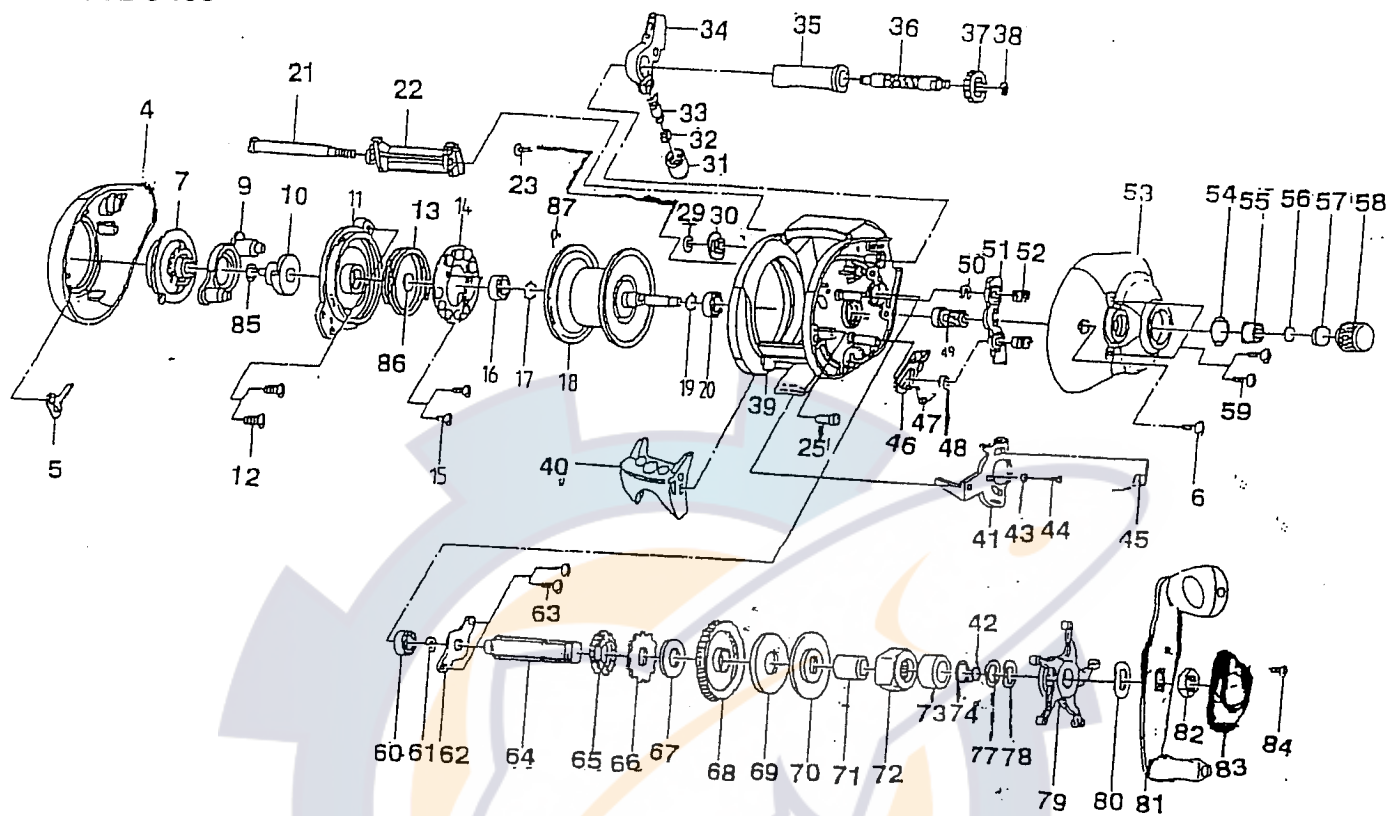

STBC400

ITEM	PART #	DESCRIPTION	ITEM	PART #	DESCRIPTION	ITEM	PART #	DESCRIPTION
4	1098550	left side plate	35	1090777	WORM SHAFT GUIDE	61	1065955	CRANK SHAFT RETAINER
5	1065883	CLICK CLAW	36	1090778	WORM SHAFT	62	1065956	CRANK SHAFT BEARING PLATE
6	1098570	tap screw	37	1065914	OSCILLATE PINION GEAR	63	1065957	CRANK SHAFT BEARING PLATE SCREW
7	1098543	Control Dial	38	1065916	OSCILLATE PINION GEAR RETAINER	64	1065958	CRANK SHAFT
9	1065887	SLIDER CAM A	39	1098546	Frame	65	1065960	OSCILLATE DRIVE GEAR
10	1065888	SLIDER CAM B	40	1098571	Thumb Bar	66	1065961	TRIP RATCHET
11	1098565	Spool Cover	41	1098558	Release slider	67	1065962	TRIP RATCHET WASHER
12	1065892	SPOOL COVER SCREW	42	1098572	Washer	68	1098545	Drive gear
13	1065893	COIL SPRING	43	1098560	Release slider guide washer	69	1065965	DRAG DISC
14	1065894	MAGNET PLATE ASS'Y	44	1098559	release slider guide screw	70	1065966	DRAG "D" WASHET
15	1065895	MAGNET PLATE SCREW	45	1098561	Release Slider Spring	71	1098555	ONE WAY BEARING SLEEVE
16	1065896	BEARING	46	1090788	KICK LEVER	72	1098554	ONE WAY BEARING ASS'Y
17	1065897	RING	47	1090789	KICK LEVER SPRING	73	1065969	CRANK SHAFT BALL BEARING
18	1098564	Spool assembly	48	1065940	KICK LEVER RETAINER	74	1065970	CRANK SHAFT WASHER
19	1090765	PUSH NUT	49	1065941	PINION GEAR ASS'Y	77	1065971	SPRING "D" WASHER
20	1098542	Ball Bearing	50	1065940	PINION YOKE SHAFT RETAINER	78	1098568	Spring "D" Washer
21	1065901	STABILIZER BAR	51	1098557	Pinion Yoke	79	1098569	Star drag assembly
22	1098547	Front support	52	1065945	PINION YOKE SPRING	80	1065974	HANDLE WASHER
23	1090769	LOCKING SCREW	53	1098562	Right side plate	81	1098548	Handle assembly
25	1065906	RELEASE SLIDER SPRING BUSH	54	1065948	O-RING	82	1065976	HANDLE NUT
29	1090771	WORM SHAFT RETAINER	55	1065949	TENSION KNOB BEARING	83	1098549	Handle nut cap
30	1098573	Worm shaft bushing	56	1098567	Spool tension Washer A	84	1090826	HANDLE NUT CAP SCREW
31	1098556	Pawl cap screw	57	1065951	SPOOL CUSHION WASHER	85	1065980	O-RING
32	1090774	LINE GUIDE PAWL WASHER	58	1098566	Spool tension knob	86	1065981	SPOOL TENSION WASHER B
33	1098552	Line guide pawL	59	1098563	Right side plate screw	87	1098553	Locking spring
34	1098551	line guide camor assembly	60	1098544	Crank Shaft lower bearing			