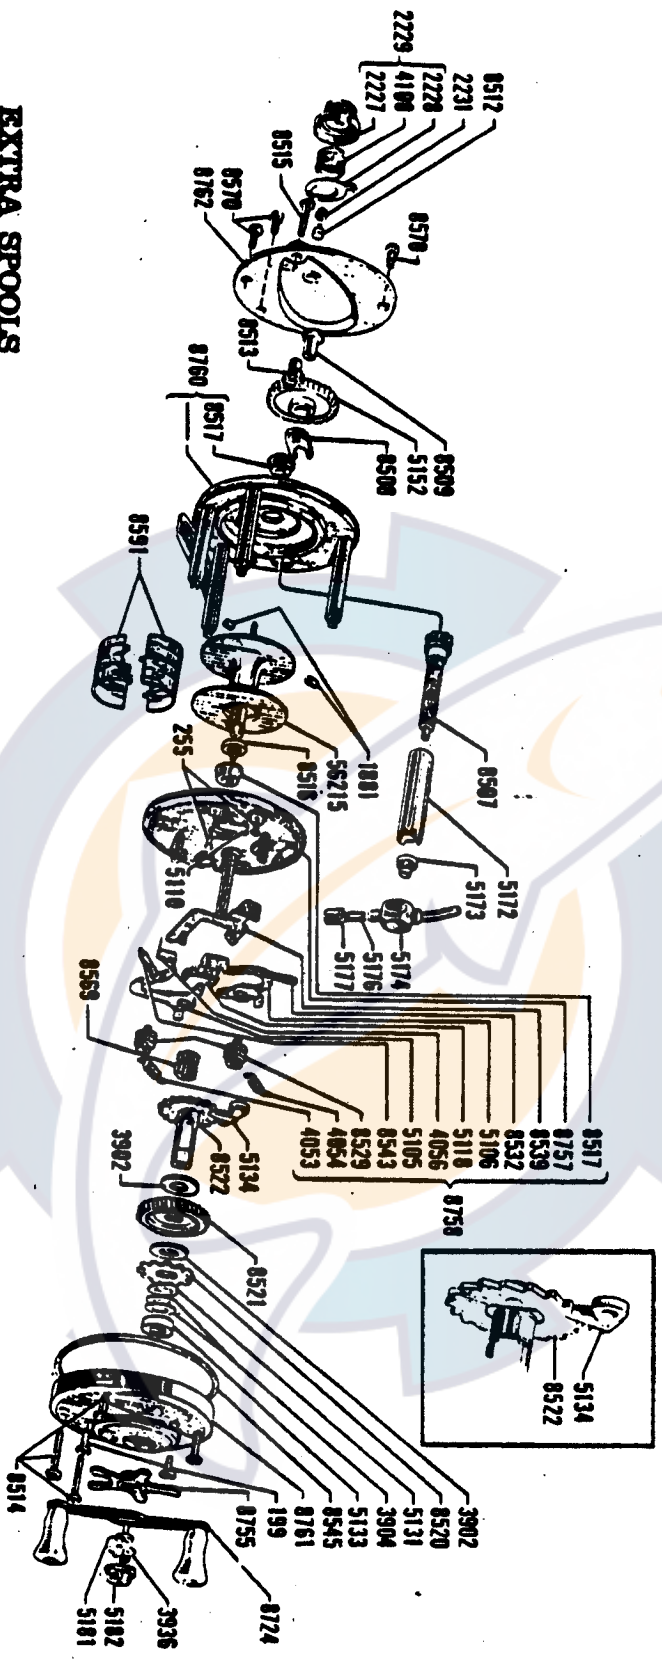

EXTRA SPOOLS	
Part No.	Code No.
8506	56215

- 1844
- A - (044)
- B - (1860)
- C - (1881)

4000
67 - 11 - 01

85.05.22 14116

FROM 000000000000