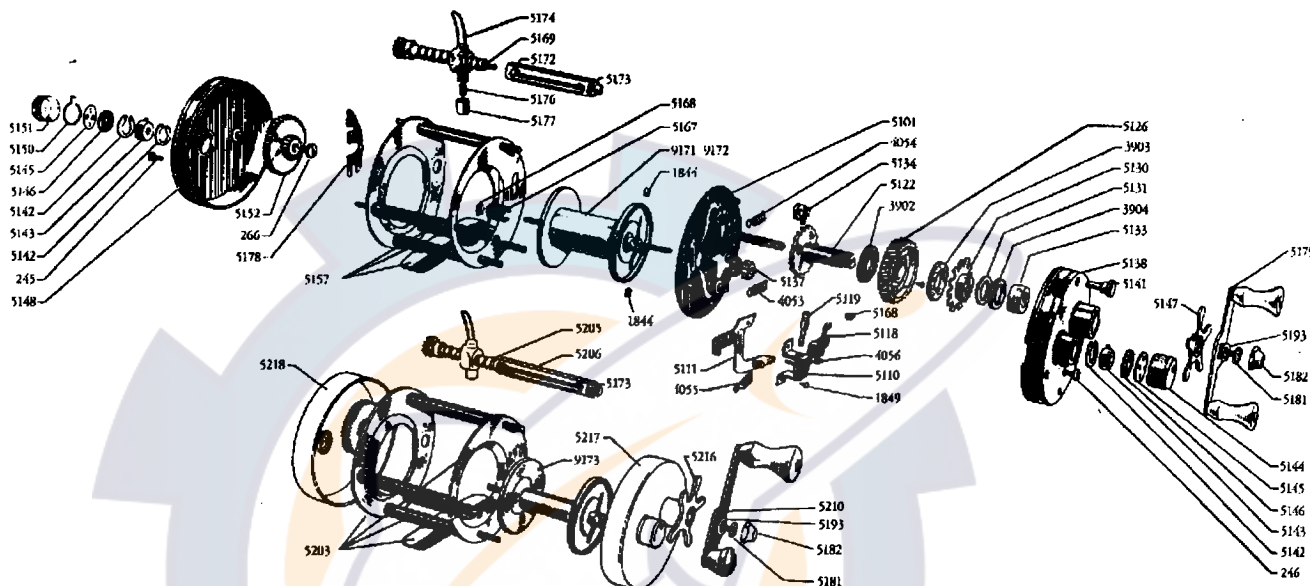

Garcia

AMBASSADEUR 5000-6000

No.	Part Name	Price	No.	Part Name	Price	No.	Part Name	Price
245	Pillar screw—2mm05	5133	Nylon bearing20	5178	Locking washer for #5169 and #520510
246	Bridge screw—2.6mm05	5134	Anti-reverse dog50	5179	Handle, complete (5000-5000A).....	1.75
266	Cog wheel shaft screw05	5137	Right pinion65	5181	Handle shaft screw10
1844A	Brake block—small05	5138	Right housing plate (5000-5000A)..	4.00	5182	Handle nut50
1844B	Brake block—medium05	5141	Housing plate anchor screw25	5193	Shim between #5179 and #5181....	.10
1844C	Brake block—large05	5142	Locking washer for #514305	5203	Frame (6000)	8.25
1849	Rivet for #511005	5143	Spool shaft bearing80	5205	Line carriage screw (6000)	2.25
3902	Drag washer05	5144	Right spool cap	1.00	5206	Carriage screw guard (6000)	1.50
3903	Drag washer05	5145	Base washer05	5210	Handle, complete (6000)	2.25
3904	Spacing washer.....	.10	5146	Felt packing05	5216	Star wheel (6000)	1.75
4053	Locking arm coil spring10	5147	Star wheel (5000-5000A)	1.50	5217	Right housing plate (6000)	4.00
4054	Locking arm coil spring10	5148	Left housing plate (5000-5000A) ...	3.25	5218	Left housing plate (6000)	3.50
4055	Coil spring for #511110	5150	Brake pointer10	9171**	Spool with container, small capacity (5000-5000A)	5.75
4056	Coil spring for #511805	5151	Left spool cap	1.00	9172**	Spool with container, large capacity (5000-5000A)	5.75
5101	Brake plate, complete	7.00	5152	Cog wheel	1.00	9173	Spool with container, extra large capacity (6000)	6.75
5110	Clamp15	5157	Frame (5000-5000A).....	7.00			
5111	Press arm	1.00	5167	Left pinion55			
5118	Clutch20	5168	"C" lock05			
5119	Pin for #511810	5169	Carriage screw (5000-5000A)	2.00			
5122	Main gear bushing with ratchet wheel	1.50	5172	Carriage screw guard (5000-5000A) 1.50				
5126	Main gear with click spring.....	1.75	5173	Bearing for #5172 and #5206.....	.45			
5130	Click wheel	1.00	5174	Line carriage.....	1.75			
5131	Spring washer10	5176	Carriage pawl75			
			5177	Line carriage nut25			