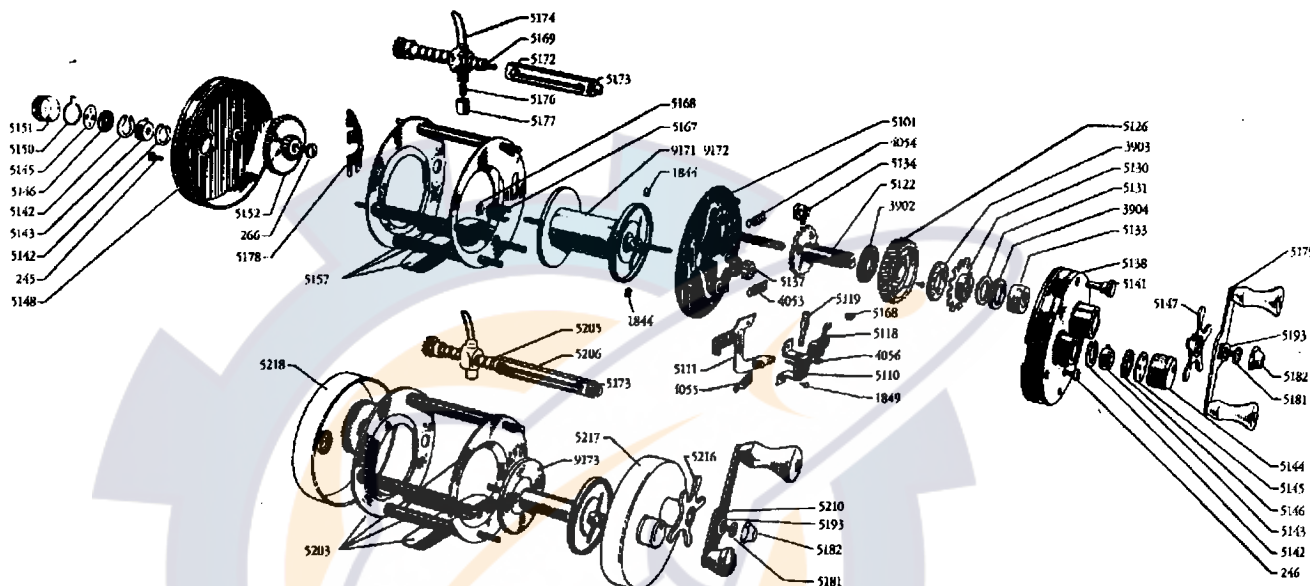

Garcia

AMBASSADEUR 5000-6000

No.	Part Name	Price	No.	Part Name	Price	No.	Part Name	Price
245	Pillar screw—2mm	.05	5133	Nylon bearing	.20	5178	Locking washer for #5169 and #5205	.10
246	Bridge screw—2.6mm	.05	5134	Anti-reverse dog	.50	5179	Handle, complete (5000-5000A)	1.75
266	Cog wheel shaft screw	.05	5137	Right pinion	.65	5181	Handle shaft screw	.10
1844A	Brake block—small	.05	5138	Right housing plate (5000-5000A)	4.00	5182	Handle nut	.50
1844B	Brake block—medium	.05	5141	Housing plate anchor screw	.25	5193	Shim between #5179 and #5181	.10
1844C	Brake block—large	.05	5142	Locking washer for #5143	.05	5203	Frame (6000)	8.25
1849	Rivet for #5110	.05	5143	Spool shaft bearing	.80	5205	Line carriage screw (6000)	2.25
3902	Drag washer	.05	5144	Right spool cap	1.00	5206	Carriage screw guard (6000)	1.50
3903	Drag washer	.05	5145	Base washer	.05	5210	Handle, complete (6000)	2.25
3904	Spacing washer	.10	5146	Felt packing	.05	5216	Star wheel (6000)	1.75
4053	Locking arm coil spring	.10	5147	Star wheel (5000-5000A)	1.50	5217	Right housing plate (6000)	4.00
4054	Locking arm coil spring	.10	5148	Left housing plate (5000-5000A)	3.25	5218	Left housing plate (6000)	3.50
4055	Coil spring for #5111	.10	5150	Brake pointer	.10	9171**	Spool with container, small capacity (5000-5000A)	5.75
4056	Coil spring for #5118	.05	5151	Left spool cap	1.00	9172**	Spool with container, large capacity (5000-5000A)	5.75
5101	Brake plate, complete	7.00	5152	Cog wheel	1.00	9173	Spool with container, extra large capacity (6000)	6.75
5110	Clamp	.15	5157	Frame (5000-5000A)	7.00			
5111	Press arm	1.00	5167	Left pinion	.55			
5118	Clutch	.20	5168	"C" lock	.05			
5119	Pin for #5118	.10	5169	Carriage screw (5000-5000A)	2.00			
5122	Main gear bushing with ratchet wheel	1.50	5172	Carriage screw guard (5000-5000A)	1.50			
5126	Main gear with click spring	1.75	5173	Bearing for #5172 and #5206	.45			
5130	Click wheel	1.00	5174	Line carriage	1.75			
5131	Spring washer	.10	5176	Carriage pawl	.75			
			5177	Line carriage nut	.25			