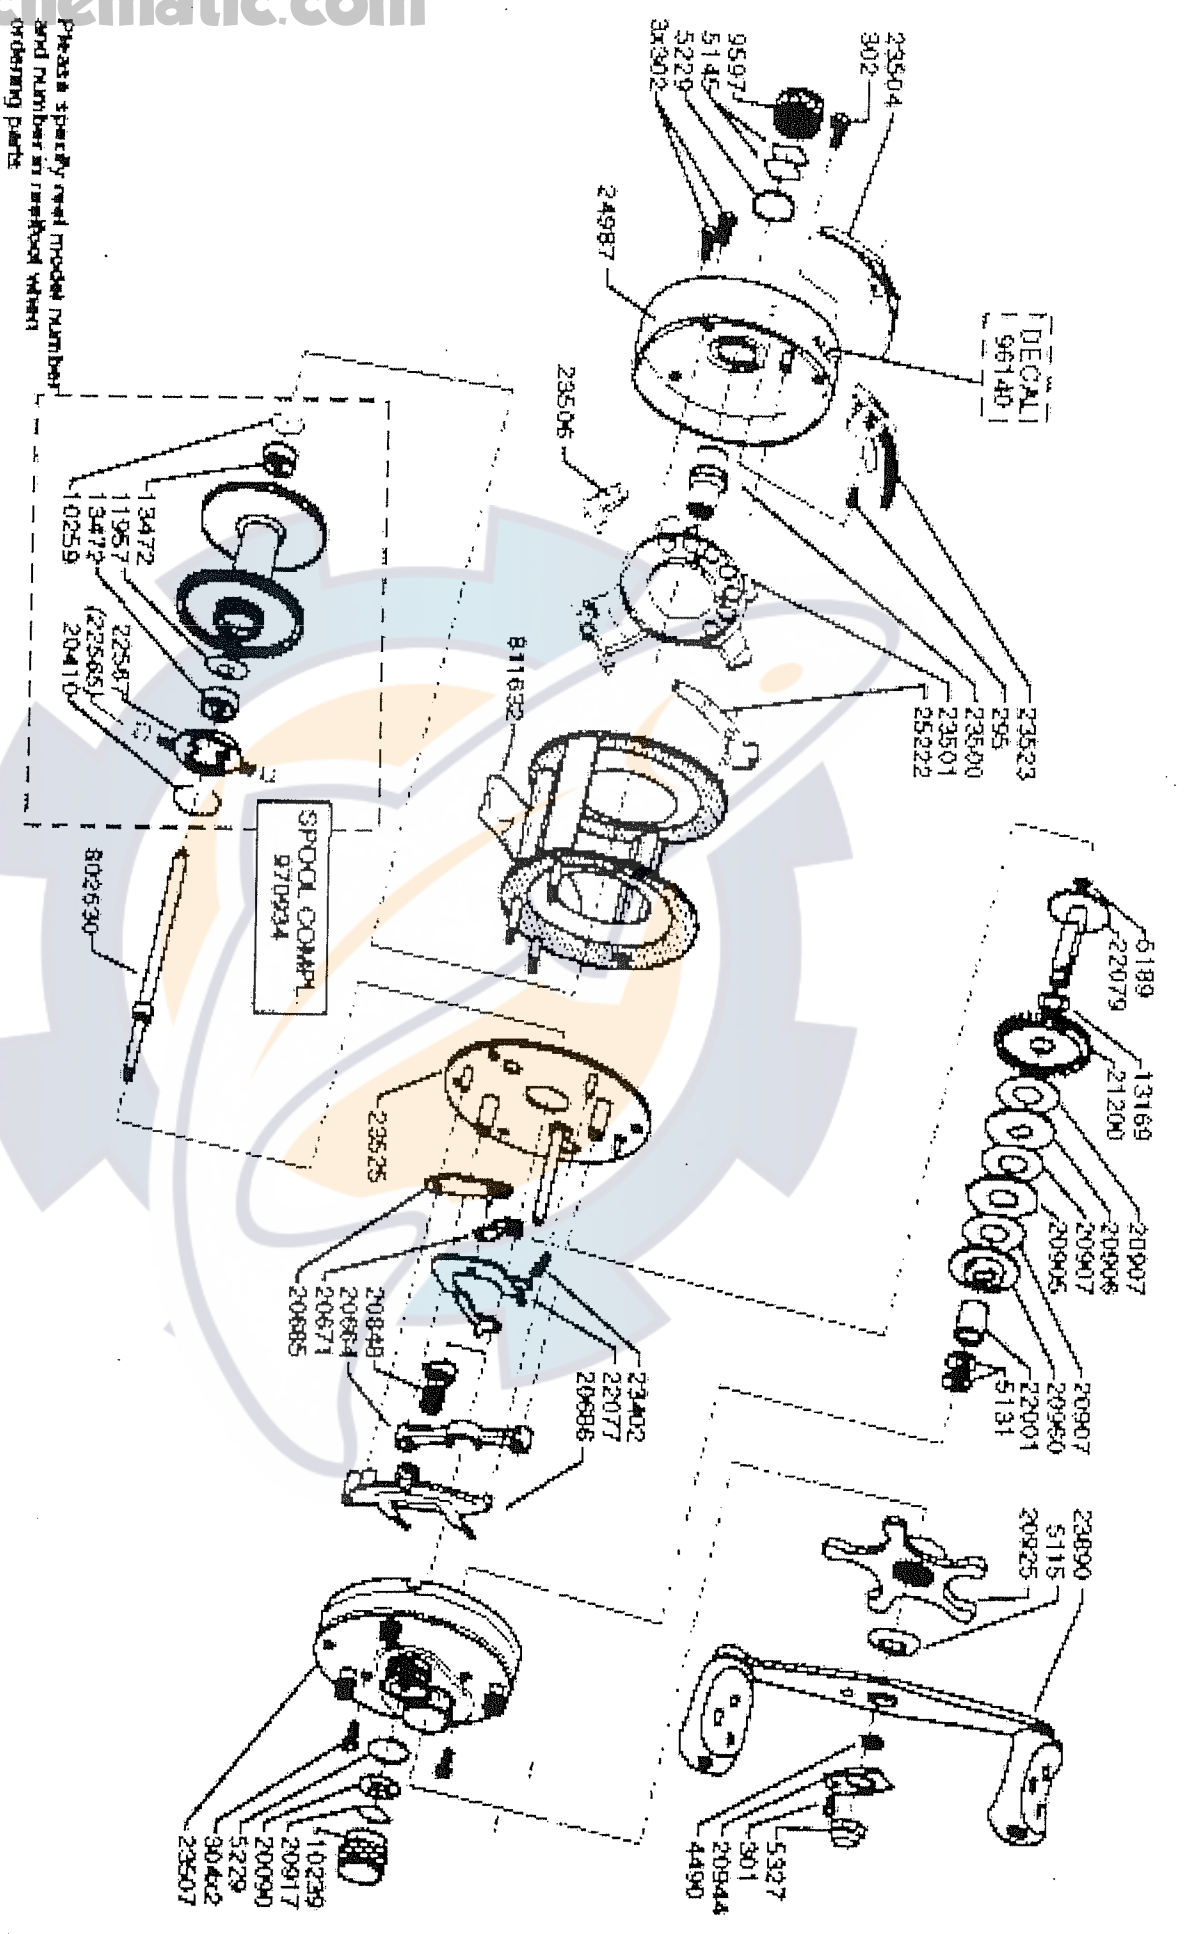

Please specify reel model number and number in parenthesis when ordering parts.

Ambassadeur 5500 C3 CT Mag Elite 09 00

901989 Green

94.12215-1