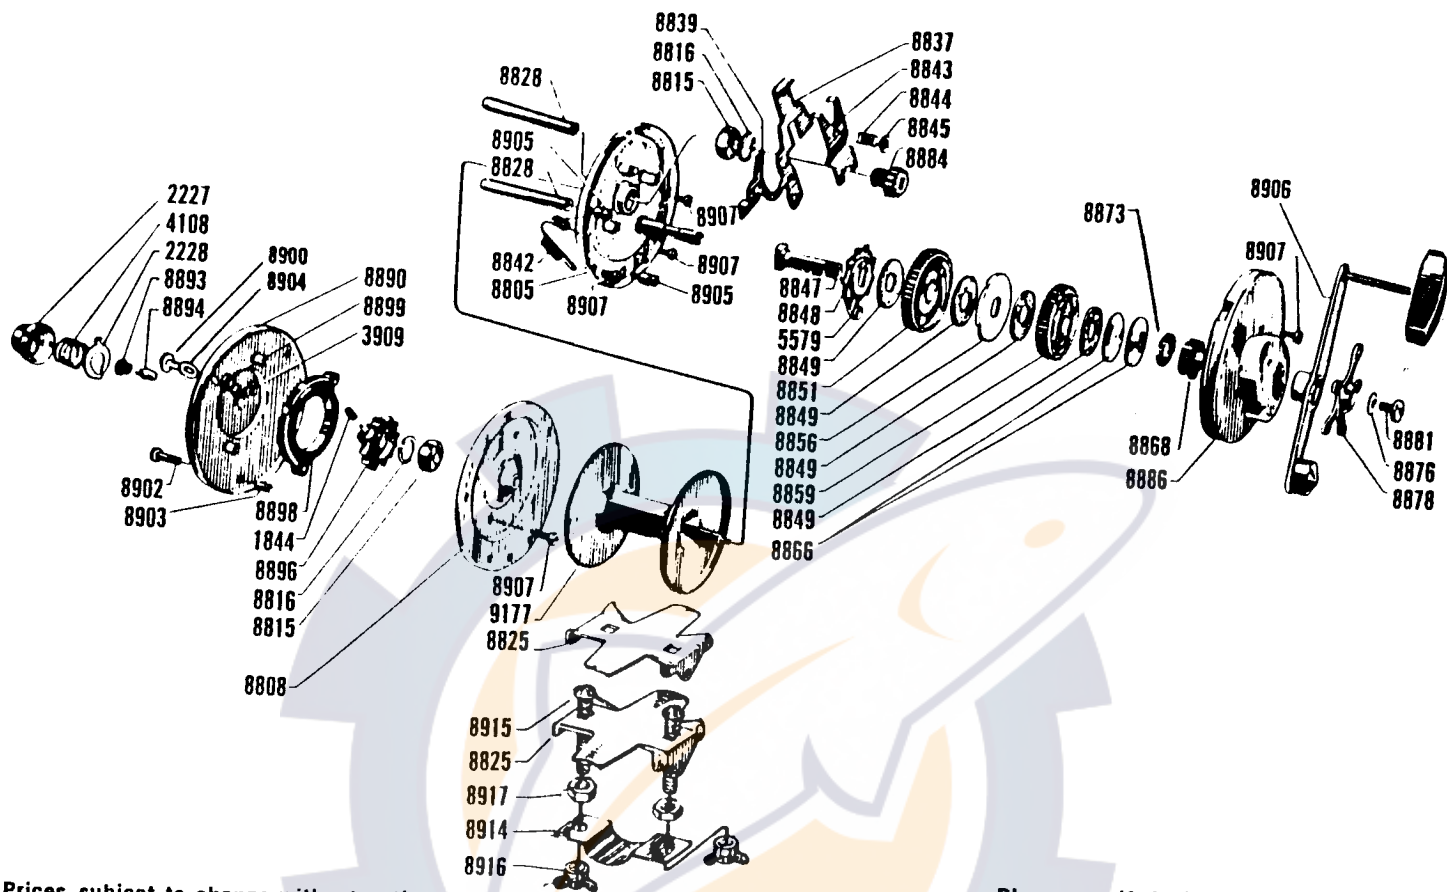

Garcia AMBASSADEUR 8000

Prices subject to change without notice

Please specify both reel model and part numbers when ordering.

No.	Part Name	Price
1844A	Brake Block, Small	(each) .10
1844B	Brake Block, Medium	(each) .10
1844C	Brake Block, Large	(each) .10
2227	Left Spool Cap	1.45
2228	Spool Cap Lock	.10
3909	Click Pawl "C" Lock	.10
4108	Spool Cap Spring	.10
5579	Anti Reverse Dog	.65
8805	Right Frame Plate	7.25
8808	Left Frame Plate	5.85
8815	Spool Shaft Bearing	(each) 1.20
8816	Spool Bearing Lock	(each) .10
8825	Reel Foot	6.20
8828	Frame Post	(each) .75
8837	Free Spool Press Arm	1.75
8839	Free Spool Clutch	.60
8842	Clutch Spring	.50
8843	Pinion Yoke	.50

No.	Part Name	Price
8844	Pinion Yoke Spring	.10
8845	Pinion Yoke Lock	.10
8847	Drive Shaft	1.60
8848	Ratchet Wheel	.20
8849	Drag Washer	(each) .20
8851	Drive Gear with Click Spring	3.75
8856	Click Plate	.75
8859	Transfer Gear	4.35
8866	Spring Washer	(each) .10
8868	Drive Shaft Bearing Casing	.20
8873	Drive Shaft Bearing	.60
8876	Friction Washer	.10
8878	Star Wheel	2.00
8881	Lock Nut Retaining Screw	.75
8884	Pinion Gear	2.60
8886	Right Side Plate	4.25
8890	Left Side Plate	4.50
8893	Spool Bearing Cushion	.25

No.	Part Name	Price
8894	Spool Bearing	.10
8896	Click Ratchet	.75
8898	Brake Drum	.50
8899	Click Pawl	.20
8900	Click Button	.50
8902	Side Plate Screw	(each) .20
8903	Screw Retaining Spring	(each) .10
8904	Click Button Plate	.10
8905	Post and Reel Foot Screw	(each) .10
8906	Handle	4.25
8907	Plate, Post & Reel Foot Screw	(each) .10
8914	Rod Clamp	2.00
8915	Rod Clamp Screw	(each) .35
8916	Rod Clamp Wing Nut	(each) .35
8917	Rod Clamp Lock Nut	(each) .20
9177	Spool Complete (with container)	20.00

PARTS AND SERVICE AVAILABLE AT THE FOLLOWING REGIONAL FACTORY REPAIR DEPOTS:

FACTORY SERVICE
RODS, REELS AND PARTS

THE GARCIA SERVICE DEPARTMENT
329 ALFRED AVENUE
TEANECK, NEW JERSEY 07666

THE CONOLON CORPORATION
1111 EAST McFADDEN STREET
SANTA ANA, CALIFORNIA 92705