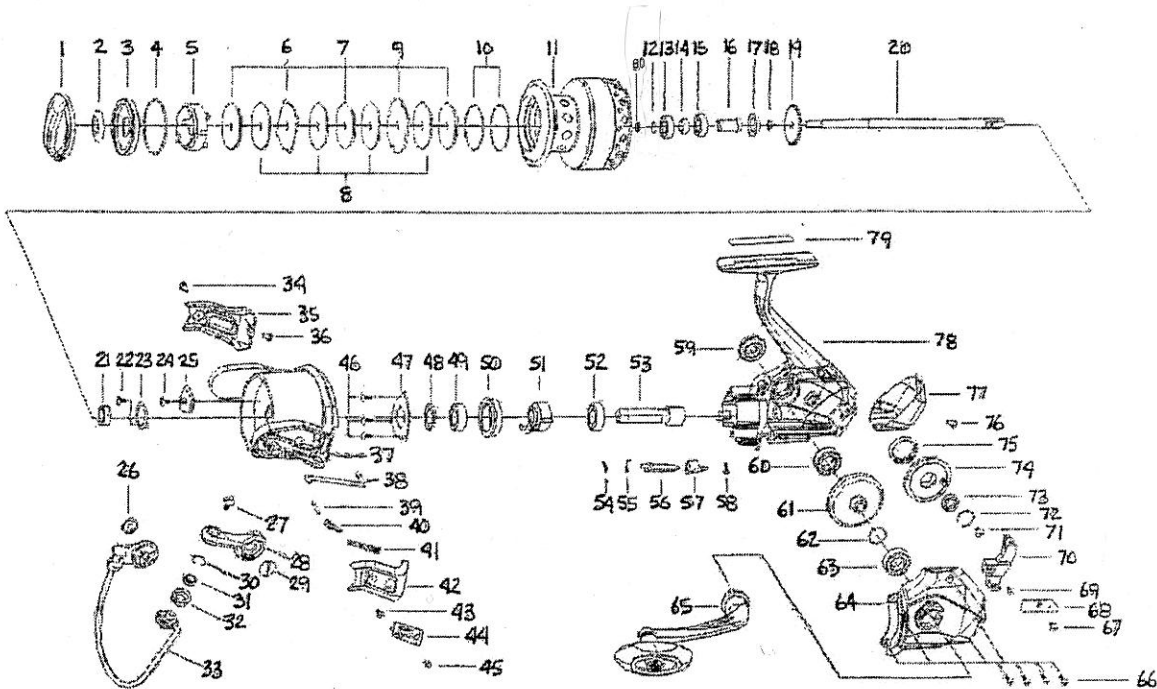

Soron STX 60

ITEM#	DESCRIPTION	Soron STX 60	ITEM#	DESCRIPTION	Soron STX 60	ITEM#	DESCRIPTION	Soron STX 60
1	DRAG KNOB ASSY	1141367	28	BAIL ARM	1141371	56	ANTI-REVERSE LEVER	1126397
2	WATERPROOF RING	1126362	29	SCREW	1126379	57	ANTI-REVERSE BUTTON	1141376
3	SPOOL COVER	1126363	30	"C" RETAINER	1126263	58	SCREW	1111492
4	"O" RING	1126364	31	BALL BEARING	1126264	59	HANDLE SCREW CAP	1141377
5	DRAG KEY RING	1126365	32	LINE ROLLER	1126381	60	BALL BEARING	1126394
6	EARED WASHER	1126366	33	BAIL ASSY	1141372	61	DRIVE GEAR	1126400
7	KEY WASHER	1126367	34	SCREW	1126383	62	WASHER	1085315
8	WASHER	1126368	35	ROTOR COVER	1141373	63	BALL BEARING	1126394
9	EARED WASHER	1126369	36	SCREW	1126385	64	BODY COVER	1141378
10	"O" RING	1141342	37	ROTOR	1141374	65	HANDLE ASSY	1141379
11	SUPERLINE SPOOL ASSY	1141368	38	KICK LEVER	1126387	66	SCREW	1126403
11	SPOOL ASSY ALUM SPARE	1141369	39	BAIL LEVER	1126388	67	SCREW	1126292
12	"C" RETAINER	1126251	40	BAIL SLIDER	1126389	68	SLIDER RETAINER	1126404
13	BALL BEARING	1108910	41	SPRING	1126390	69	SCREW	1126275
14	SLEEVE	1126371	42	ROTOR COVER	1141375	70	SLIDER	1126405
15	BALL BEARING	1108910	43	SCREW	1126275	71	SCREW	1126295
16	RETAINER SLEEVE	1126372	44	ROTOR LOGO PLATE	1126392	72	"C" RETAINER	1128147
17	WATERPROOF RING	1126373	45	SCREW	1126383	73	BALL BEARING	1112125
18	WATERPROOF RING	1126374	46	SCREW	1126351	74	OSCILLATION GEAR	1126406
19	CLICK GEAR	1126375	47	BALL BEARING RETAINER	1126393	75	OSCILLATION RETAINER	1129804
20	MAIN SHAFT	1178952	48	WASHER	1128140	76	SCREW	1126297
21	NUT	1086302	49	BALL BEARING	1126394	77	REAR COVER	1141380
22	SCREW	1126377	50	BALL BEARING HOLDER	1126395	78	BODY	1141381
23	NUT RETAINER	1126378	51	ONE WAY CLUTCH BEARING	1108908	79	BODY DECORATION PLATE	1141341
24	SCREW	1126438	52	BALL BEARING	1126394	80	WASHER .5mm	1178953
25	BALANCE BLOCK	1141370	53	PINION GEAR	1126396	80	WASHER .3mm	1178954
26	SCREW	1126379	54	OWC BEARING SPRING	1112114			
27	SCREW	1126261	55	SPRING	1102147			