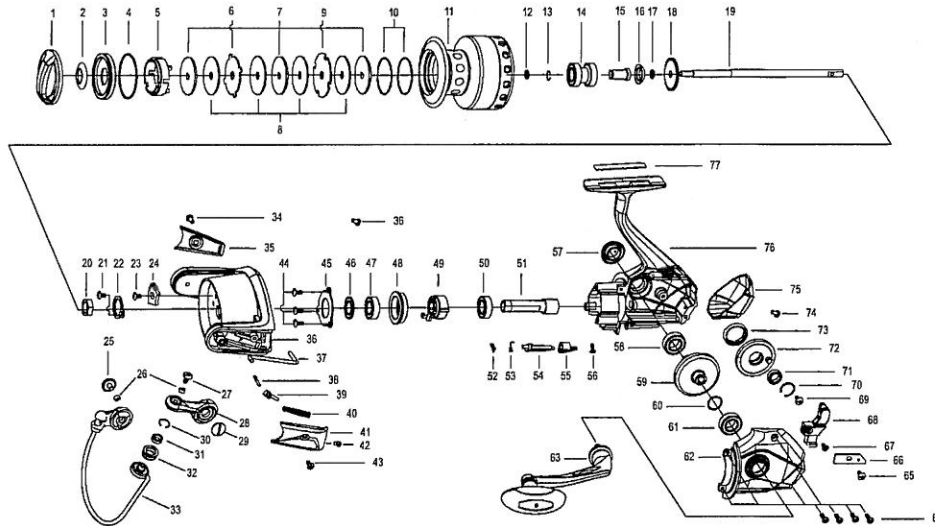

## EXPLODED VIEW OF Soron SX 60

## EXPLODED VIEW OF Soron SX 60

ITEM#	DESCRIPTION	Soron SX 60	ITEM#	DESCRIPTION	Soron SX 60
1	DRAG KNOB ASSY	1188280	39	BAIL SLIDER	1126389
2	WATERPROOF RING	1126362	40	SPRING	1126390
3	SPOOL COVER	1126363	41	ROTOR COVER	1188288
4	"O" RING	1126364	42	SCREW	1188255
5	DRAG KEY RING	1126365	43	SCREW	1122034
6	EARED WASHER	1126366	44	SCREW	1126351
7	KEY WASHER	1126367	45	BALL BEARING RETAINER	1126393
8	WASHER	1126368	46	WASHER	1128140
9	EARED WASHER	1126369	47	BALL BEARING	1126394
10	"O" RING	1141342	48	BALL BEARING HOLDER	1126395
11	SUPERLINE SPOOL ASSY FORGE	1188281	49	ONE WAY CLUTCH BEARING	1108908
11	SPOOL ASSY FORGE SPARE	1188282	50	BALL BEARING	1126394
12	WASHER(T=0.5)	1178953	51	PINION GEAR	1126396
12	Spare Adjustment Washer(T=0.3)	1178954	52	OWC BEARING SPRING	1112114
13	"C" RETAINER	1126251	53	SPRING	1102147
14	SLEEVE	1133603	54	ANTI-REVERSE LEVER	1126397
15	RETAINER SLEEVE	1126372	55	ANTI-REVERSE BUTTON	1141376
16	WATERPROOF RING	1126373	56	SCREW	1111492
17	WATERPROOF RING	1126374	57	HANDLE SCREW CAP	1133610
18	CLICK GEAR	1126375	58	BALL BEARING	1126394
19	MAIN SHAFT	1178952	59	DRIVE GEAR	1126400
20	NUT	1085302	60	WASHER	1085315
21	SCREW	1125962	61	BALL BEARING	1126394
22	NUT RETAINER	1126378	62	BODY COVER	1188289
23	SCREW	1112135	63	HANDLE ASSY	1188290
24	BALANCE BLOCK	1141370	64	SCREW	1126403
25	SCREW	1126379	65	SCREW	1126282
26	BUSHING	1188283	66	SLIDER RETAINER	1126404
27	SCREW	1126261	67	SCREW	1126275
28	BAIL ARM	1188284	68	SLIDER	1126405
29	SCREW	1102128	69	SCREW	1126296
30	"C" RETAINER	1126263	70	"C" RETAINER	1128147
31	BALL BEARING	1126264	71	BALL BEARING	1112125
32	LINE ROLLER	1126381	72	OSCILLATION GEAR	1126406
33	BAIL ASSY	1188285	73	OSCILLATION RETAINER	1129804
34	SCREW	1122034	74	SCREW	1126297
35	ROTOR COVER	1188286	75	REAR COVER	1141380
36	ROTOR	1188287	76	BODY	1188291
37	KICK LEVER	1126387	77	BODY DECORATION PLATE	1141341
38	BAIL LEVER	1126388			